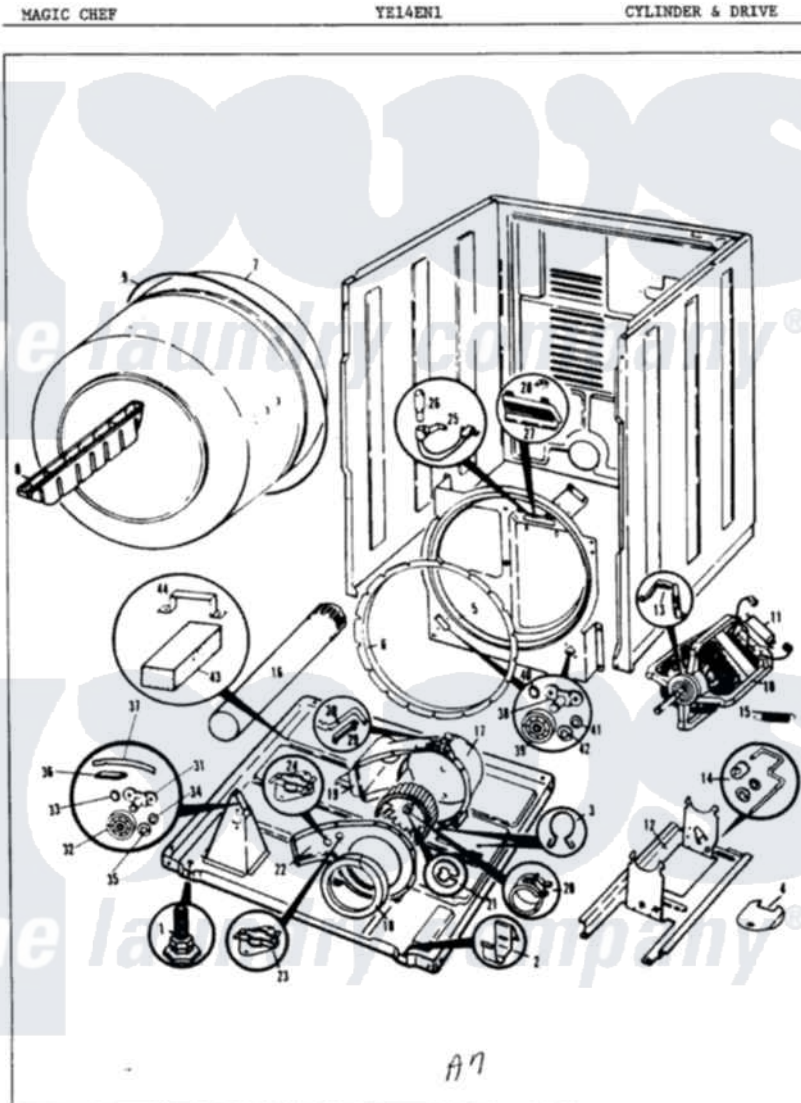

Magic Chef YE14EA1 02 - CYLINDER & DRIVE

Magic Chef [Residential Magic Chef YE14EA1 Dryer Parts](#) Parts Diagram 02 - CYLINDER & DRIVE
 Click on the part number to view part

Item	Original Part Number	Replaced By	Status	Part Description
1	63-5519		Not Available	LEG, LEVELING
2	53-0120			Clip, Front Panel
3	25-7027	16515		Clip
4	53-0153		Not Available	SHIELD, WIRING
"	25-7741	W10116760		Screw
5	25-7733	681414		Screw, 10AB X 1/2
"	53-0691	LA-1054		Dryer Bulkhead Kit
6	53-0282	31001637		Seal Assembly, Cylinder Front
7	53-0178	53-1250		Cylinder
8	53-0117		Not Available	BAFFLE, GRAY
"	25-7759	3196164		Screw
9	LA-1004			Motor Mtg. Kit
"	53-0186	341241		Belt
10	53-0189	LA-1004		Motor Mtg. Kit
11	53-0332			Motor Switch
"	73-0467		Not Available	MOTOR SWITCH