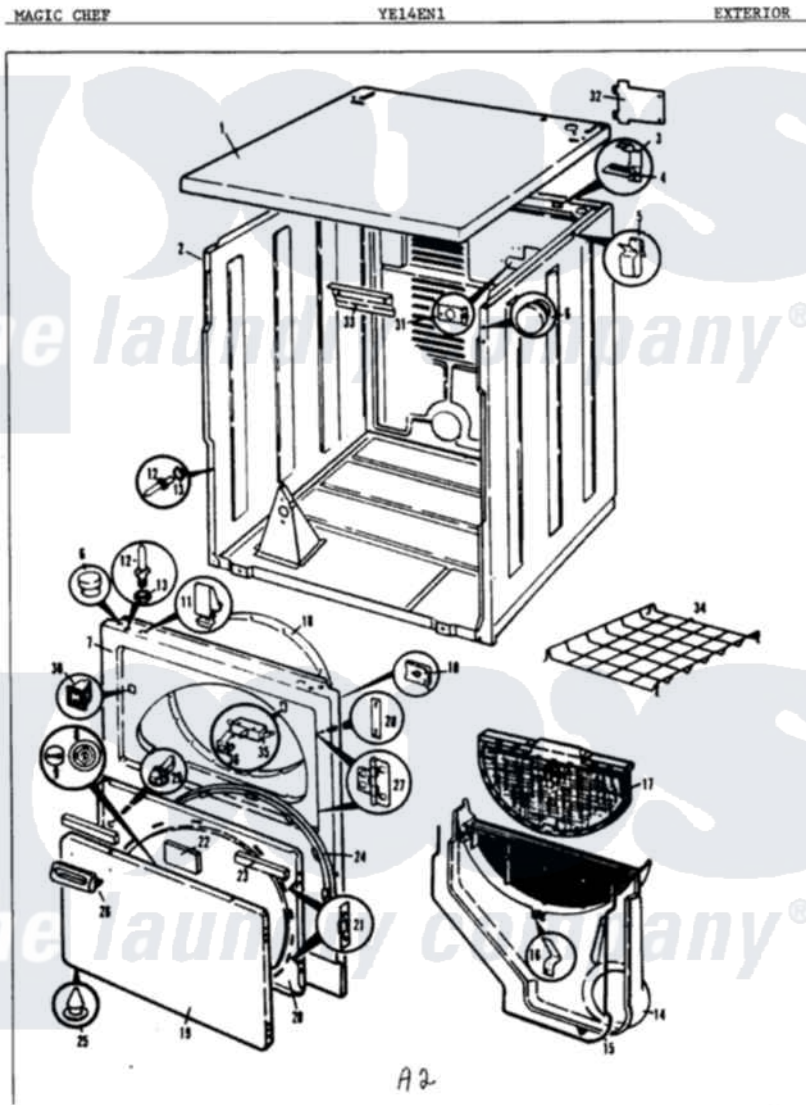

Magic Chef YE14EA1 03 - EXTERIOR

Magic Chef Residential Magic Chef YE14EA1 Dryer Parts Parts Diagram 03 - EXTERIOR
 Click on the part number to view part

Item	Original Part Number	Replaced By	Status	Part Description
1	53-0124-24	53-2435-24		Top, Cabinet
2	53-0667-24	31001715		Cabinet And Base Assembly
3	63-5712			Hinge, Cabinet Top
4	25-3092	90767		Screw, 8A X 3/8 HeX Washer Head Tapping
"	33-0930			Pad, Top Hinge
5	25-3034			Clip, Wiring
6	33-2653			Bumper, Cabinet
7	53-0126-24		Not Available	FRONT PANEL
10	25-7820	489478		Screw, 8 X 1/2
"	25-7817		Not Available	CLIP, U-TYPE
11	25-7220			Clip, Cabinet Top
12	63-6148	53-0643		Pin, Locator
13	25-0224	3400029		Nut, Adapter Plate
"	53-0200			Sleeve, Locator Pin
14	53-0917	12001324		Duct Kit, Collector
"	25-7810	415013-35		Screw

15	53-0204		Seal
16	53-0123		Clip
17	53-0701		Lint Screen
"	53-0918		Filter, Lint
18	53-0282	31001637	Seal Assembly, Cylinder Front
19	53-0154-24		Panel, Outer Door
20	53-0104	LA-1024	Inner Door Kit
"	53-0740	Not Available	INNER DOOR
21	53-0119		Clip, Hinge
22	53-0251	53-1490	Door Pad
23	53-0252	53-1491	Door Pad
24	25-7770	3196169	Screw, Element
"	53-0648	31001529	Seal, Door
25	25-3534	25-7889	Plug Button
26	25-7810	415013-35	Screw
"	53-0116	53-0927	Handle, Door
27	53-0122	53-1492	Hinge, Dryer Door
28	25-7809		Screw, No.6-20 1/2 Flthd Torx
"	LA-1003		Door Catch Kit
"	53-0121	Not Available	TWIN NUT
29	73-0033	LA-1003	Door Catch Kit
30	53-0882	LA-1003	Door Catch Kit
31	53-0135	Not Available	SUPPORT, POWER CORD
"	25-7828	489483	Screw 10-32 X 1/2
32	53-0136		Cover, Supply Cord
"	W10124350	Not Available	NOT REQUIRED PART OR SEE NOTE (PURCHASE LOCALLY)
33	25-3457		Screw, Sems
"	53-0133		Shield, Heat
34	LA-1005		Switch Kit
"	W10124350	Not Available	NOT REQUIRED PART OR SEE NOTE
35	53-0148		Switch, Door
36	63-5990	31001319	Clip, Switch