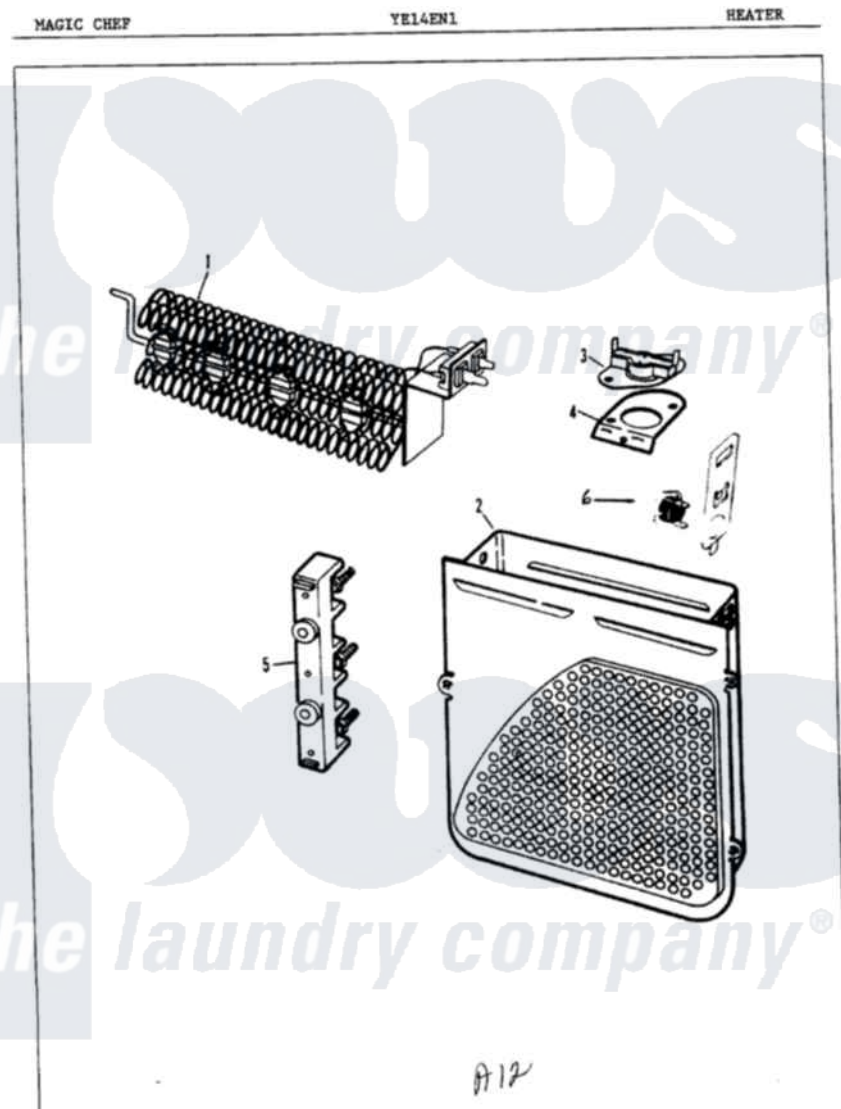

Magic Chef YE14EA1 04 - HEATER

Magic Chef [Residential Magic Chef YE14EA1 Dryer Parts](#) Parts Diagram 04 - HEATER
 Click on the part number to view part

Item	Original Part Number	Replaced By	Status	Part Description
1	25-7863			Screw
"	53-0920	LA-1044		Element
"	53-0919	LA-1044		Element
2	25-7819	M0217225		Screw
"	53-0191			Heater Housing Assembly
"	53-1232			Heater Housing Assembly
3	53-0306	53-0771		Thermostat, Hi-Limit
"	53-0771			Thermostat, Hi-Limit
"	W10124350		Not Available	NOT REQUIRED PART OR SEE NOTE (PURCHASE LOCALLY)
4	53-0285			Bracket, Thermostat
"	53-1181			Bracket, Thermal Fuse
"	25-7741	W10116760		Screw
5	25-7803	3400074		Screw
"	25-6124		Not Available	NUT
"	25-3123		Not Available	WASHER, CUP

"	25-3122		Washer, Flat
"	25-0027	112432	Nut
"	53-0166	53-1518	Block, Terminal
6	53-1182		Fuse, Thermal