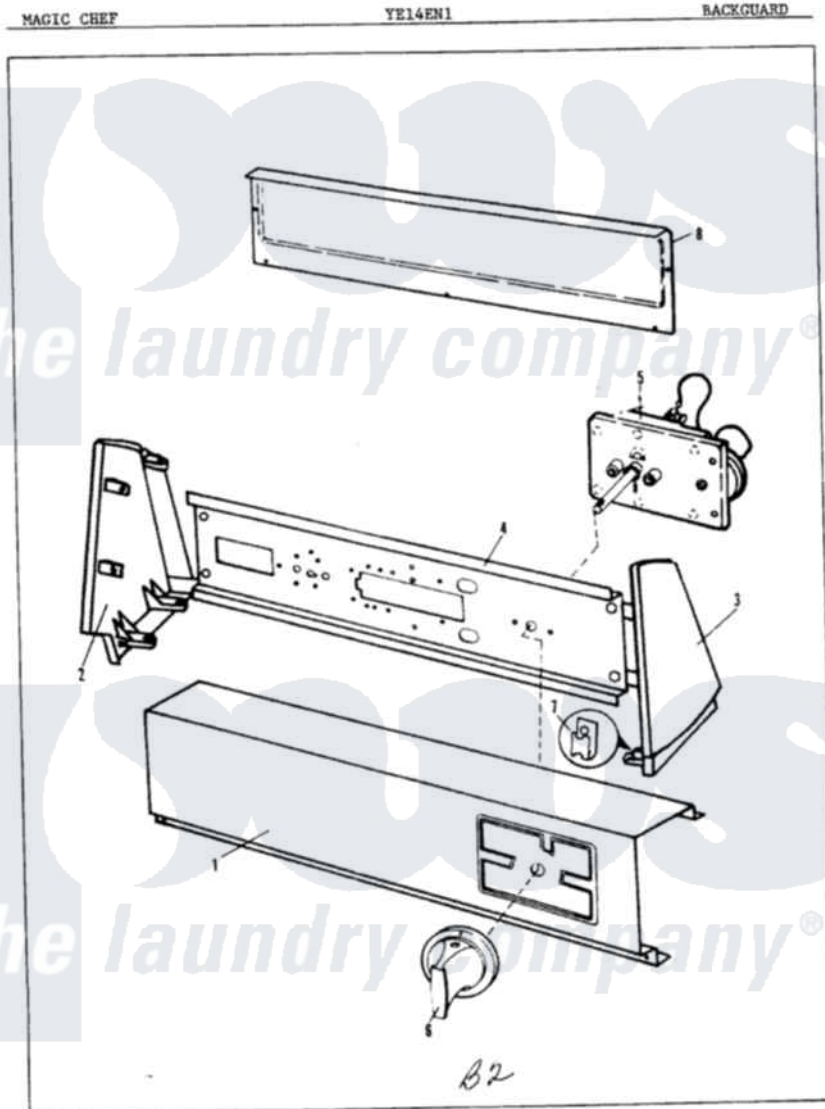

Magic Chef YE14EN1 01 - CONTROL PANEL

Magic Chef [Residential Magic Chef YE14EN1 Dryer Parts](#) Parts Diagram 01 - CONTROL PANEL
 Click on the part number to view part

Item	Original Part Number	Replaced By	Status	Part Description
1	53-0827		Not Available	CONTROL PANEL
"	25-7649	910187		Screw
"	25-7702			Speedclip, End Cap To Control Panel
2	53-0265			LH Endcap
3	53-0278		Not Available	TRIM, END CAP (LT)
"	53-0277		Not Available	TRIM, END CAP (RT)
"	53-0264			RH Endcap
"	25-7760			Screw
4	53-0365	53-1676		Shield, Control
"	25-3092	90767		Screw, 8A X 3/8 HeX Washer Head Tapping
"	25-7702			Speedclip, End Cap To Control Panel
5	25-0289		Not Available	SCREW
"	53-0662			Timer
"	53-0635		Not Available	TIMER MOTOR

"	53-0496	Not Available	TIMER
6	53-0684	Not Available	KNOB/SKIRT ASM
"	25-6044		Set Screw
"	53-0494	Not Available	KNOB ASM
7	25-7702		Speedclip, End Cap To Control Panel
8	34-9487	Not Available	PLATE, REINFORCEMENT
"	25-3457		Screw, Sems
"	25-3092	90767	Screw, 8A X 3/8 HeX Washer Head Tapping
"	25-7435	33002917	Screw, No.10-16
"	25-7697	25-2219	Screw
"	25-7852		Speedclip, Rr Shld To End Cap
"	53-0268	21001460	Shield, Rear
"	25-7851		Speedclip, End Cap To Top