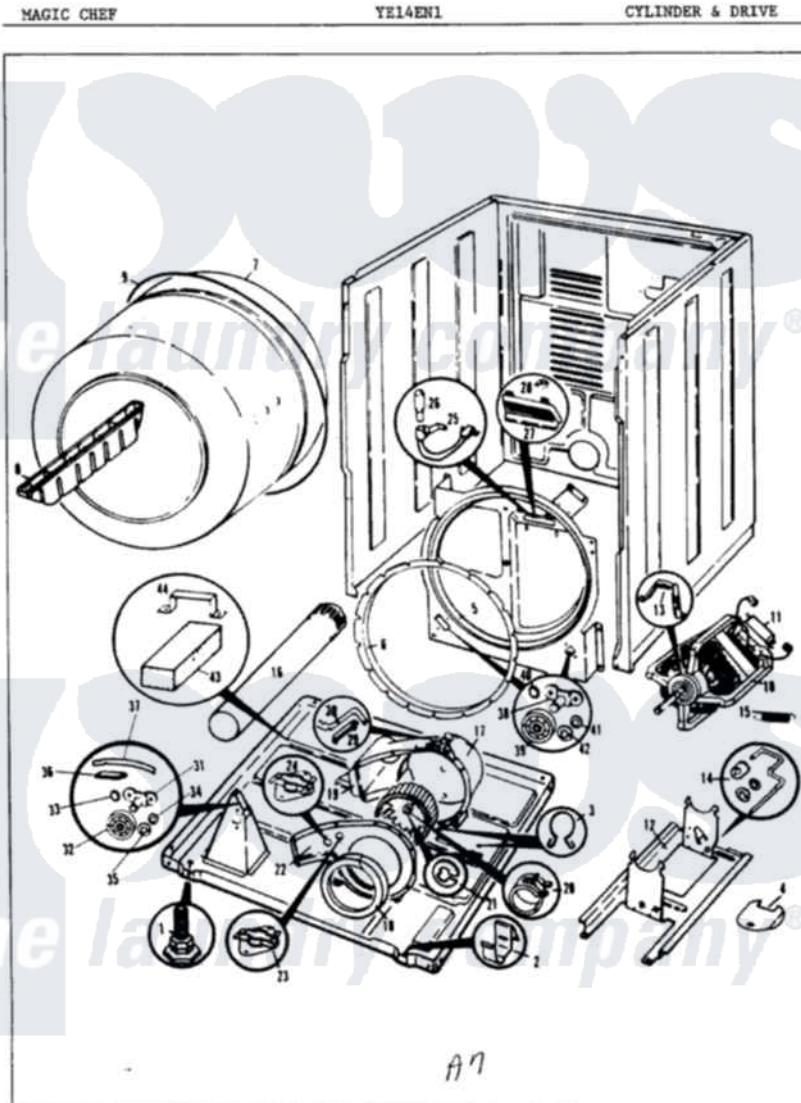

Magic Chef YE14EN1 02 - CYLINDER & DRIVE

Magic Chef [Residential Magic Chef YE14EN1 Dryer Parts](#) Parts Diagram 02 - CYLINDER & DRIVE
 Click on the part number to view part

Item	Original Part Number	Replaced By	Status	Part Description
1	63-5519		Not Available	LEG, LEVELING
2	53-0120			Clip, Front Panel
3	25-7027	16515		Clip
4	53-0153		Not Available	SHIELD, WIRING
"	25-7741	W10116760		Screw
5	25-7733	681414		Screw, 10AB X 1/2
"	53-0691	LA-1054		Dryer Bulkhead Kit
6	53-0282	31001637		Seal Assembly, Cylinder Front
7	53-0178	53-1250		Cylinder
8	53-0117		Not Available	BAFFLE, GRAY
"	25-7759	3196164		Screw
9	LA-1004			Motor Mtg. Kit
"	53-0186	341241		Belt
10	53-0189	LA-1004		Motor Mtg. Kit
11	53-0332			Motor Switch
"	73-0467		Not Available	MOTOR SWITCH