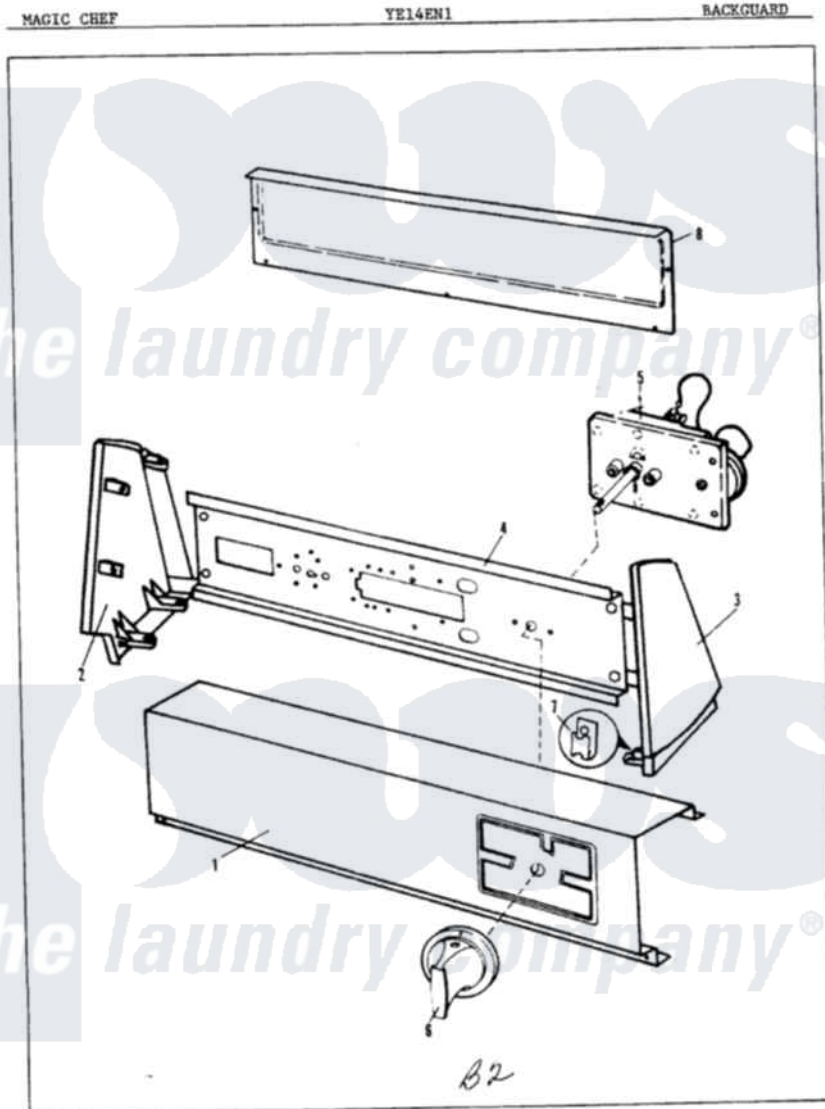

Magic Chef YE14EY1 01 - CONTROL PANEL

Magic Chef [Residential Magic Chef YE14EY1 Dryer Parts](#) Parts Diagram 01 - CONTROL PANEL
 Click on the part number to view part

Item	Original Part Number	Replaced By	Status	Part Description
1	53-0827		Not Available	CONTROL PANEL
"	25-7649	910187		Screw
"	25-7702			Speedclip, End Cap To Control Panel
2	53-0265			LH Endcap
3	53-0278		Not Available	TRIM, END CAP (LT)
"	53-0277		Not Available	TRIM, END CAP (RT)
"	53-0264			RH Endcap
"	25-7760			Screw
4	53-0365	53-1676		Shield, Control
"	25-3092	90767		Screw, 8A X 3/8 HeX Washer Head Tapping
"	25-7702			Speedclip, End Cap To Control Panel
5	25-0289		Not Available	SCREW
"	53-0662			Timer
"	53-0635		Not Available	TIMER MOTOR

"	53-0496	Not Available	TIMER
6	53-0684	Not Available	KNOB/SKIRT ASM
"	25-6044		Set Screw
"	53-0494	Not Available	KNOB ASM
7	25-7702		Speedclip, End Cap To Control Panel
8	34-9487	Not Available	PLATE, REINFORCEMENT
"	25-3457		Screw, Sems
"	25-3092	90767	Screw, 8A X 3/8 HeX Washer Head Tapping
"	25-7435	33002917	Screw, No.10-16
"	25-7697	25-2219	Screw
"	25-7852		Speedclip, Rr Shld To End Cap
"	53-0268	21001460	Shield, Rear
"	25-7851		Speedclip, End Cap To Top