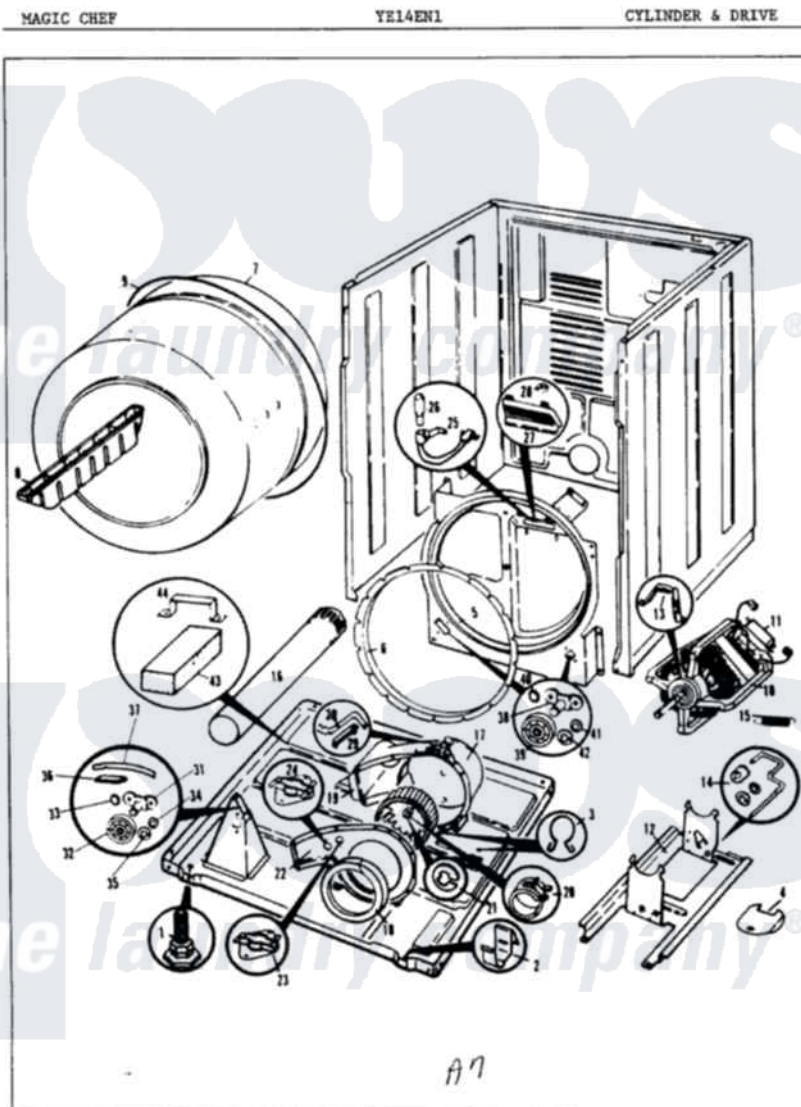

Magic Chef YE14EY1 02 - CYLINDER & DRIVE

Magic Chef [Residential Magic Chef YE14EY1 Dryer Parts](#) Parts Diagram 02 - CYLINDER & DRIVE
 Click on the part number to view part

Item	Original Part Number	Replaced By	Status	Part Description
1	63-5519		Not Available	LEG, LEVELING
2	53-0120			Clip, Front Panel
3	25-7027	16515		Clip
4	53-0153		Not Available	SHIELD, WIRING
"	25-7741	W10116760		Screw
5	25-7733	681414		Screw, 10AB X 1/2
"	53-0691	LA-1054		Dryer Bulkhead Kit
6	53-0282	31001637		Seal Assembly, Cylinder Front
7	53-0178	53-1250		Cylinder
8	53-0117		Not Available	BAFFLE, GRAY
"	25-7759	3196164		Screw
9	LA-1004			Motor Mtg. Kit
"	53-0186	341241		Belt
10	53-0189	LA-1004		Motor Mtg. Kit
11	53-0332			Motor Switch
"	73-0467		Not Available	MOTOR SWITCH