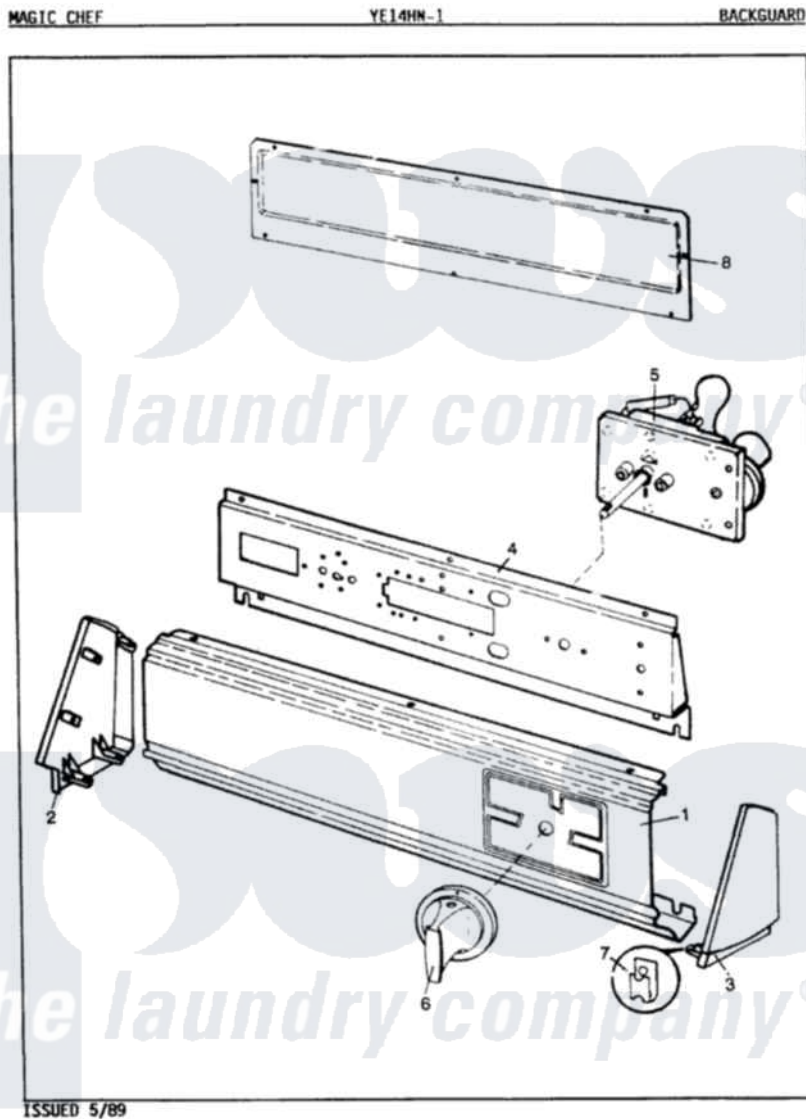

Magic Chef YE14HA1 01 - CONTROL PANEL

Magic Chef [Residential Magic Chef YE14HA1 Dryer Parts](#) Parts Diagram 01 - CONTROL PANEL
 Click on the part number to view part

Item	Original Part Number	Replaced By	Status	Part Description
1	25-7702			Speedclip, End Cap To Control Panel
"	53-1278		Not Available	CONTROL PANEL
"	25-7649	910187		Screw
2	53-0265			LH Endcap
"	53-0279		Not Available	TRIM, END CAP (RT)
3	25-7760			Screw
"	53-0264			RH Endcap
"	53-0277		Not Available	TRIM, END CAP (RT)
4	53-0365	53-1676		Shield, Control
"	25-3092	90767		Screw, 8A X 3/8 HeX Washer Head Tapping
"	25-7702			Speedclip, End Cap To Control Panel
5	53-0635		Not Available	TIMER MOTOR
"	53-1547			Timer
"	25-0289		Not Available	SCREW

"	53-1301		Timer
6	53-1529	31001219	Knob Ski
"	25-6044		Set Screw
7	25-7702		Speedclip, End Cap To Control Panel
8	34-9487	Not Available	PLATE, REINFORCEMENT
"	25-3457		Screw, Sems
"	25-3092	90767	Screw, 8A X 3/8 HeX Washer Head Tapping
"	25-7435	33002917	Screw, No.10-16
"	25-7697	25-2219	Screw
"	25-7852		Speedclip, Rr Shld To End Cap
"	53-0268	21001460	Shield, Rear
"	25-7851		Speedclip, End Cap To Top
9	53-1040	Not Available	MANUAL, USE & CARE