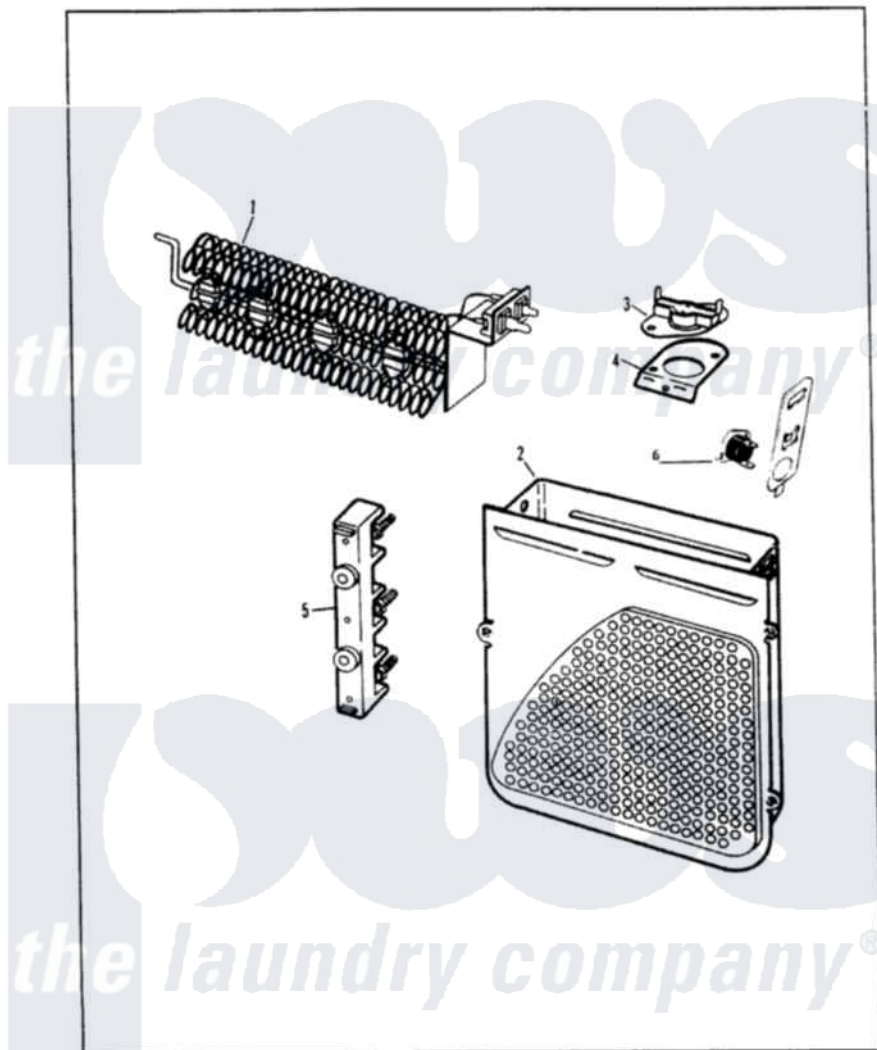

# Magic Chef YE14HY1 04 - HEATER

MAGIC CHEF YE14HN-1 HEATER

ISSUED 5/89

Magic Chef [Residential Magic Chef YE14HY1 Dryer Parts](#) Parts Diagram 04 - HEATER

[Click on the part number to view part](#)

Item	Original Part Number	Replaced By	Status	Part Description
1	53-0920	<a href="#">LA-1044</a>		Element
"	<a href="#">25-7863</a>			Screw
2	<a href="#">53-1232</a>			Heater Housing Assembly
"	25-7819	<a href="#">M0217225</a>		Screw
3	<a href="#">53-0771</a>			Thermostat, Hi-Limit
4	<a href="#">53-1181</a>			Bracket, Thermal Fuse
"	<a href="#">53-0285</a>			Bracket, Thermostat
"	25-7741	<a href="#">W10116760</a>		Screw
5	53-0166	<a href="#">53-1518</a>		Block, Terminal
"	25-7803	<a href="#">3400074</a>		Screw
"	25-6124		Not Available	NUT
"	25-3123		Not Available	WASHER, CUP
"	<a href="#">25-3122</a>			Washer, Flat
"	25-0027	<a href="#">112432</a>		Nut
6	<a href="#">53-1182</a>			Fuse, Thermal