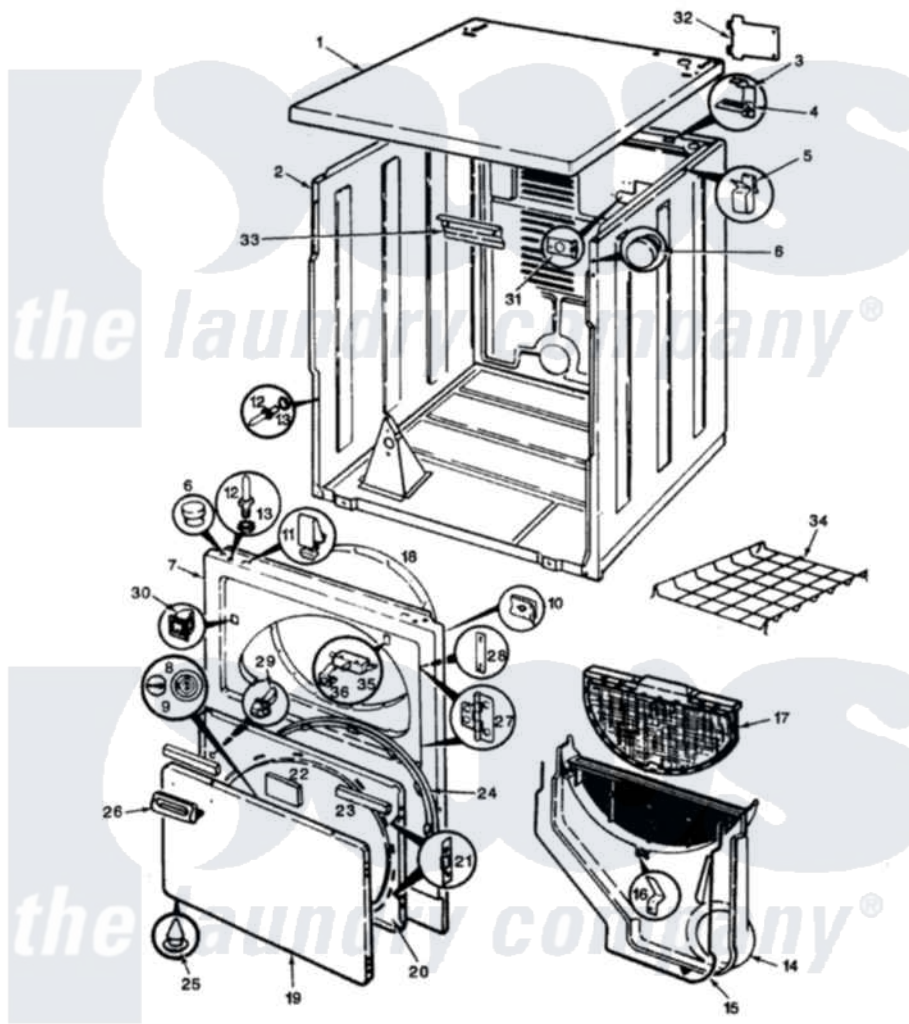

Magic Chef YE14JN1 03 - EXTERIOR

SECTION: EXTERIOR
MODEL: YE14J(*)1

Issue Date: 6/90

Magic Chef [Residential Magic Chef YE14JN1 Dryer Parts](#) Parts Diagram 03 - EXTERIOR
Click on the part number to view part

Item	Original Part Number	Replaced By	Status	Part Description
1	53-0314		Not Available	CABINET TOP
"	53-1711		Not Available	CABINET TOP (DRYER)
2	53-0667	31001714		Cabinet And Base Assembly
"	53-1644	31001714		Cabinet And Base Assembly
3	63-5712			Hinge, Cabinet Top
4	33-0930			Pad, Top Hinge
"	25-3092	90767		Screw, 8A X 3/8 HeX Washer Head Tapping
5	25-3034			Clip, Wiring
6	33-2653			Bumper, Cabinet
7	53-0126	31001771		Panel, Front
"	25-7820	489478		Screw, 8 X 1/2
8	W10124350		Not Available	NOT REQUIRED PART OR SEE NOTE
9	W10124350		Not Available	NOT REQUIRED PART OR SEE NOTE
10	25-7817		Not Available	CLIP, U-TYPE

11	25-7220		Clip, Cabinet Top
12	63-6148	53-0643	Pin, Locator
13	53-0200		Sleeve, Locator Pin
"	25-0224	3400029	Nut, Adapter Plate
14	25-7810	415013-35	Screw
"	53-1299	12001324	Duct Kit, Collector
15	53-0203	12001324	Duct Kit, Collector
16	53-0123		Clip
17	53-0918		Filter, Lint
18	53-0282	31001637	Seal Assembly, Cylinder Front
19	53-0154		Panel, Outer Door
20	53-0740	Not Available	INNER DOOR
21	53-0119		Clip, Hinge
22	53-0251	53-1490	Door Pad
23	53-0252	53-1491	Door Pad
24	53-0648	31001529	Seal, Door
"	25-7770	3196169	Screw, Element
25	25-3534	25-7889	Plug Button
26	53-0928	53-0927	Handle, Door
"	25-7810	415013-35	Screw
27	53-0122	53-1492	Hinge, Dryer Door
28	25-7809		Screw, No.6-20 1/2 Flthd Torx
"	LA-1003		Door Catch Kit
"	53-0121	Not Available	TWIN NUT
29	73-0033	LA-1003	Door Catch Kit
30	53-0882	LA-1003	Door Catch Kit
31	25-7828	489483	Screw 10-32 X 1/2
"	53-0135	Not Available	SUPPORT, POWER CORD
32	53-0136		Cover, Supply Cord
33	25-3457		Screw, Sems
"	53-0133		Shield, Heat
34	LA-1005		Switch Kit
"	W10124350	Not Available	NOT REQUIRED PART OR SEE NOTE
35	53-0147	53-0148	Switch, Door
36	63-5990	31001319	Clip, Switch