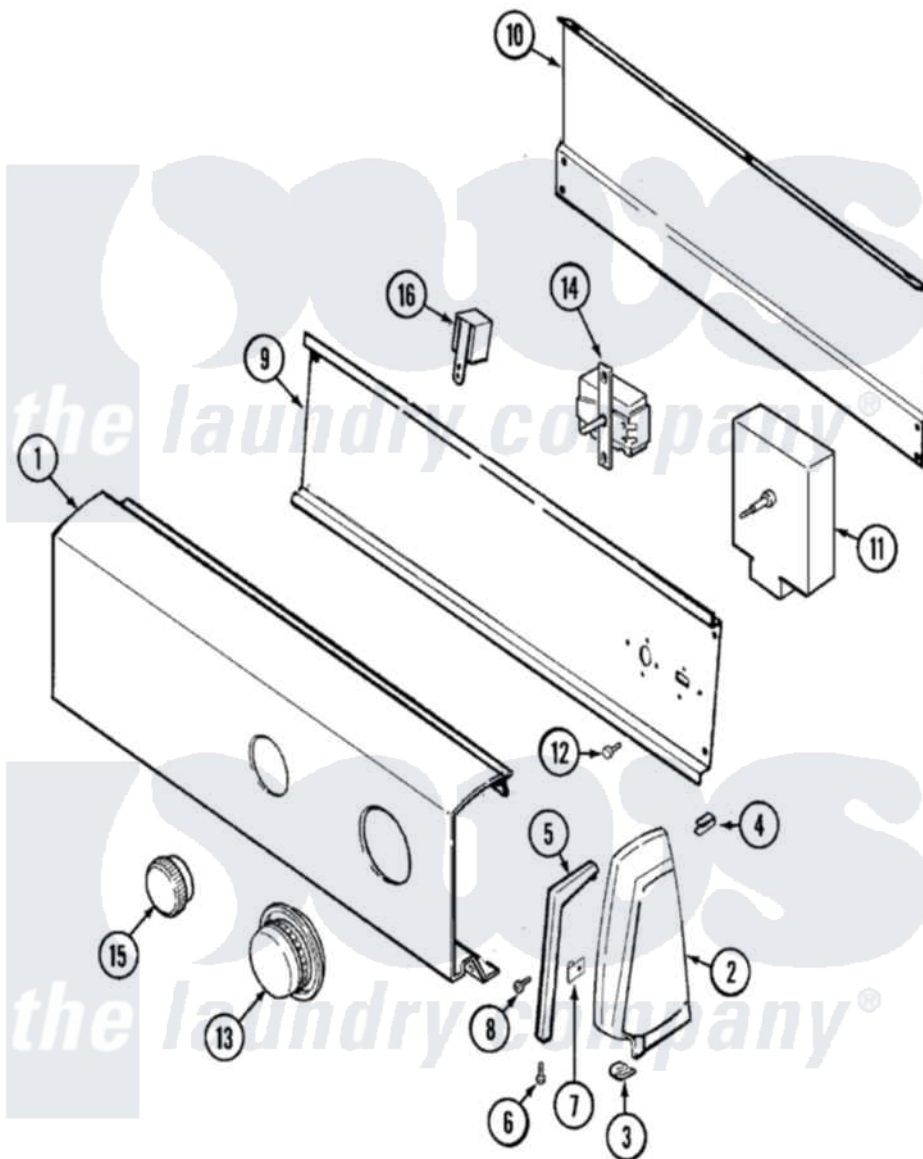

Magic Chef YE204KA 01 - CONTROL PANEL

Magic Chef [Residential Magic Chef YE204KA Dryer Parts](#) Parts Diagram 01 - CONTROL PANEL
 Click on the part number to view part

Item	Original Part Number	Replaced By	Status	Part Description
1	53-2469		Not Available	PANEL, CONTROL
2	35-2488	21001452		Cap- End
"	25-7649	910187		Screw
"	25-7702			Speedclip, End Cap To Control Panel
"	35-2487	21001451		Cap- End
3	25-7851			Speedclip, End Cap To Top
"	25-7697	25-2219		Screw
4	25-7435	33002917		Screw, No.10-16
"	W10124350		Not Available	NOT REQUIRED PART OR SEE NOTE
5	53-0280		Not Available	TRIM, END CAP (LT)
"	53-0279		Not Available	TRIM, END CAP (RT)
6	25-7760			Screw
7	25-7025	25-7748		Clip
8	25-3092	90767		Screw, 8A X 3/8 HeX Washer Head Tapping

9	53-2504	31001193		Pad, Shield
"	53-1676			Shield, Control
10	35-2688	21001460		Shield, Rear
11	63-6743	31001484		Resistor Assembly
"	53-1803			Timer
12	25-7435	33002917		Screw, No.10-16
13	53-2501	31001219		Knob Ski
"	25-3092	90767		Screw, 8A X 3/8 HeX Washer Head Tapping
14	53-0456			Switch, Selector
15	35-3960	21001283		Knob, Selector---Piq
16	25-3092	90767		Screw, 8A X 3/8 HeX Washer Head Tapping
"	53-1639			Buzzer Assembly
17	31001050		Not Available	MANUAL, USE & CARE
18	53-2485		Not Available	MANUAL, USE & CARE
19	16000329		Not Available	GUIDE, QUICK REF. - MAGIC CHEF