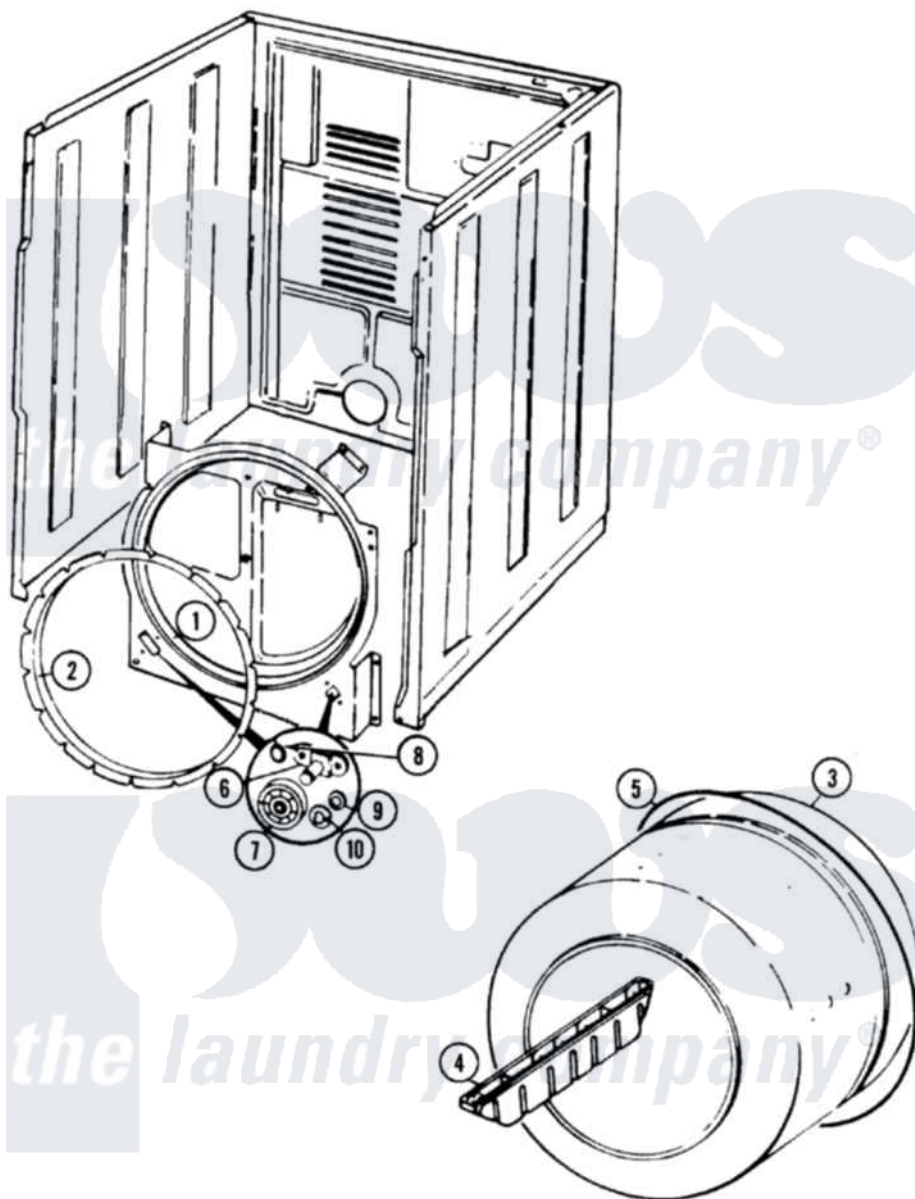

Magic Chef YE204KA 04 - TUMBLER

Magic Chef [Residential Magic Chef YE204KA Dryer Parts](#) Parts Diagram 04 - TUMBLER
 Click on the part number to view part

Item	Original Part Number	Replaced By	Status	Part Description
1	53-1703	LA-1054		Dryer Bulkhead Kit
"	25-7733	681414		Screw, 10AB X 1/2
2	53-0281	31001747		Seal Assembly
3	53-0178	53-1250		Cylinder
4	53-0117		Not Available	BAFFLE, GRAY
"	25-7759	3196164		Screw
5	53-1589	341241		Belt
6	53-0197			Support Assembly-Cylinder Rear
"	25-7101	3351614		Screw, Gearcase Cover Mounting
7	53-1578	31001096		Roller
8	25-7813			Spacer
9	25-7814			Washer
10	LA-1008			Rr Roller Kit
"	25-7854			Ring, Retaining