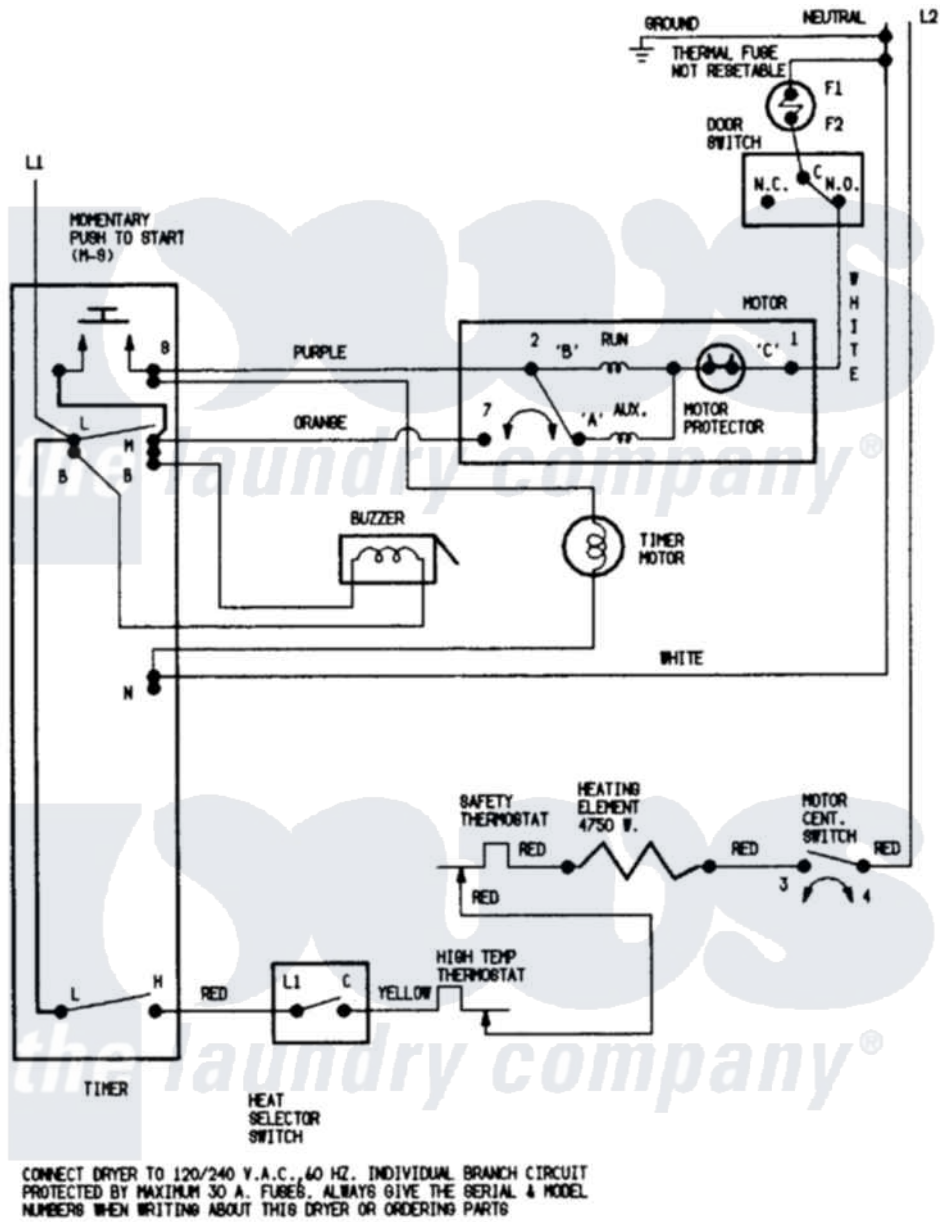

Magic Chef YE204KA 05 - WIRING INFORMATION

Magic Chef [Residential Magic Chef YE204KA Dryer Parts](#) Parts Diagram 05 - WIRING INFORMATION
 Click on the part number to view part

Item	Original Part Number	Replaced By	Status	Part Description
NI	15001204		Not Available	WIRING INFORMATION