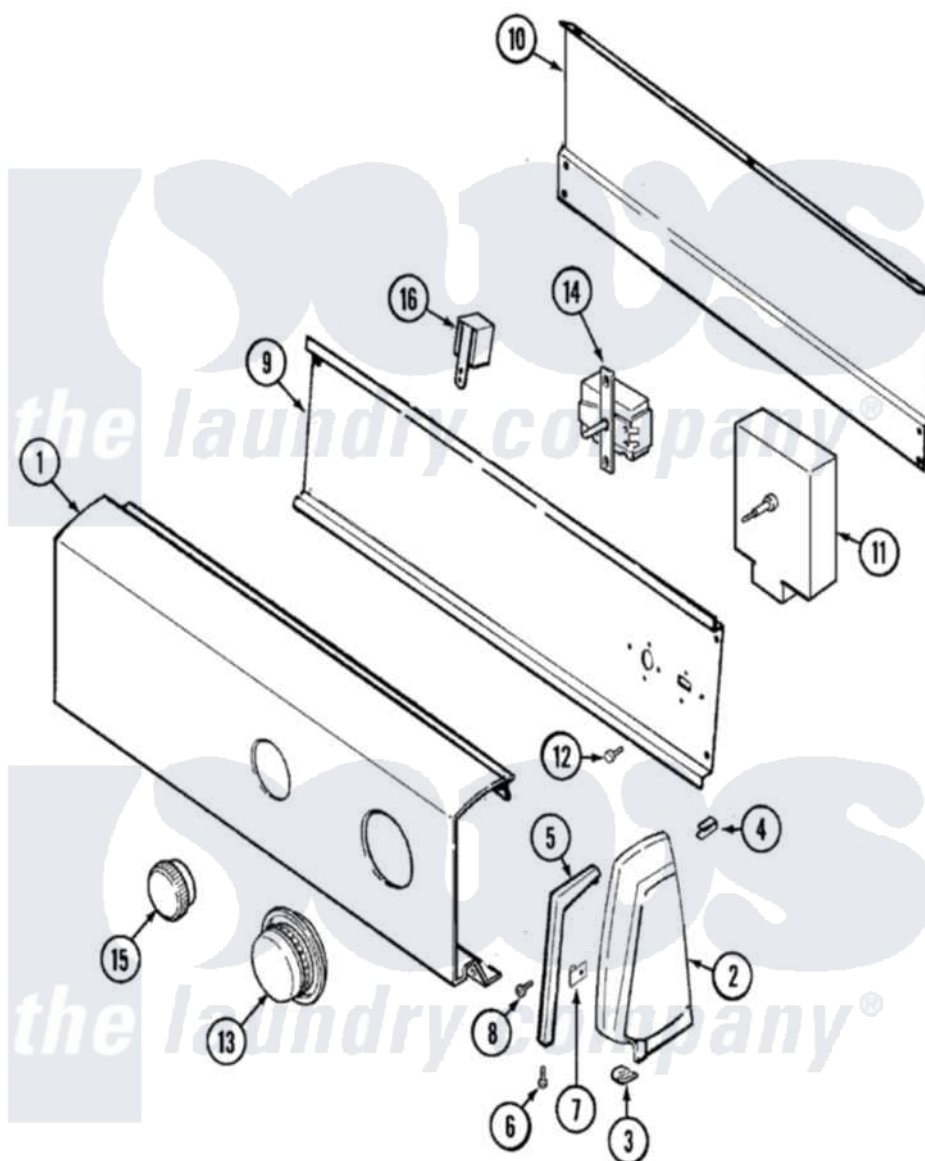

Magic Chef YE204KAC 01 - CONTROL PANEL

Magic Chef [Residential Magic Chef YE204KAC Dryer Parts](#) Parts Diagram 01 - CONTROL PANEL
 Click on the part number to view part

Item	Original Part Number	Replaced By	Status	Part Description
1	53-2469		Not Available	PANEL, CONTROL
2	35-2487	21001451		Cap- End
"	25-7702			Speedclip, End Cap To Control Panel
"	25-7649	910187		Screw
"	35-2488	21001452		Cap- End
3	25-7697	25-2219		Screw
"	25-7851			Speedclip, End Cap To Top
4	W10124350		Not Available	NOT REQUIRED PART OR SEE NOTE
"	25-7435	33002917		Screw, No.10-16
5	53-0280		Not Available	TRIM, END CAP (LT)
"	53-0279		Not Available	TRIM, END CAP (RT)
6	25-7760			Screw
7	25-7025	25-7748		Clip
8	25-3092	90767		Screw, 8A X 3/8 HeX Washer Head Tapping

9	53-1676		Shield, Control
"	53-2504	31001193	Pad, Shield
10	35-2688	21001460	Shield, Rear
11	63-6743	31001484	Resistor Assembly
"	53-1803		Timer
12	25-7435	33002917	Screw, No.10-16
13	53-2501	31001219	Knob Ski
"	25-3092	90767	Screw, 8A X 3/8 HeX Washer Head Tapping
14	53-0456		Switch, Selector
15	35-3960	21001283	Knob, Selector---Piq
16	53-1639		Buzzer Assembly
"	25-3092	90767	Screw, 8A X 3/8 HeX Washer Head Tapping
17	16000329	Not Available	GUIDE, QUICK REF. - MAGIC CHEF
"	31001050	Not Available	MANUAL, USE & CARE
"	31001020	Not Available	MANUAL, USE & CARE