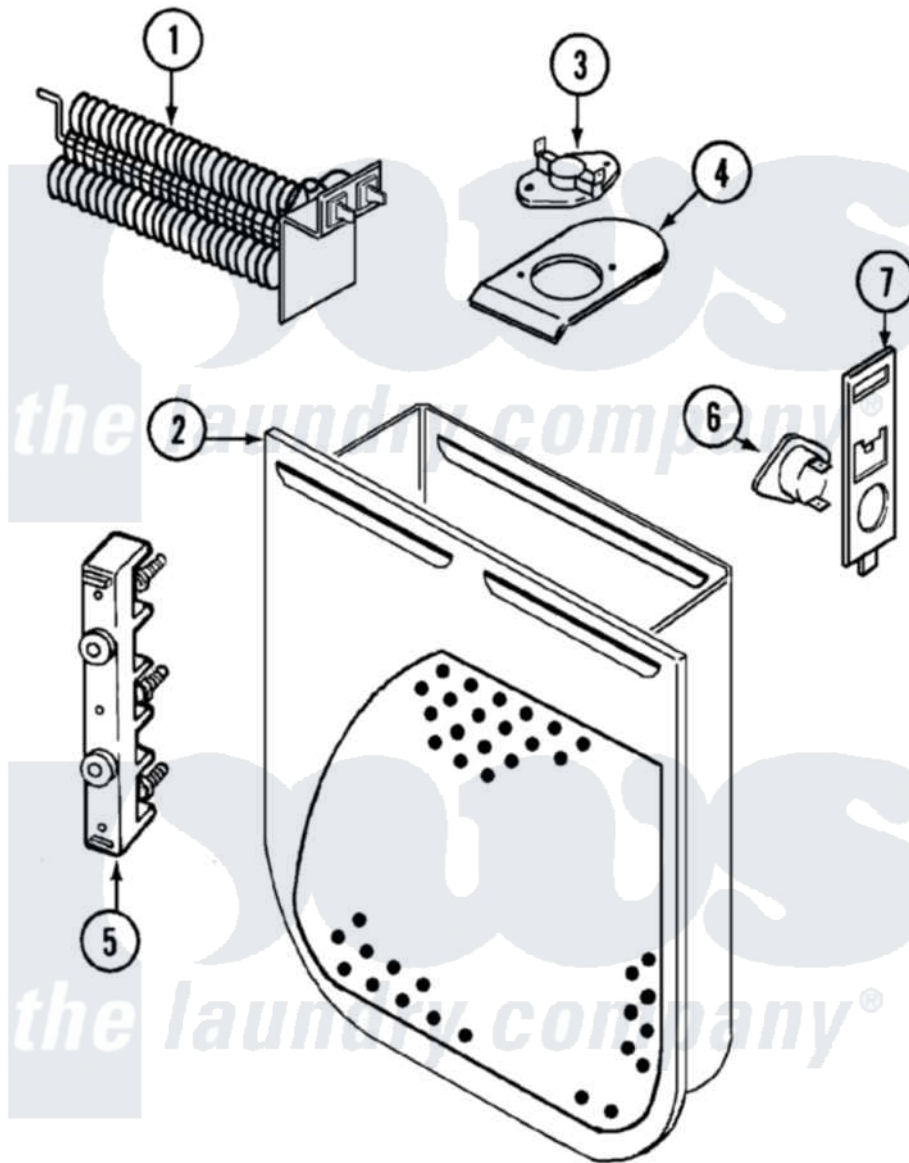

Magic Chef YE204KAC 02 - HEATER

Magic Chef [Residential Magic Chef YE204KAC Dryer Parts](#) Parts Diagram 02 - HEATER
 Click on the part number to view part

Item	Original Part Number	Replaced By	Status	Part Description
1	25-7863			Screw
"	53-1641	LA-1044		Element
2	25-7819	M0217225		Screw
"	53-1232			Heater Housing Assembly
3	53-1493			Thermostat
"	53-0771			Thermostat, Hi-Limit
"	25-3083	212951		Screw, No.6-32 X 1/4 Inch
4	25-7741	W10116760		Screw
"	53-0285			Bracket, Thermostat
5	53-0965		Not Available	STRAP, GROUND
"	53-1518			Block, Terminal
"	25-0027	112432		Nut
"	25-7803	3400074		Screw
"	25-6124		Not Available	NUT
"	25-3123		Not Available	WASHER, CUP
"	25-3122			Washer, Flat