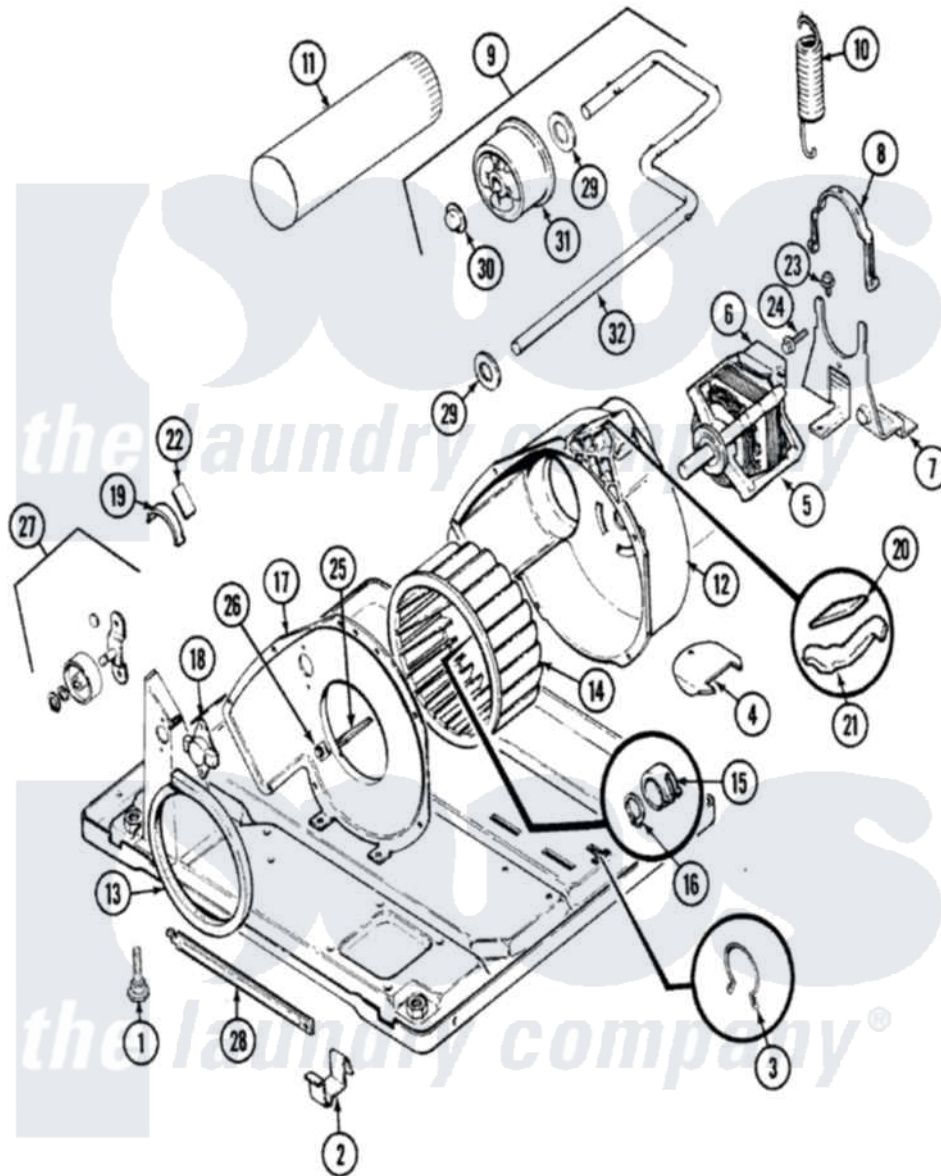

Magic Chef YE204KAC 03 - MOTOR & DRIVE

Magic Chef [Residential Magic Chef YE204KAC Dryer Parts](#) Parts Diagram 03 - MOTOR & DRIVE
 Click on the part number to view part

Item	Original Part Number	Replaced By	Status	Part Description
1	63-5519		Not Available	LEG, LEVELING
2	53-0120			Clip, Front Panel
3	25-7027	16515		Clip
4	25-7741	W10116760		Screw
"	53-1921			Shield, Wiring
5	53-2567	W10410996		Motor-Drve
"	31001015	W10410996		Motor-Drve
6	53-0693	53-0332		Motor Switch
7	25-7811		Not Available	SCREW
"	53-1932	31001570		Bracket, Motor
8	53-0214	660658		Clamp, Motor Mounting 343481 685441
9	53-2287			Idler Assembly
10	53-2209	31001465		Spring, Idler
11	53-0134			Duct, Exhaust
"	25-2134	W10116760		Screw
12	53-1801			Housing, Blower

13	53-0203	12001324	Duct Kit, Collector
14	53-0106		Blower Wheel
"	31001043		Wheel, Blower
15	25-7823	312967	Clamp, Blower Housing
16	25-7855		Ring, Retaining
17	53-1934		Cover, Blower Housing
"	25-7807	33002917	Screw, No.10-16
18	25-2134	W10116760	Screw
"	53-1107		Thermostat, Control
19	53-2273	31001470	Glide, Tumbler
"	LA-1006		Glide Kit, Tumbler
20	53-0724	31001356	Pad, Glide
21	53-2272	31001469	Glide, Tumbler
22	53-1684	31001356	Pad, Glide
23	25-7699	Not Available	STRAIN RELIEF
24	25-7732	681414	Screw, 10AB X 1/2
"	25-7674		Screw
25	53-1026		Guide, Vane Inlet
26	LA-1007	12002126	Reinforcement Brace/Glide Kit
"	25-3457		Screw, Sems
27	LA-1008		Rr Roller Kit
28	53-1625		Brace, Tumbler Support
29	25-7815		Washer
30	25-7957		Pushnut
31	53-1628	31001344	Pulley, Idler
32	53-2250	53-2287	Idler Assembly