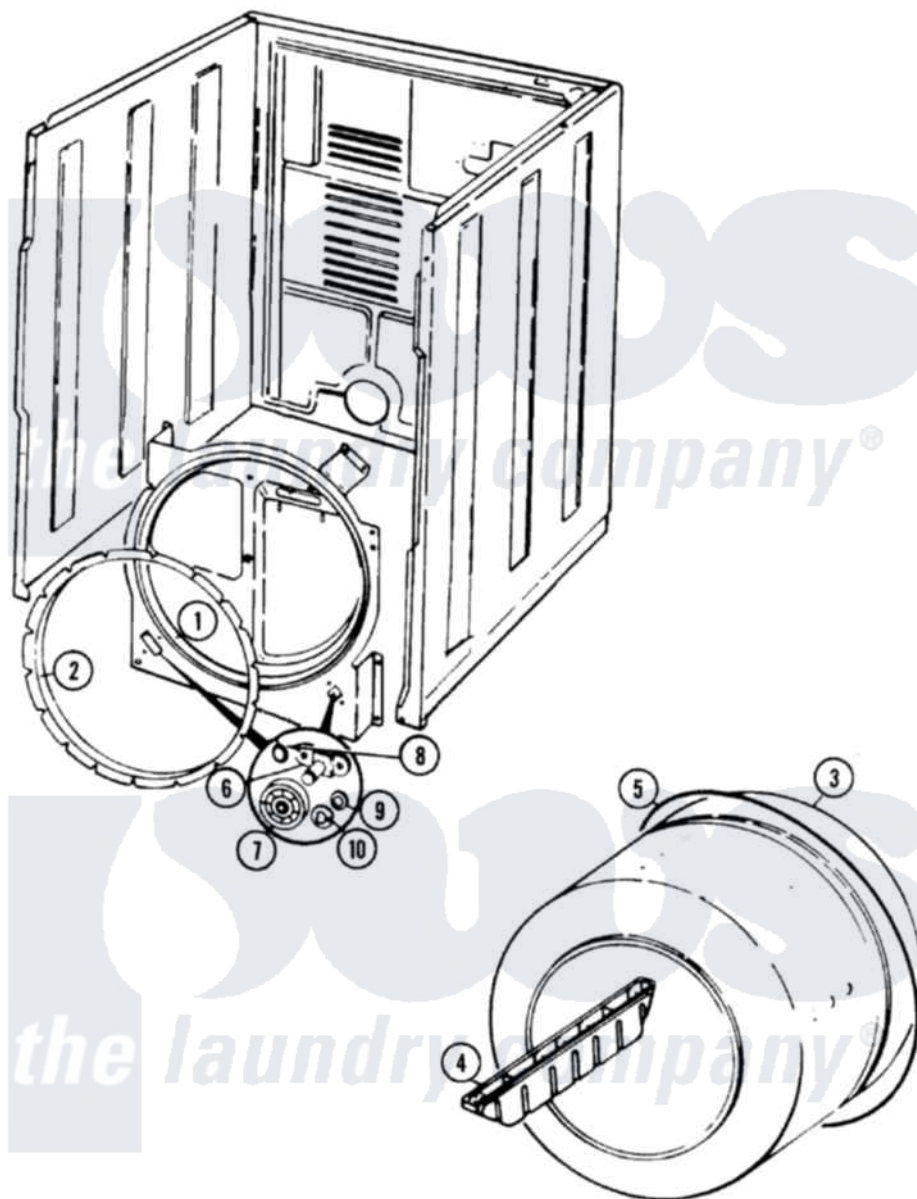

# Magic Chef YE204KAC 04 - TUMBLER

Magic Chef [Residential Magic Chef YE204KAC Dryer Parts](#) Parts Diagram 04 - TUMBLER  
 Click on the part number to view part

Item	Original Part Number	Replaced By	Status	Part Description
1	53-1703	<a href="#">LA-1054</a>		Dryer Bulkhead Kit
"	25-7733	<a href="#">681414</a>		Screw, 10AB X 1/2
2	53-0281	<a href="#">31001747</a>		Seal Assembly
3	53-0178	<a href="#">53-1250</a>		Cylinder
4	53-0117		Not Available	BAFFLE, GRAY
"	25-7759	<a href="#">3196164</a>		Screw
5	53-1589	<a href="#">341241</a>		Belt
6	<a href="#">53-0197</a>			Support Assembly-Cylinder Rear
"	25-7101	<a href="#">3351614</a>		Screw, Gearcase Cover Mounting
7	53-1578	<a href="#">31001096</a>		Roller
8	<a href="#">25-7813</a>			Spacer
9	<a href="#">25-7814</a>			Washer
10	<a href="#">LA-1008</a>			Rr Roller Kit
"	<a href="#">25-7854</a>			Ring, Retaining