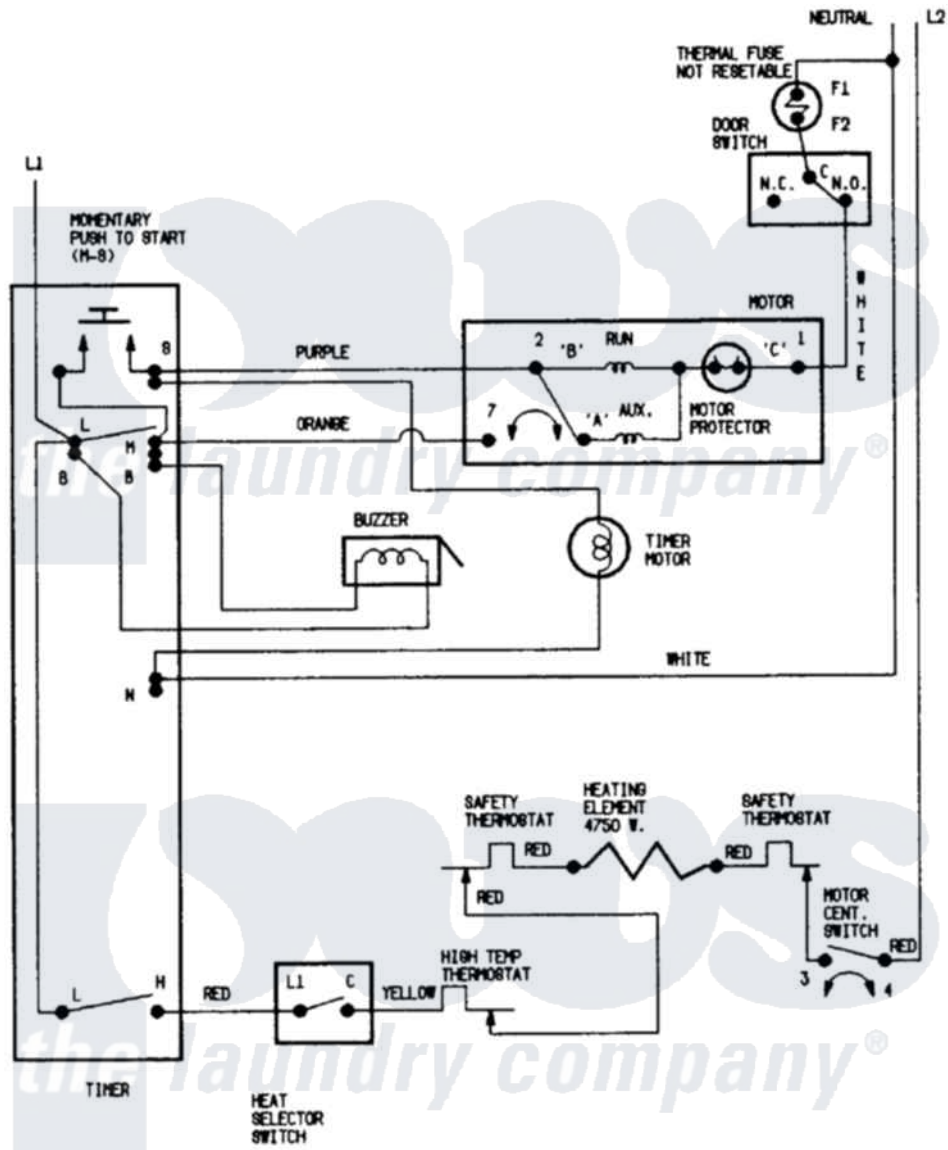

# Magic Chef YE204KAC 05 - WIRING INFORMATION

CONNECT DRYER TO 120/240 V.A.C., 60 HZ. INDIVIDUAL BRANCH CIRCUIT PROTECTED BY MAXIMUM 30 A. FUSES. ALWAYS GIVE THE SERIAL & MODEL NUMBERS WHEN WRITING ABOUT THIS DRYER OR ORDERING PARTS

Magic Chef [Residential Magic Chef YE204KAC Dryer Parts](#) Parts Diagram 05 - WIRING INFORMATION  
 Click on the part number to view part

Item	Original Part Number	Replaced By	Status	Part Description
NI	15001229		Not Available	WIRING INFORMATION
"	15001204		Not Available	WIRING INFORMATION