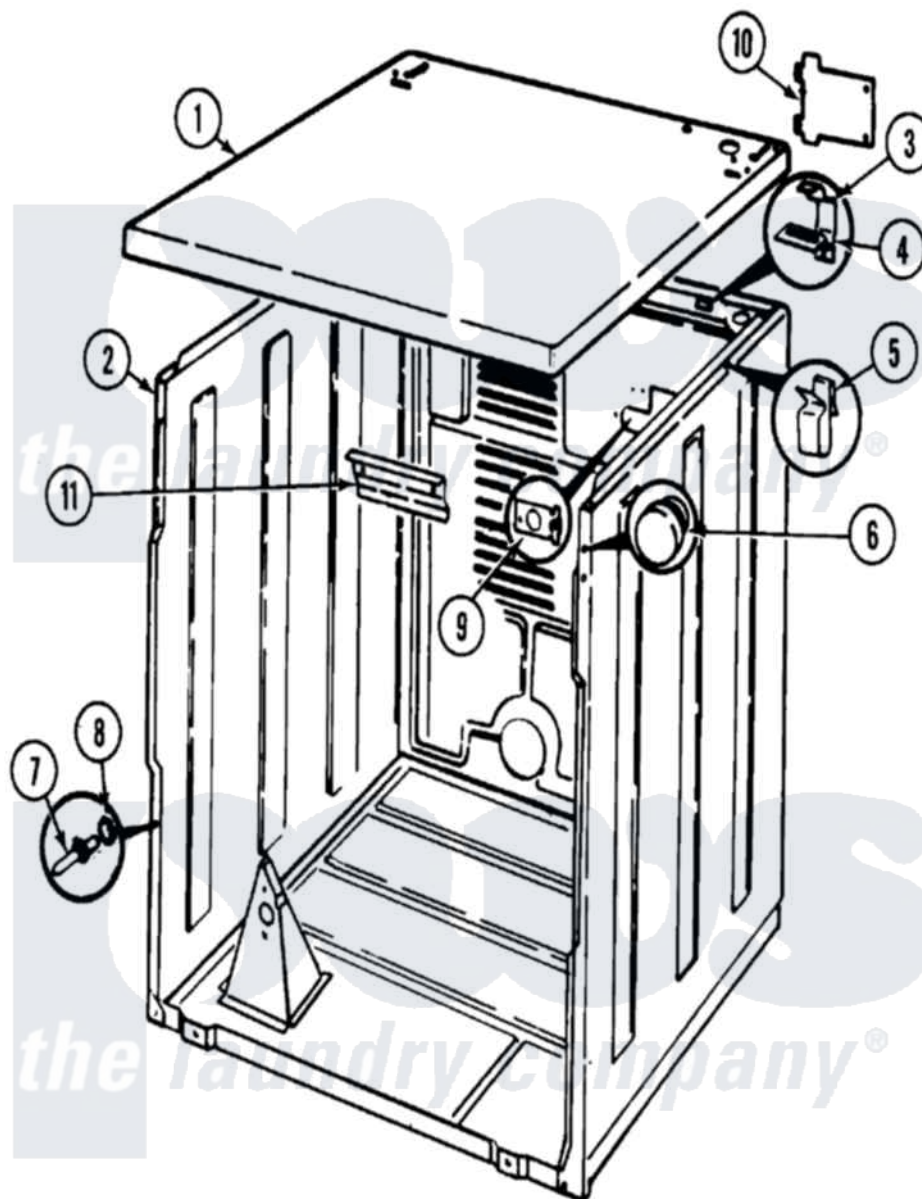

# Magic Chef YE204KW 01 - CABINET

Magic Chef [Residential Magic Chef YE204KW Dryer Parts](#) Parts Diagram 01 - CABINET  
 Click on the part number to view part

Item	Original Part Number	Replaced By	Status	Part Description
1	53-2435		Not Available	TOP, CABINET
2	53-2559	<a href="#">31001714</a>		Cabinet And Base Assembly
"	53-2147	<a href="#">31001714</a>		Cabinet And Base Assembly
3	<a href="#">63-5712</a>			Hinge, Cabinet Top
4	25-3092	<a href="#">90767</a>		Screw, 8A X 3/8 HeX Washer Head Tapping
"	<a href="#">33-0930</a>			Pad, Top Hinge
5	<a href="#">25-3034</a>			Clip, Wiring
6	<a href="#">33-2653</a>			Bumper, Cabinet
7	<a href="#">53-0643</a>			Pin, Locator
8	<a href="#">53-0200</a>			Sleeve, Locator Pin
"	25-0224	<a href="#">3400029</a>		Nut, Adapter Plate
9	25-7828	<a href="#">489483</a>		Screw 10-32 X 1/2
"	53-0135		Not Available	SUPPORT, POWER CORD
10	25-7857	<a href="#">90767</a>		Screw, 8A X 3/8 HeX Washer Head Tapping
"	<a href="#">53-0284</a>			Cover, Terminal