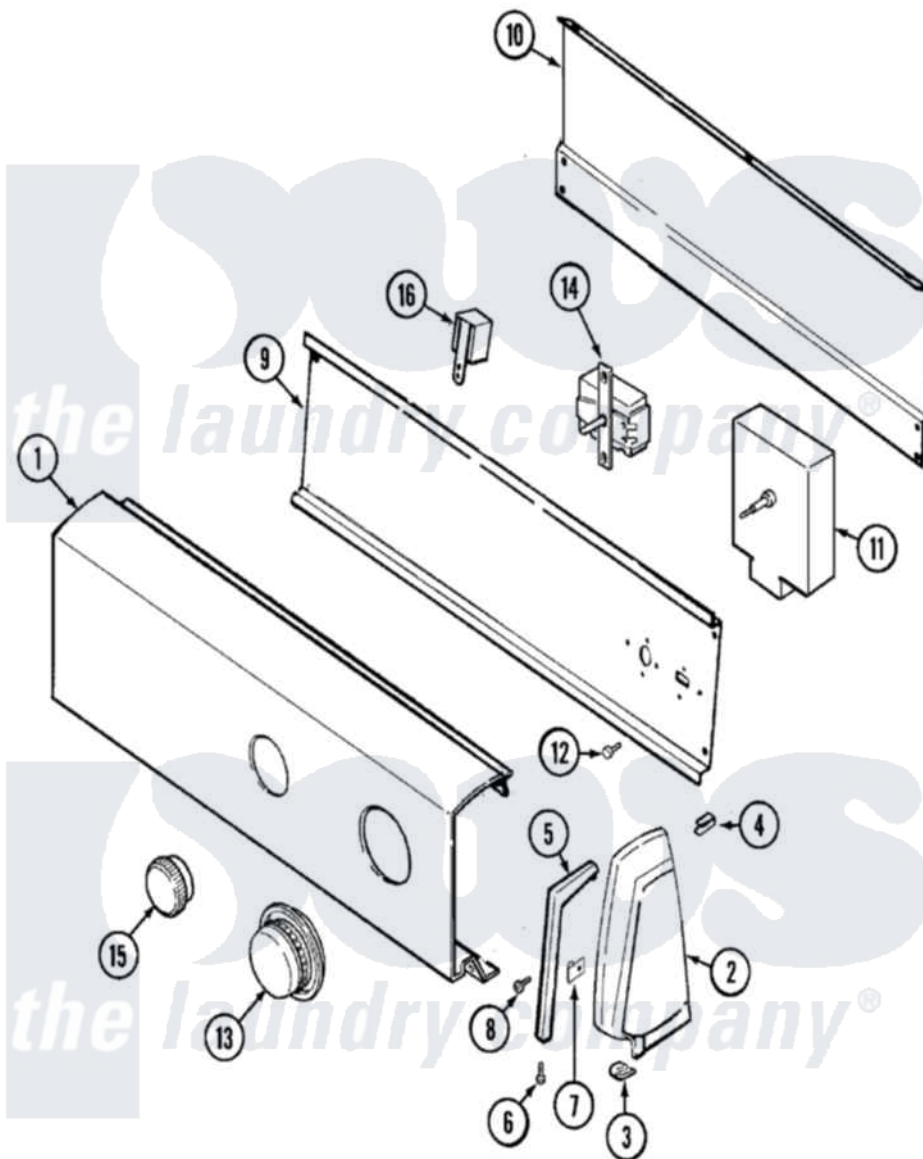

Magic Chef YE204KW 02 - CONTROL PANEL

Magic Chef [Residential Magic Chef YE204KW Dryer Parts](#) Parts Diagram 02 - CONTROL PANEL
 Click on the part number to view part

Item	Original Part Number	Replaced By	Status	Part Description
1	53-2469		Not Available	PANEL, CONTROL
2	35-2488	21001452		Cap- End
"	25-7649	910187		Screw
"	25-7702			Speedclip, End Cap To Control Panel
"	35-2487	21001451		Cap- End
3	25-7851			Speedclip, End Cap To Top
"	25-7697	25-2219		Screw
4	25-7435	33002917		Screw, No.10-16
"	W10124350		Not Available	NOT REQUIRED PART OR SEE NOTE
5	53-0280		Not Available	TRIM, END CAP (LT)
"	53-0279		Not Available	TRIM, END CAP (RT)
6	25-7760			Screw
7	25-7025	25-7748		Clip
8	25-3092	90767		Screw, 8A X 3/8 HeX Washer Head Tapping

9	53-2504	31001193		Pad, Shield
"	53-1676			Shield, Control
10	35-2688	21001460		Shield, Rear
11	63-6743	31001484		Resistor Assembly
"	53-1803			Timer
12	25-7435	33002917		Screw, No.10-16
13	53-2501	31001219		Knob Ski
"	25-3092	90767		Screw, 8A X 3/8 HeX Washer Head Tapping
14	53-0456			Switch, Selector
15	35-3960	21001283		Knob, Selector---Piq
16	25-3092	90767		Screw, 8A X 3/8 HeX Washer Head Tapping
"	53-1639			Buzzer Assembly
17	31001050		Not Available	MANUAL, USE & CARE
18	53-2485		Not Available	MANUAL, USE & CARE
19	16000329		Not Available	GUIDE, QUICK REF. - MAGIC CHEF