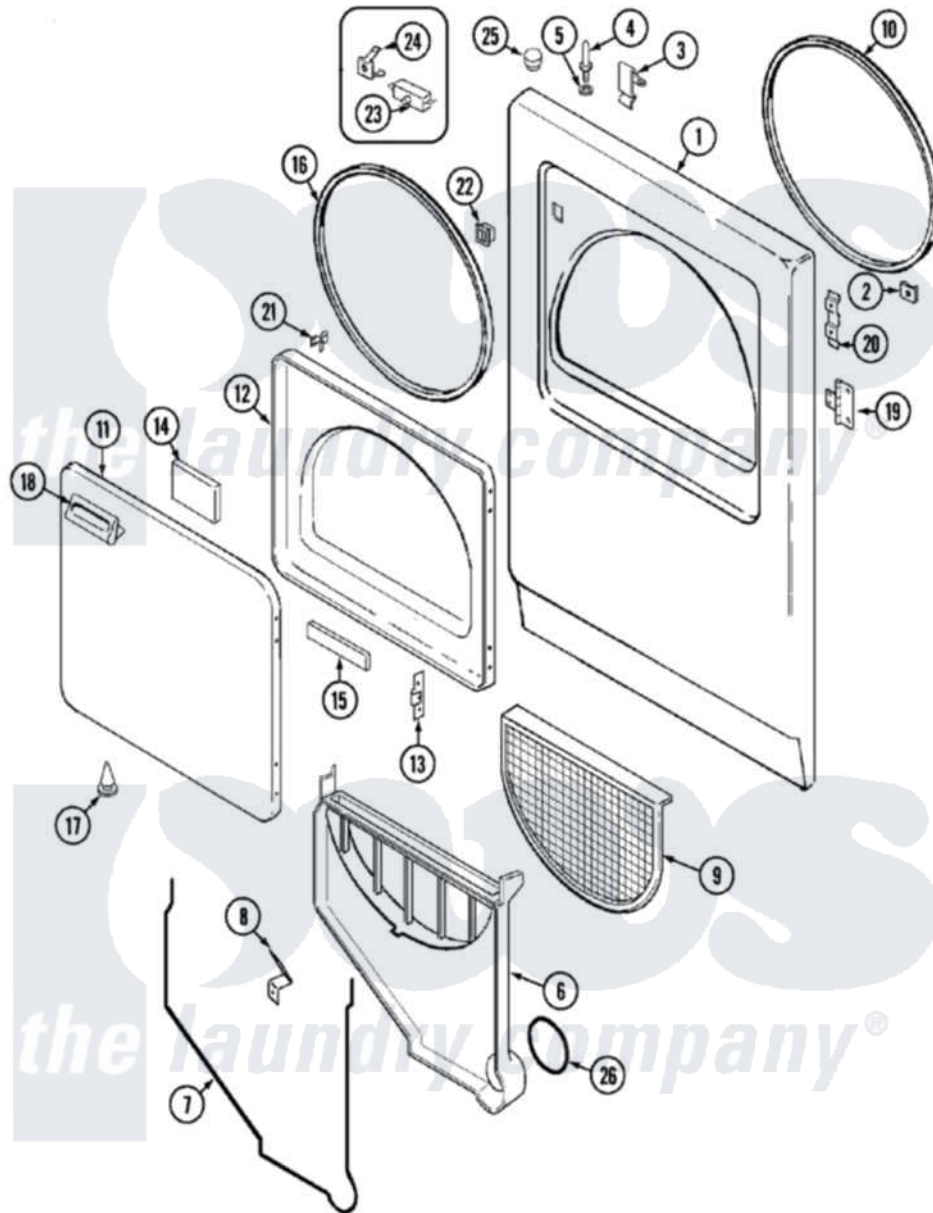

Magic Chef YE204KW 03 - DOOR

Magic Chef [Residential Magic Chef YE204KW Dryer Parts](#) Parts Diagram 03 - DOOR
 Click on the part number to view part

Item	Original Part Number	Replaced By	Status	Part Description
1	53-0726	31001771		Panel, Front
2	25-7817		Not Available	CLIP, U-TYPE
"	25-7820	489478		Screw, 8 X 1/2
3	25-7220			Clip, Cabinet Top
4	53-0643			Pin, Locator
5	25-0224	3400029		Nut, Adapter Plate
"	53-0200			Sleeve, Locator Pin
6	25-7810	415013-35		Screw
"	53-1299	12001324		Duct Kit, Collector
7	53-0204			Seal
8	53-0123			Clip
9	53-0918			Filter, Lint
10	53-0281	31001747		Seal Assembly
11	53-0154			Panel, Outer Door
12	53-0912		Not Available	PANEL, INNER DOOR (WHT)
13	53-0119			Clip, Hinge

14	53-1490		Door Pad
15	53-1491		Door Pad
16	53-0648	31001529	Seal, Door
"	25-7770	3196169	Screw, Element
17	25-7889		Plug Button
18	53-0928	53-0927	Handle, Door
"	25-7810	415013-35	Screw
19	53-1492		Hinge, Dryer Door
"	25-7809		Screw, No.6-20 1/2 Flthd Torx
20	53-0121	Not Available	TWIN NUT
"	LA-1003		Door Catch Kit
21	53-2364	LA-1003	Door Catch Kit
22	25-7828	489483	Screw 10-32 X 1/2
"	53-0187	LA-1003	Door Catch Kit
"	LA-1005		Switch Kit
23	53-0148		Switch, Door
24	63-5990	31001319	Clip, Switch
25	33-2653		Bumper, Cabinet
26	53-0203	12001324	Duct Kit, Collector