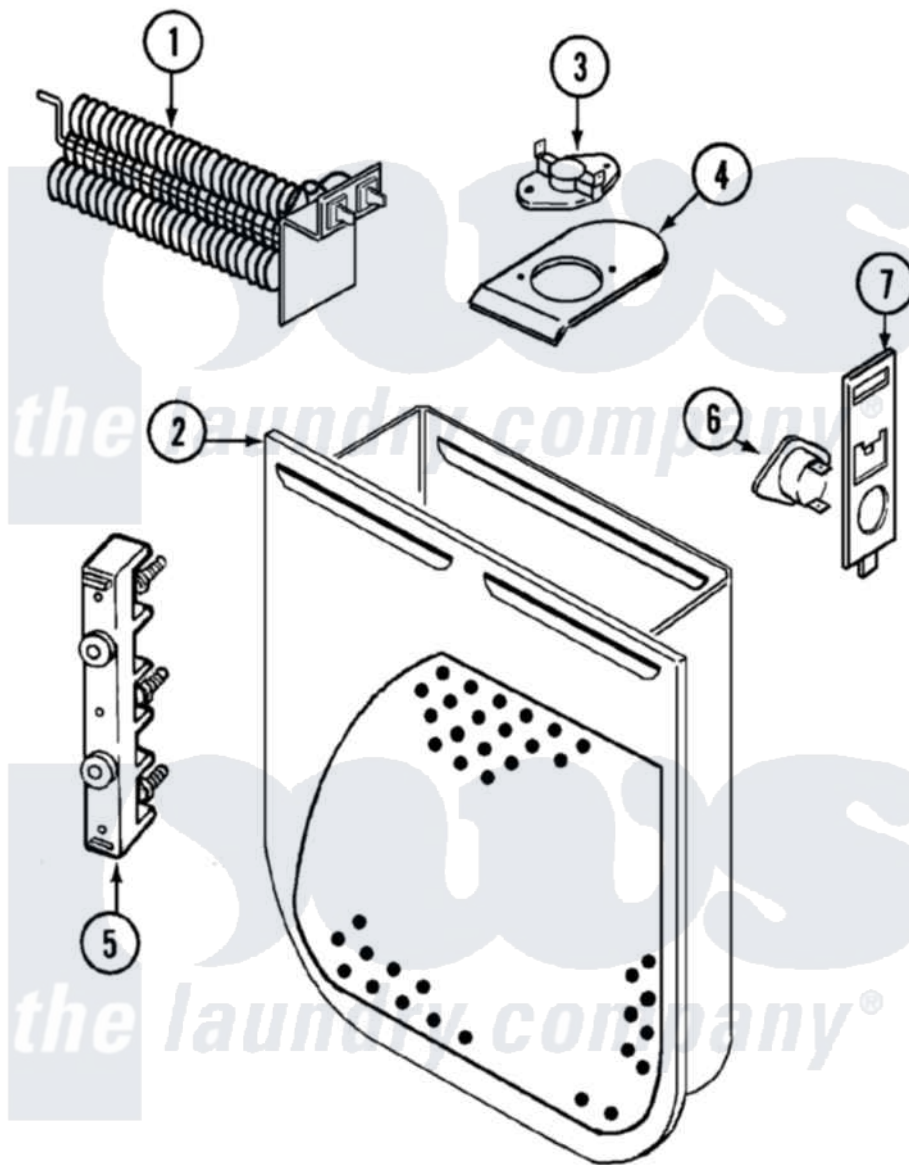

Magic Chef YE204KW 04 - HEATER

Magic Chef [Residential Magic Chef YE204KW Dryer Parts](#) Parts Diagram 04 - HEATER
 Click on the part number to view part

| Item | Original Part Number | Replaced By | Status | Part Description |
|------|-------------------------|---------------------------|---------------|---------------------------|
| 1 | 25-7863 | | | Screw |
| " | 53-1641 | LA-1044 | | Element |
| 2 | 25-7819 | M0217225 | | Screw |
| " | 53-1232 | | | Heater Housing Assembly |
| 3 | 53-0771 | | | Thermostat, Hi-Limit |
| " | 25-3083 | 212951 | | Screw, No.6-32 X 1/4 Inch |
| 4 | 25-7741 | W10116760 | | Screw |
| " | 53-0285 | | | Bracket, Thermostat |
| 5 | 53-0965 | | Not Available | STRAP, GROUND |
| " | 53-1518 | | | Block, Terminal |
| " | 25-0027 | 112432 | | Nut |
| " | 25-7803 | 3400074 | | Screw |
| " | 25-6124 | | Not Available | NUT |
| " | 25-3123 | | Not Available | WASHER, CUP |
| " | 25-3122 | | | Washer, Flat |
| 6 | 53-1182 | | | Fuse, Thermal |