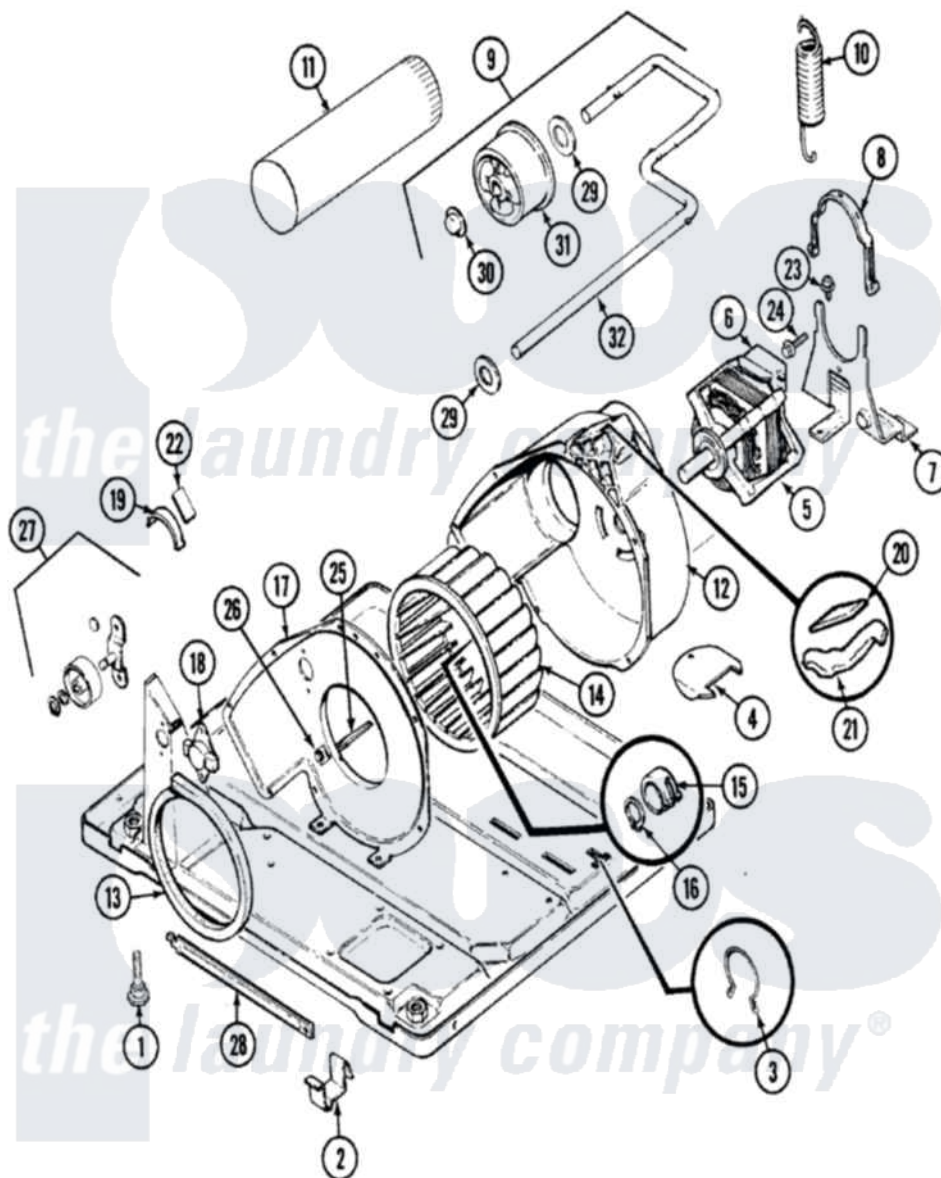

# Magic Chef YE204KW 05 - MOTOR & DRIVE

Magic Chef [Residential Magic Chef YE204KW Dryer Parts](#) Parts Diagram 05 - MOTOR & DRIVE  
 Click on the part number to view part

Item	Original Part Number	Replaced By	Status	Part Description
1	63-5519		Not Available	LEG, LEVELING
2	<a href="#">53-0120</a>			Clip, Front Panel
3	25-7027	<a href="#">16515</a>		Clip
4	25-7741	<a href="#">W10116760</a>		Screw
"	<a href="#">53-1921</a>			Shield, Wiring
5	53-2275	<a href="#">W10410996</a>		Motor-Drve
"	31001015	<a href="#">W10410996</a>		Motor-Drve
6	53-0693	<a href="#">53-0332</a>		Motor Switch
7	25-7811		Not Available	SCREW
"	53-1932	<a href="#">31001570</a>		Bracket, Motor
8	53-0214	<a href="#">660658</a>		Clamp, Motor Mounting 343481 685441
9	<a href="#">53-2287</a>			Idler Assembly
10	53-2209	<a href="#">31001465</a>		Spring, Idler
11	<a href="#">53-0134</a>			Duct, Exhaust
"	25-2134	<a href="#">W10116760</a>		Screw
12	<a href="#">53-1801</a>			Housing, Blower