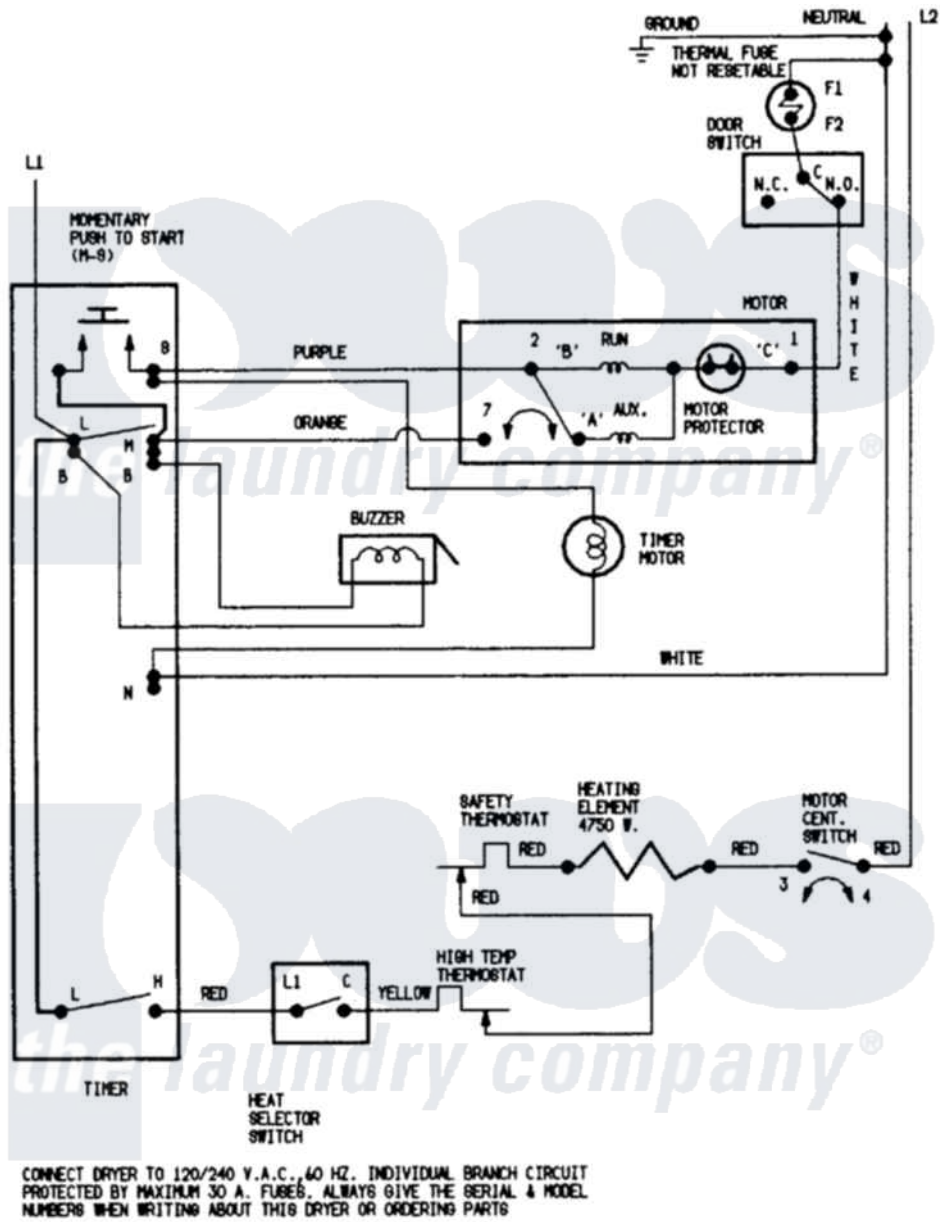

# Magic Chef YE204KW 07 - WIRING INFORMATION

Magic Chef [Residential Magic Chef YE204KW Dryer Parts](#) Parts Diagram 07 - WIRING INFORMATION  
 Click on the part number to view part

Item	Original Part Number	Replaced By	Status	Part Description
NI	15001204		Not Available	WIRING INFORMATION