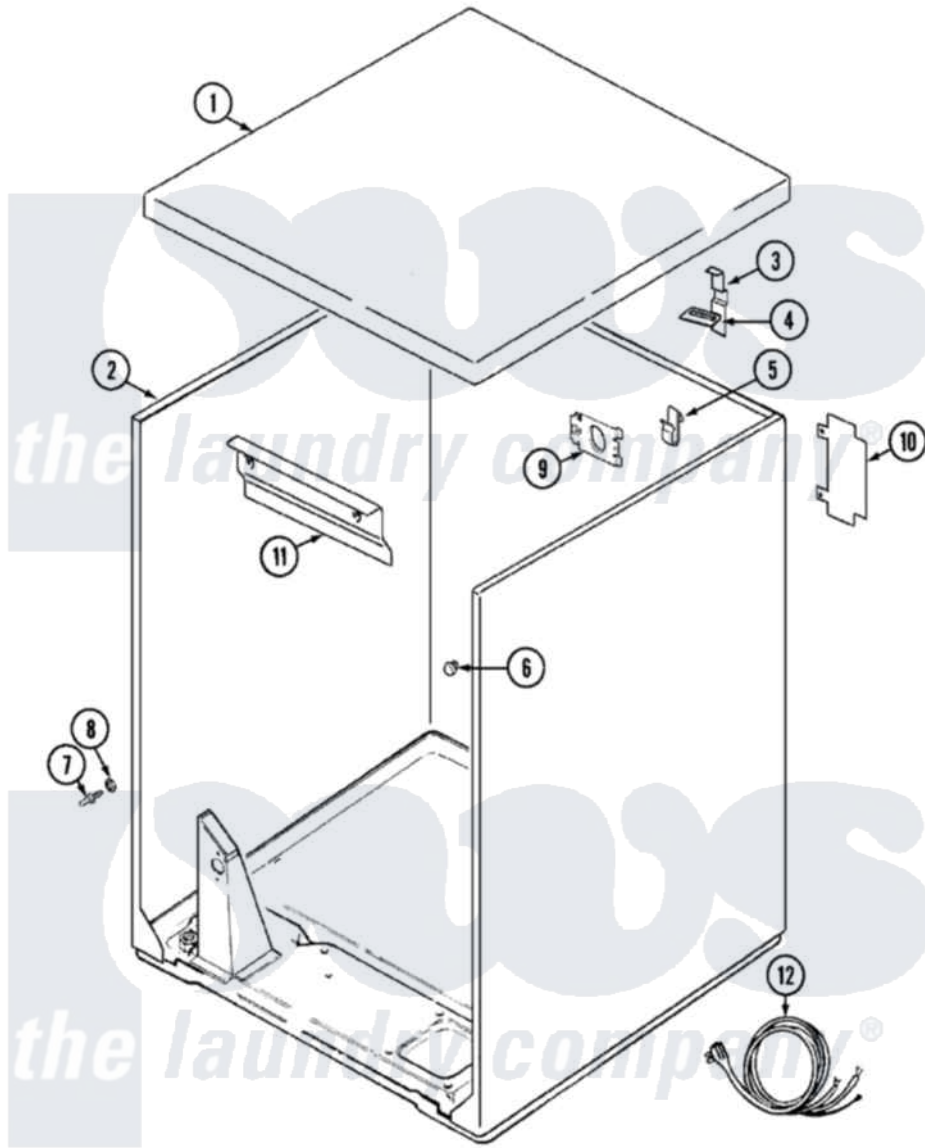

# Magic Chef YE204KWC 01 - CABINET

Magic Chef [Residential Magic Chef YE204KWC Dryer Parts](#) Parts Diagram 01 - CABINET  
 Click on the part number to view part

Item	Original Part Number	Replaced By	Status	Part Description
1	53-2435		Not Available	TOP, CABINET
2	53-2559	<a href="#">31001714</a>		Cabinet And Base Assembly
3	<a href="#">63-5712</a>			Hinge, Cabinet Top
4	<a href="#">33-0930</a>			Pad, Top Hinge
"	25-3092	<a href="#">90767</a>		Screw, 8A X 3/8 HeX Washer Head Tapping
5	<a href="#">25-3034</a>			Clip, Wiring
6	<a href="#">33-2653</a>			Bumper, Cabinet
7	<a href="#">53-0643</a>			Pin, Locator
8	<a href="#">53-0200</a>			Sleeve, Locator Pin
"	25-0224	<a href="#">3400029</a>		Nut, Adapter Plate
9	25-7828	<a href="#">489483</a>		Screw 10-32 X 1/2
"	53-0135		Not Available	SUPPORT, POWER CORD
10	<a href="#">53-0284</a>			Cover, Terminal
"	25-7857	<a href="#">90767</a>		Screw, 8A X 3/8 HeX Washer Head Tapping
11	<a href="#">25-3457</a>			Screw, Sems

"	<a href="#">53-2350</a>		Shield, Heat
12	31001019	Not Available	CORD, POWER
"	<a href="#">53-2513</a>		Strain Relief