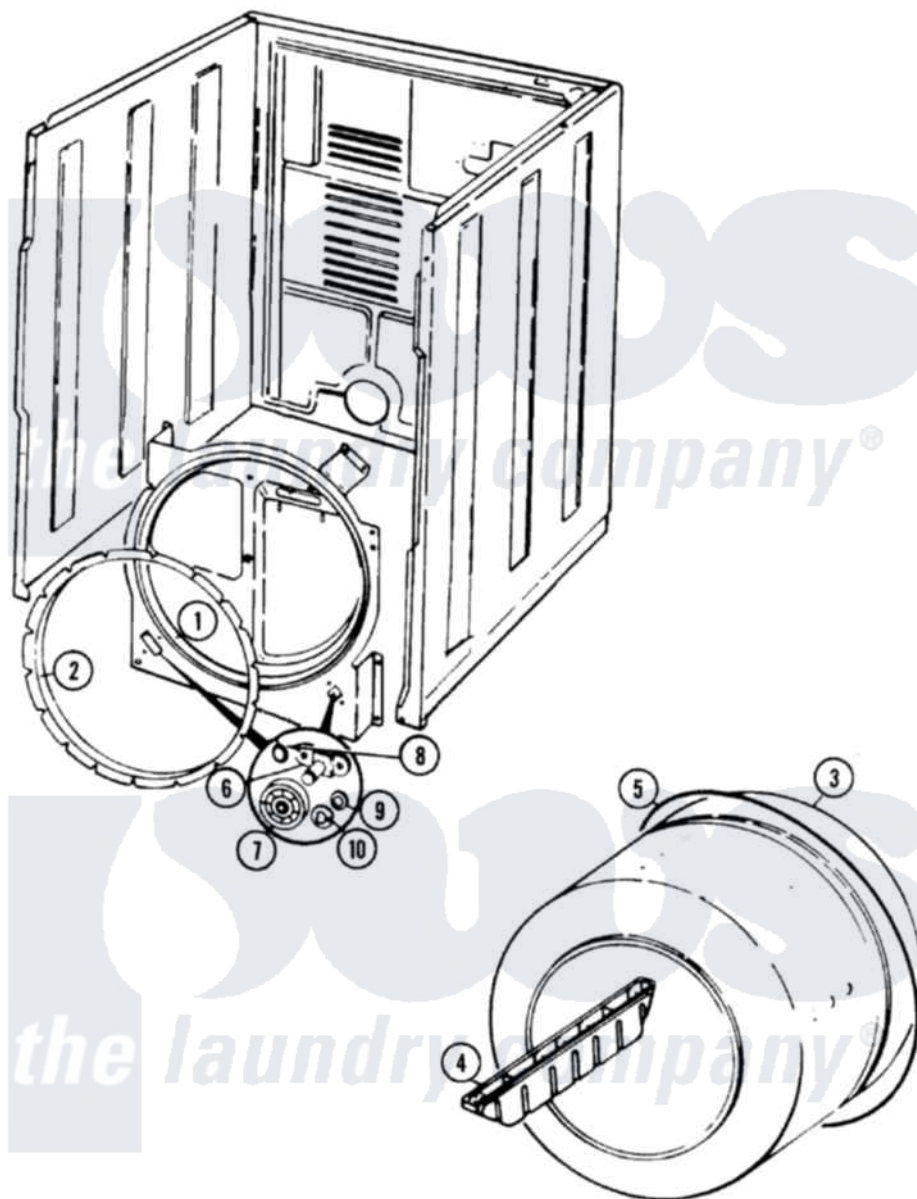

Magic Chef YE204KWC 06 - TUMBLER

Magic Chef [Residential Magic Chef YE204KWC Dryer Parts](#) Parts Diagram 06 - TUMBLER
 Click on the part number to view part

Item	Original Part Number	Replaced By	Status	Part Description
1	53-1703	LA-1054		Dryer Bulkhead Kit
"	25-7733	681414		Screw, 10AB X 1/2
2	53-0281	31001747		Seal Assembly
3	53-0178	53-1250		Cylinder
4	53-0117		Not Available	BAFFLE, GRAY
"	25-7759	3196164		Screw
5	53-1589	341241		Belt
6	53-0197			Support Assembly-Cylinder Rear
"	25-7101	3351614		Screw, Gearcase Cover Mounting
7	53-1578	31001096		Roller
8	25-7813			Spacer
9	25-7814			Washer
10	LA-1008			Rr Roller Kit
"	25-7854			Ring, Retaining