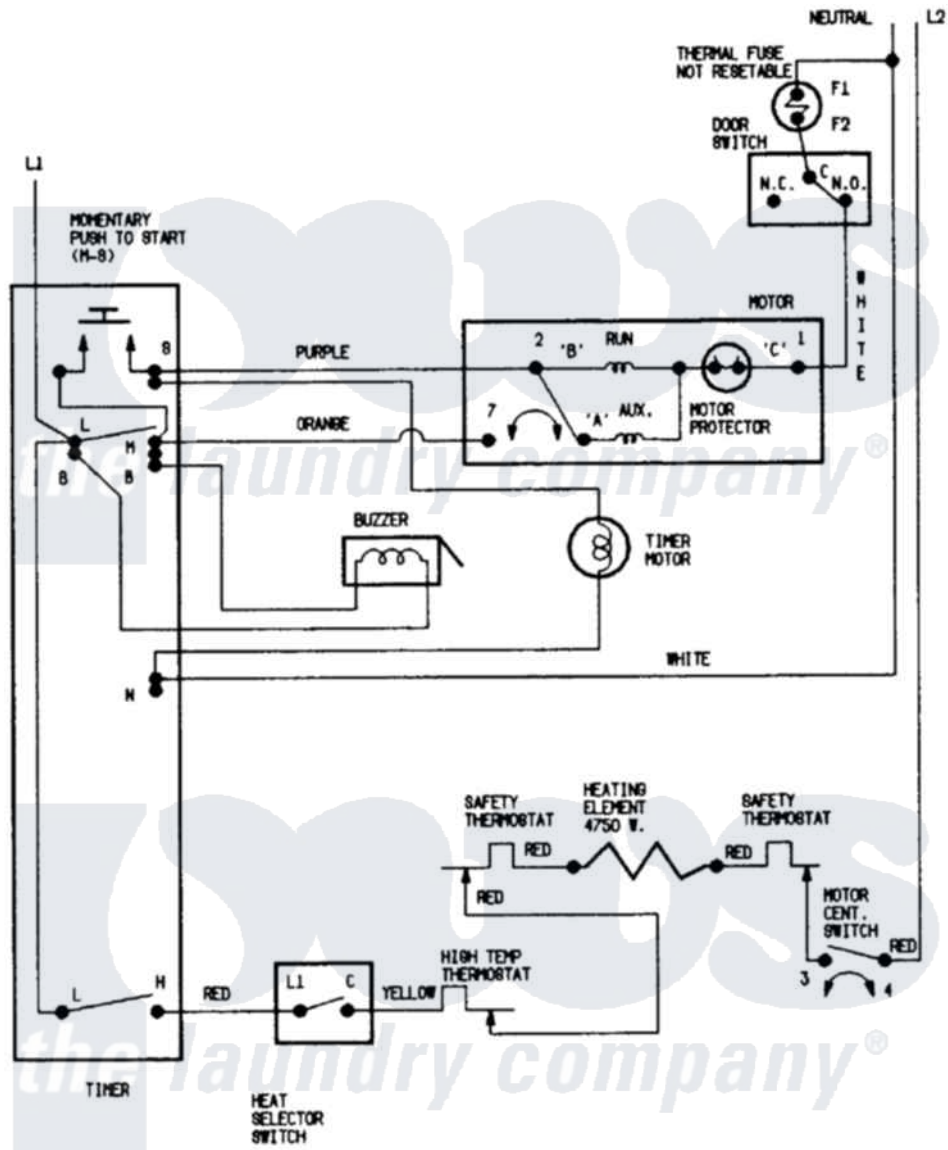

Magic Chef YE204KWC 07 - WIRING INFORMATION

CONNECT DRYER TO 120/240 V.A.C., 60 HZ. INDIVIDUAL BRANCH CIRCUIT PROTECTED BY MAXIMUM 30 A. FUSES. ALWAYS GIVE THE SERIAL & MODEL NUMBERS WHEN WRITING ABOUT THIS DRYER OR ORDERING PARTS

[Magic Chef Residential Magic Chef YE204KWC Dryer Parts](#) Parts Diagram 07 - WIRING INFORMATION
 Click on the part number to view part

Item	Original Part Number	Replaced By	Status	Part Description
NI	15001229		Not Available	WIRING INFORMATION
"	15001204		Not Available	WIRING INFORMATION