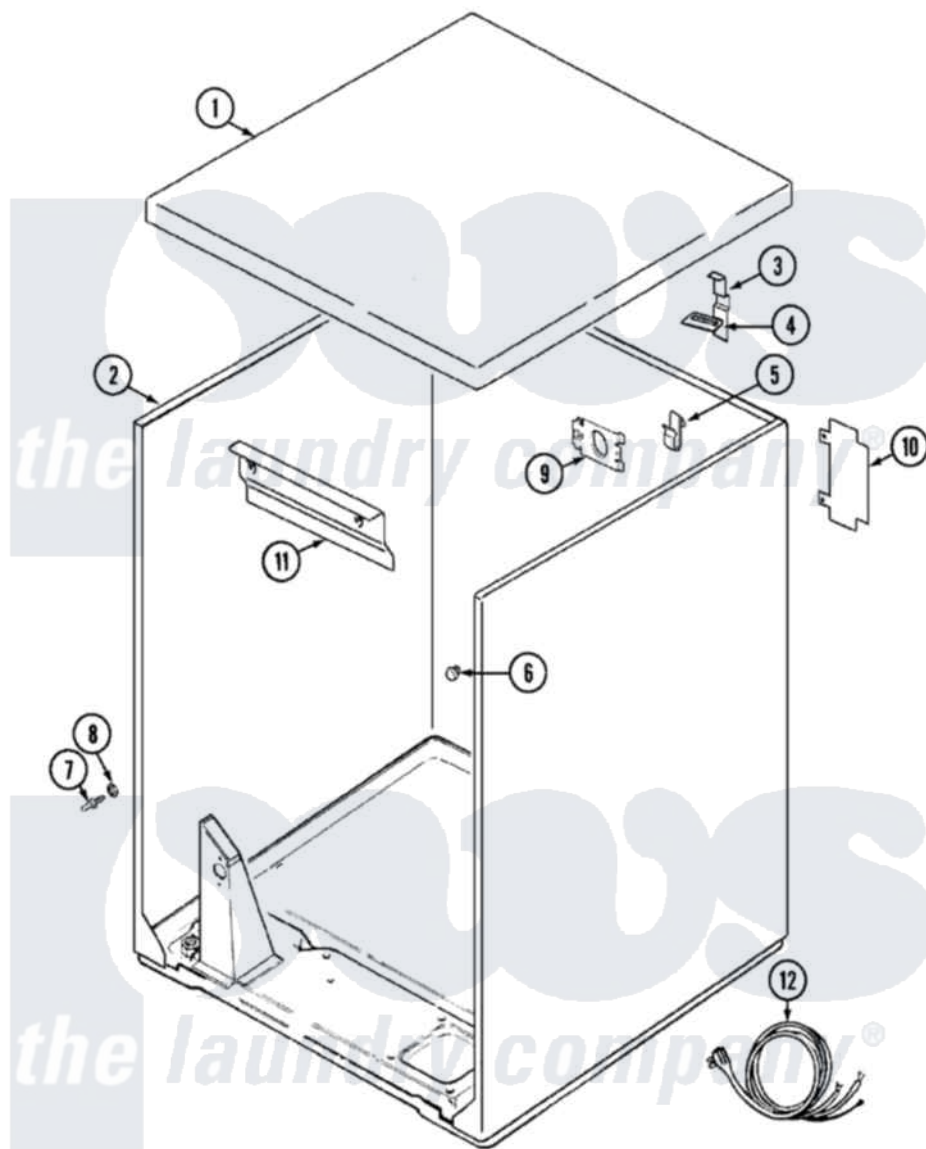

# Magic Chef YE204LW 01 - CABINET

Magic Chef [Residential Magic Chef YE204LW Dryer Parts](#) Parts Diagram 01 - CABINET  
 Click on the part number to view part

Item	Original Part Number	Replaced By	Status	Part Description
1	53-2435		Not Available	TOP, CABINET
2	53-2147	<a href="#">31001714</a>		Cabinet And Base Assembly
3	<a href="#">63-5712</a>			Hinge, Cabinet Top
4	<a href="#">33-0930</a>			Pad, Top Hinge
"	25-3092	<a href="#">90767</a>		Screw, 8A X 3/8 HeX Washer Head Tapping
5	<a href="#">25-3034</a>			Clip, Wiring
6	<a href="#">33-2653</a>			Bumper, Cabinet
7	<a href="#">53-0643</a>			Pin, Locator
8	<a href="#">53-0200</a>			Sleeve, Locator Pin
"	25-0224	<a href="#">3400029</a>		Nut, Adapter Plate
9	53-0135		Not Available	SUPPORT, POWER CORD
10	<a href="#">53-0284</a>			Cover, Terminal
"	25-7857	<a href="#">90767</a>		Screw, 8A X 3/8 HeX Washer Head Tapping
11	<a href="#">53-0133</a>			Shield, Heat
"	<a href="#">25-3457</a>			Screw, Sems