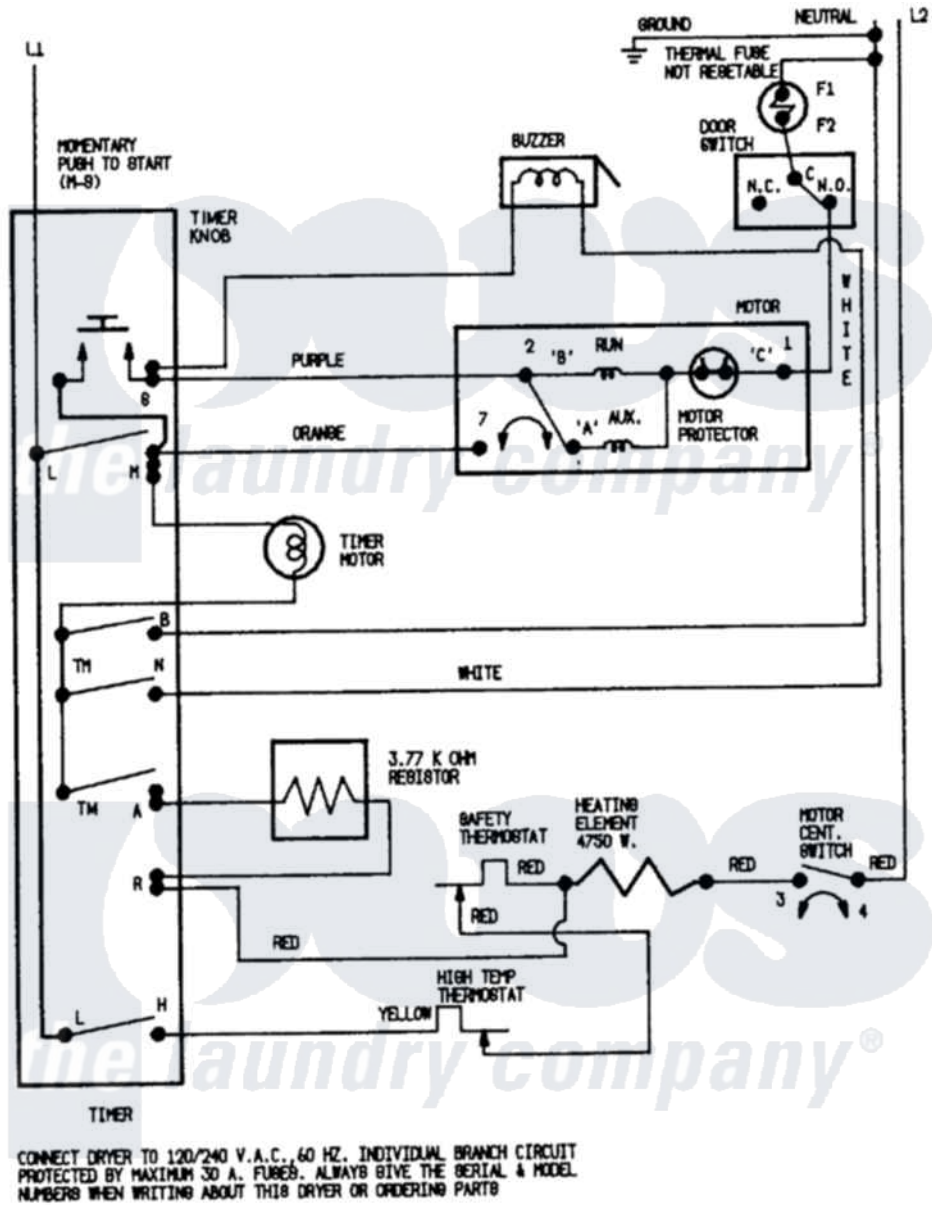

Magic Chef YE204LW 07 - WIRING INFORMATION

Magic Chef [Residential Magic Chef YE204LW Dryer Parts](#) Parts Diagram 07 - WIRING INFORMATION
 Click on the part number to view part

| Item | Original Part Number | Replaced By | Status | Part Description |
|------|----------------------|-------------|---------------|--------------------|
| NI | 15001255 | | Not Available | WIRING INFORMATION |