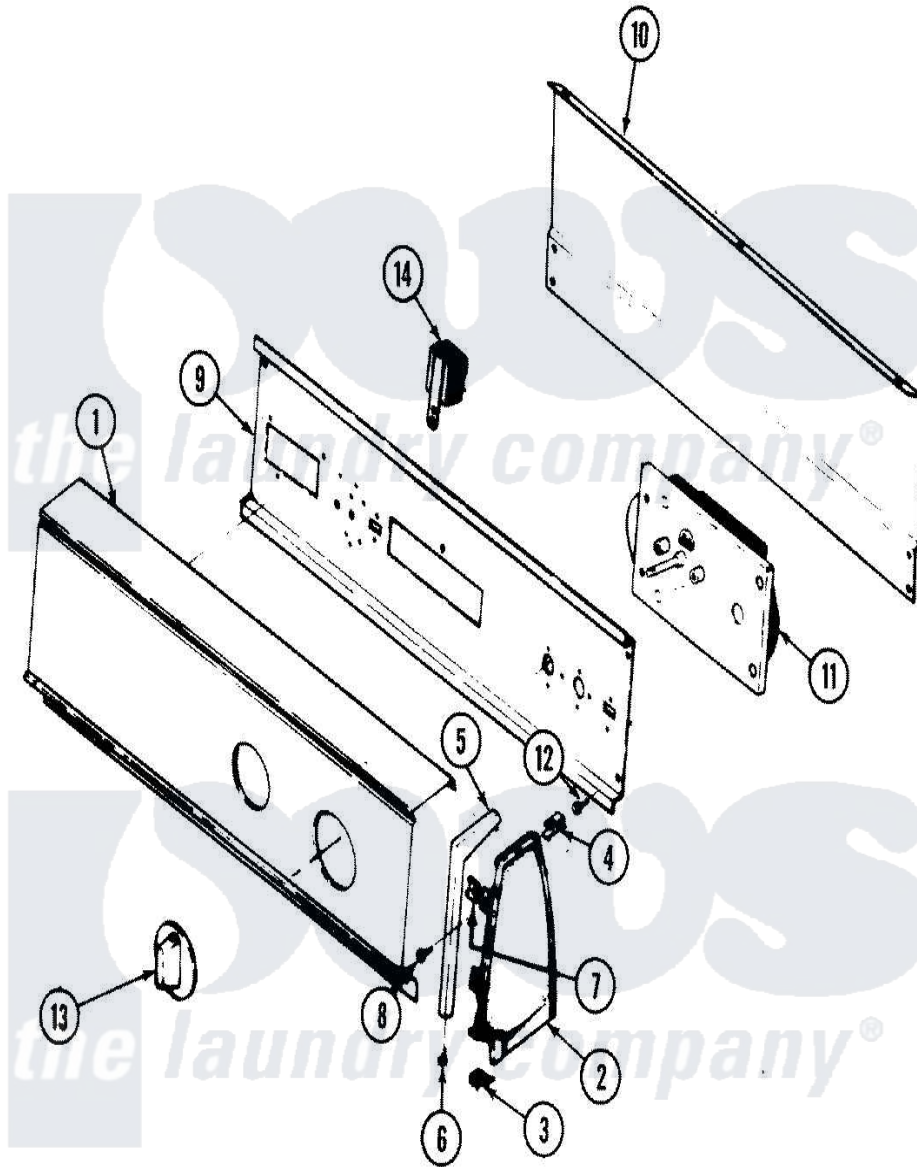

Magic Chef YE205KA 01 - CONTROL PANEL

Magic Chef [Residential Magic Chef YE205KA Dryer Parts](#) Parts Diagram 01 - CONTROL PANEL
 Click on the part number to view part

Item	Original Part Number	Replaced By	Status	Part Description
1	53-2470		Not Available	PANEL, CONTROL
2	35-2487	21001451		Cap- End
"	25-7649	910187		Screw
"	25-7702			Speedclip, End Cap To Control Panel
"	35-2488	21001452		Cap- End
3	25-7697	25-2219		Screw
"	25-7851			Speedclip, End Cap To Top
4	25-7435	33002917		Screw, No.10-16
5	53-2413			End Trim L.H.
"	53-2412			End Trim RH
6	25-7760			Screw
7	25-7702			Speedclip, End Cap To Control Panel
8	25-3092	90767		Screw, 8A X 3/8 HeX Washer Head Tapping
9	31001128		Not Available	SHIELD, CONTROL

"	53-1676		Shield, Control
"	53-2504	31001193	Pad, Shield
10	35-2688	21001460	Shield, Rear
11	63-6743	31001484	Resistor Assembly
"	53-1758		Timer
12	25-7435	33002917	Screw, No.10-16
13	53-2501	31001219	Knob Ski
14	53-1639		Buzzer Assembly
"	25-3092	90767	Screw, 8A X 3/8 HeX Washer Head Tapping
15	53-2486	Not Available	MANUAL, USE & CARE
"	31001050	Not Available	MANUAL, USE & CARE
16	16000329	Not Available	GUIDE, QUICK REF. - MAGIC CHEF