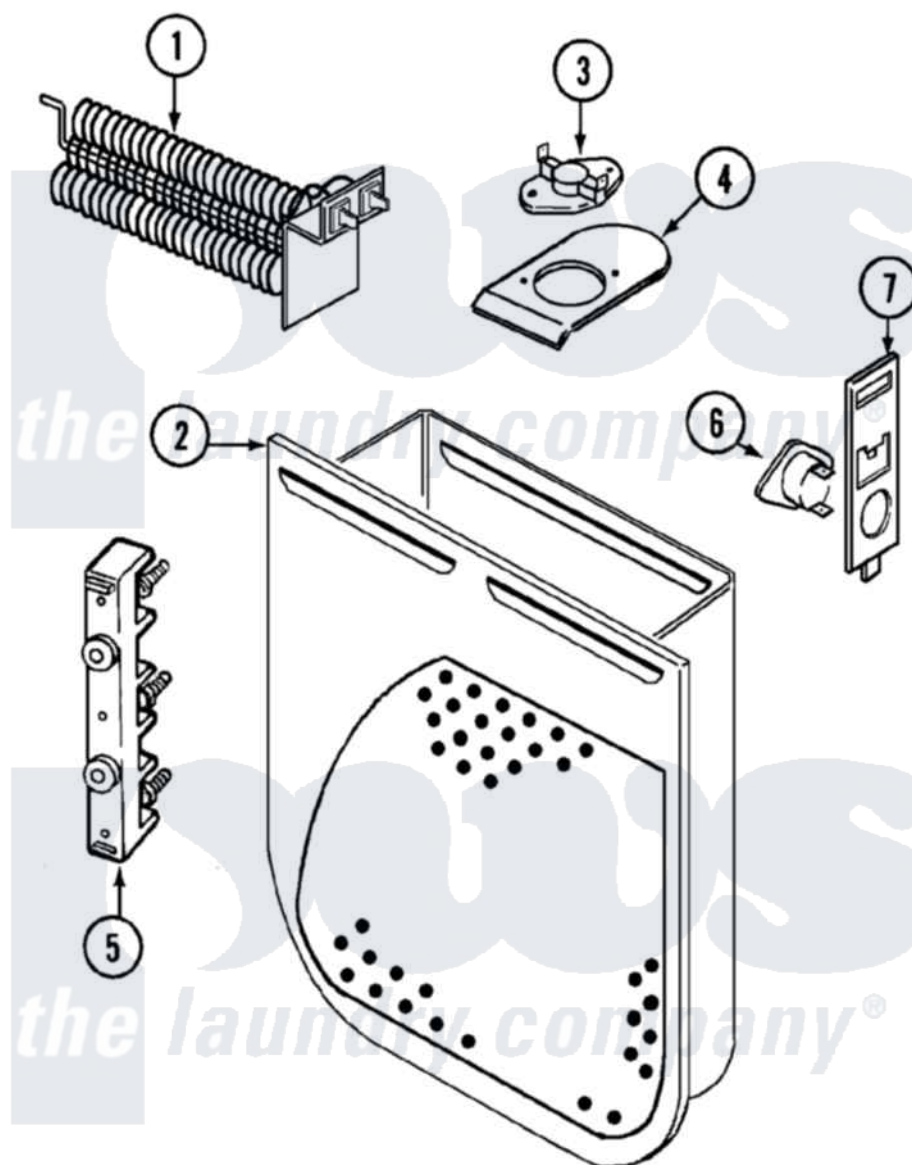

Magic Chef YE205KA 02 - HEATER

Magic Chef [Residential Magic Chef YE205KA Dryer Parts](#) Parts Diagram 02 - HEATER
 Click on the part number to view part

Item	Original Part Number	Replaced By	Status	Part Description
1	53-1641	LA-1044		Element
"	25-7863			Screw
2	53-1232			Heater Housing Assembly
3	53-0771			Thermostat, Hi-Limit
"	25-3083	212951		Screw, No.6-32 X 1/4 Inch
4	53-0285			Bracket, Thermostat
"	25-7741	W10116760		Screw
5	53-0166	53-1518		Block, Terminal
"	25-7803	3400074		Screw
"	25-6124		Not Available	NUT
"	25-3123		Not Available	WASHER, CUP
"	25-3122			Washer, Flat
"	25-0027	112432		Nut
6	53-1182			Fuse, Thermal
7	53-1181			Bracket, Thermal Fuse