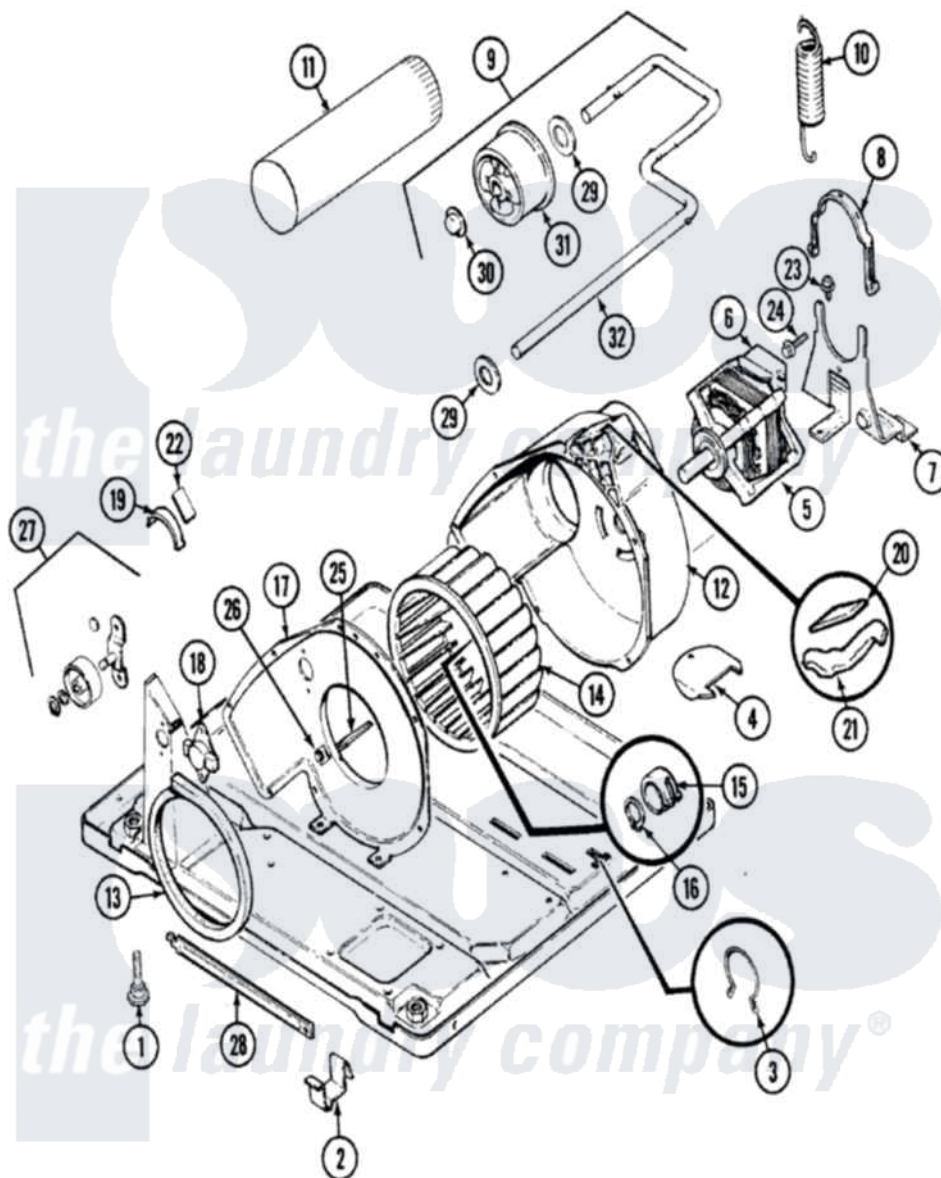

# Magic Chef YE205KA 03 - MOTOR & DRIVE

Magic Chef [Residential Magic Chef YE205KA Dryer Parts](#) Parts Diagram 03 - MOTOR & DRIVE  
 Click on the part number to view part

Item	Original Part Number	Replaced By	Status	Part Description
1	63-5519		Not Available	LEG, LEVELING
2	<a href="#">53-0120</a>			Clip, Front Panel
3	25-7027	<a href="#">16515</a>		Clip
4	25-7741	<a href="#">W10116760</a>		Screw
"	<a href="#">53-1921</a>			Shield, Wiring
5	53-2275	<a href="#">W10410996</a>		Motor-Drve
"	31001015	<a href="#">W10410996</a>		Motor-Drve
6	53-0693	<a href="#">53-0332</a>		Motor Switch
7	25-7811		Not Available	SCREW
"	53-1932	<a href="#">31001570</a>		Bracket, Motor
8	53-0214	<a href="#">660658</a>		Clamp, Motor Mounting 343481 685441
9	<a href="#">53-2287</a>			Idler Assembly
10	53-2209	<a href="#">31001465</a>		Spring, Idler
11	<a href="#">53-0134</a>			Duct, Exhaust
"	25-2134	<a href="#">W10116760</a>		Screw
12	<a href="#">53-1801</a>			Housing, Blower