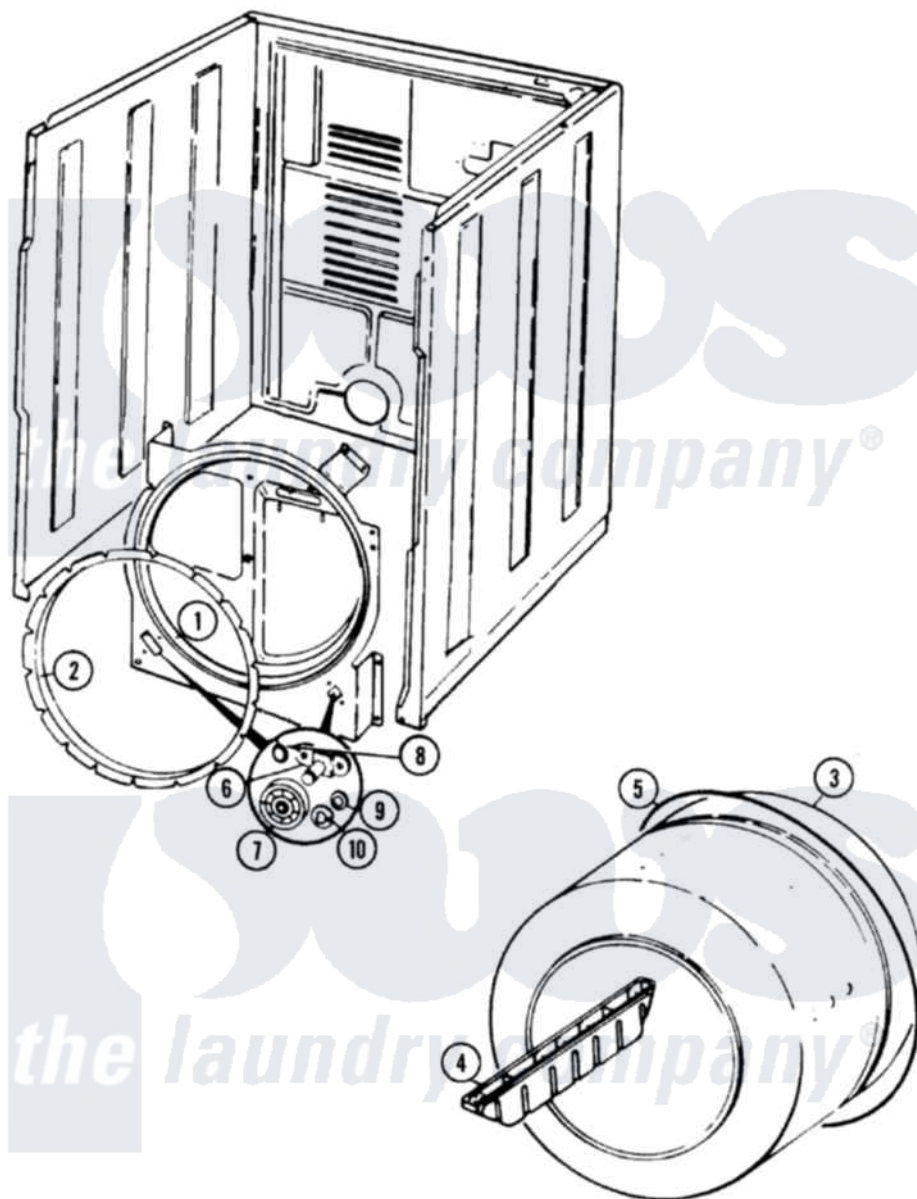

Magic Chef YE205KA 04 - TUMBLER

Magic Chef [Residential Magic Chef YE205KA Dryer Parts](#) Parts Diagram 04 - TUMBLER
 Click on the part number to view part

Item	Original Part Number	Replaced By	Status	Part Description
1	53-1703	LA-1054		Dryer Bulkhead Kit
"	25-7733	681414		Screw, 10AB X 1/2
2	53-0282	31001637		Seal Assembly, Cylinder Front
3	53-0178	53-1250		Cylinder
4	53-0117		Not Available	BAFFLE, GRAY
"	25-7759	3196164		Screw
5	53-1589	341241		Belt
6	53-0197			Support Assembly-Cylinder Rear
"	25-7101	3351614		Screw, Gearcase Cover Mounting
7	53-0642	31001096		Roller
8	25-7813			Spacer
9	25-7814			Washer
10	LA-1008			Rr Roller Kit
"	25-7854			Ring, Retaining