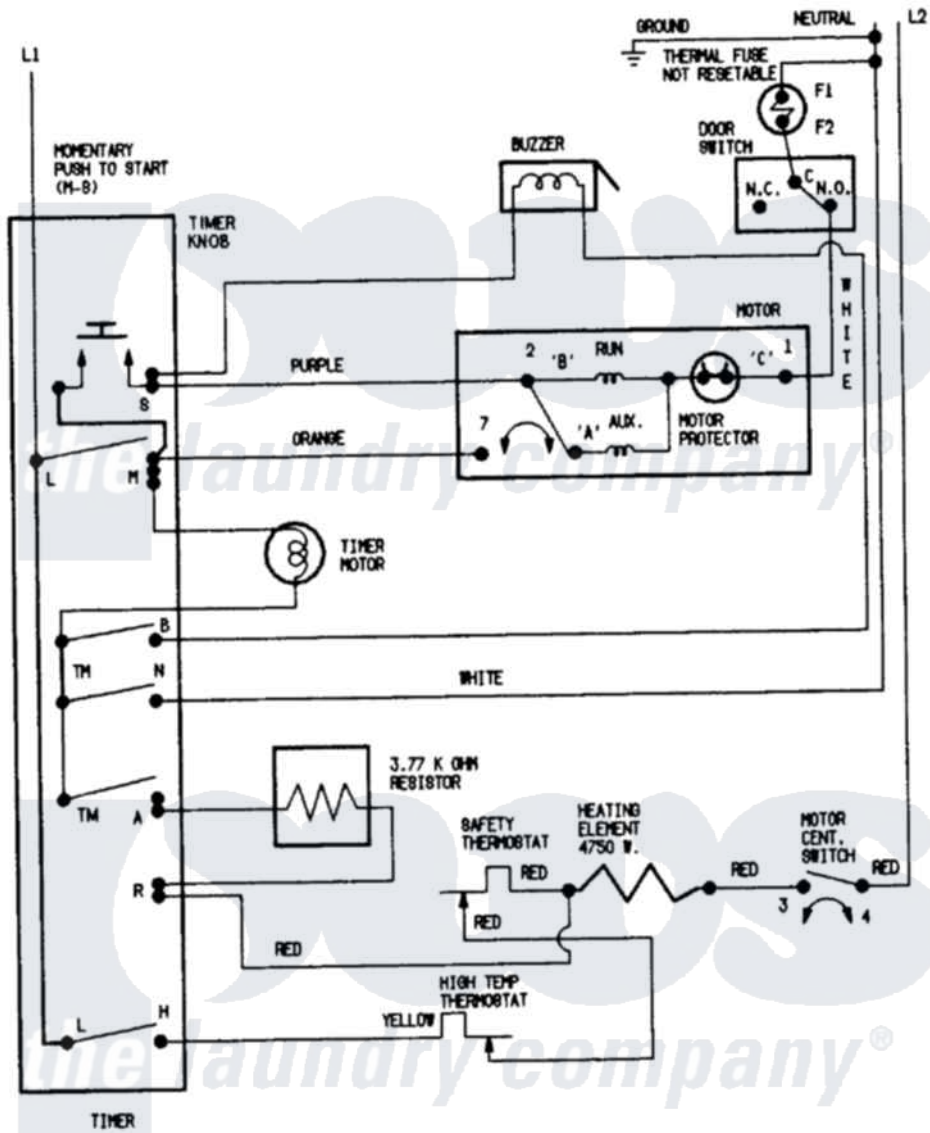

# Magic Chef YE205KA 05 - WIRING INFORMATION

CONNECT DRYER TO 120/240 V.A.C., 60 HZ. INDIVIDUAL BRANCH CIRCUIT PROTECTED BY MAXIMUM 30 A. FUSES. ALWAYS GIVE THE SERIAL & MODEL NUMBERS WHEN WRITING ABOUT THIS DRYER OR ORDERING PARTS

[Magic Chef Residential Magic Chef YE205KA Dryer Parts](#) Parts Diagram 05 - WIRING INFORMATION  
 Click on the part number to view part

Item	Original Part Number	Replaced By	Status	Part Description
NI	15001202		Not Available	WIRING INFORMATION