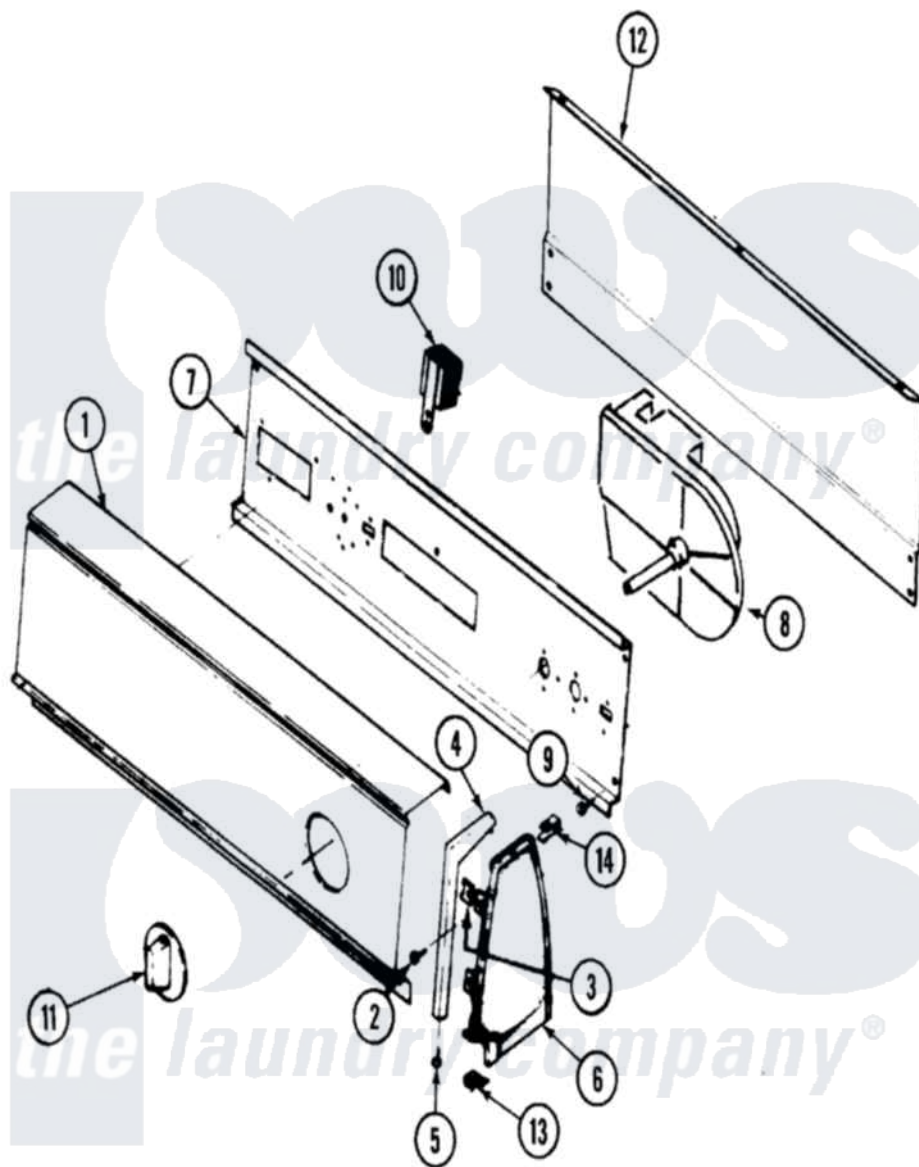

Magic Chef YE205KAC 01 - CONTROL PANEL

Magic Chef [Residential Magic Chef YE205KAC Dryer Parts](#) Parts Diagram 01 - CONTROL PANEL
 Click on the part number to view part

Item	Original Part Number	Replaced By	Status	Part Description
1	53-2470		Not Available	PANEL, CONTROL
2	25-3092	90767		Screw, 8A X 3/8 HeX Washer Head Tapping
3	25-7025	25-7748		Clip
4	53-2413			End Trim L.H.
"	53-2412			End Trim RH
5	25-7760			Screw
6	25-7649	910187		Screw
"	25-7702			Speedclip, End Cap To Control Panel
"	35-2487	21001451		Cap- End
"	35-2488	21001452		Cap- End
7	31001128		Not Available	SHIELD, CONTROL
"	53-1676			Shield, Control
"	53-2504	31001193		Pad, Shield
8	53-1758			Timer
"	63-6743	31001484		Resistor Assembly

9	25-7435	33002917		Screw, No.10-16
10	53-1639			Buzzer Assembly
"	25-3092	90767		Screw, 8A X 3/8 HeX Washer Head Tapping
11	53-2501	31001219		Knob Ski
12	35-2688	21001460		Shield, Rear
13	25-7851			Speedclip, End Cap To Top
"	25-7697	25-2219		Screw
14	25-7852			Speedclip, Rr Shld To End Cap
"	25-7435	33002917		Screw, No.10-16
15	31001050		Not Available	MANUAL, USE & CARE
"	31001021		Not Available	MANUAL, USE & CARE
16	16000329		Not Available	GUIDE, QUICK REF. - MAGIC CHEF