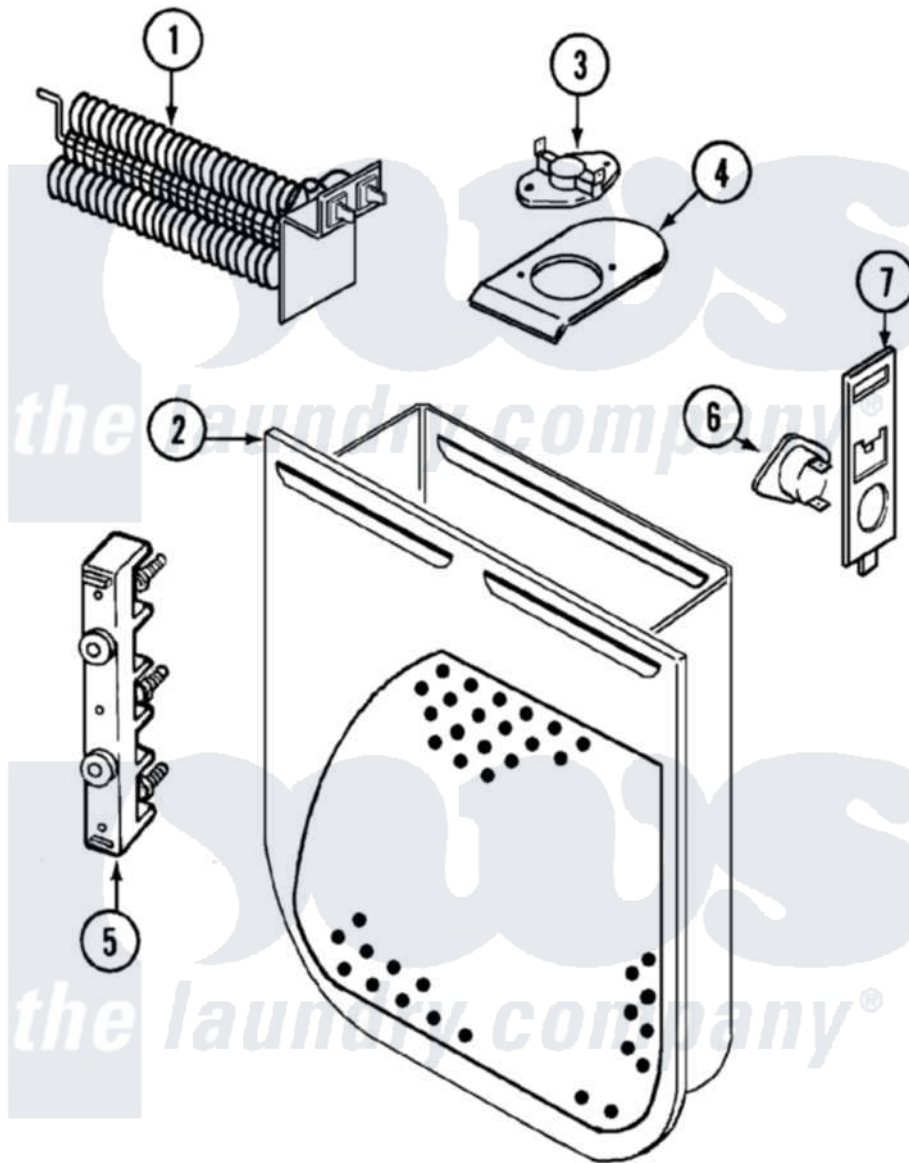

# Magic Chef YE205KAC 02 - HEATER

Magic Chef [Residential Magic Chef YE205KAC Dryer Parts](#) Parts Diagram 02 - HEATER  
 Click on the part number to view part

Item	Original Part Number	Replaced By	Status	Part Description
1	<a href="#">25-7863</a>			Screw
"	53-1641	<a href="#">LA-1044</a>		Element
2	25-7819	<a href="#">M0217225</a>		Screw
"	<a href="#">53-1232</a>			Heater Housing Assembly
3	<a href="#">53-0771</a>			Thermostat, Hi-Limit
"	<a href="#">53-1493</a>			Thermostat
"	25-3083	<a href="#">212951</a>		Screw, No.6-32 X 1/4 Inch
4	<a href="#">53-0285</a>			Bracket, Thermostat
"	25-7741	<a href="#">W10116760</a>		Screw
5	25-0027	<a href="#">112432</a>		Nut
"	25-7803	<a href="#">3400074</a>		Screw
"	25-6124		Not Available	NUT
"	25-3123		Not Available	WASHER, CUP
"	<a href="#">25-3122</a>			Washer, Flat
"	53-0166	<a href="#">53-1518</a>		Block, Terminal
6	<a href="#">LA-1053</a>			Fuse Kit, Thermal