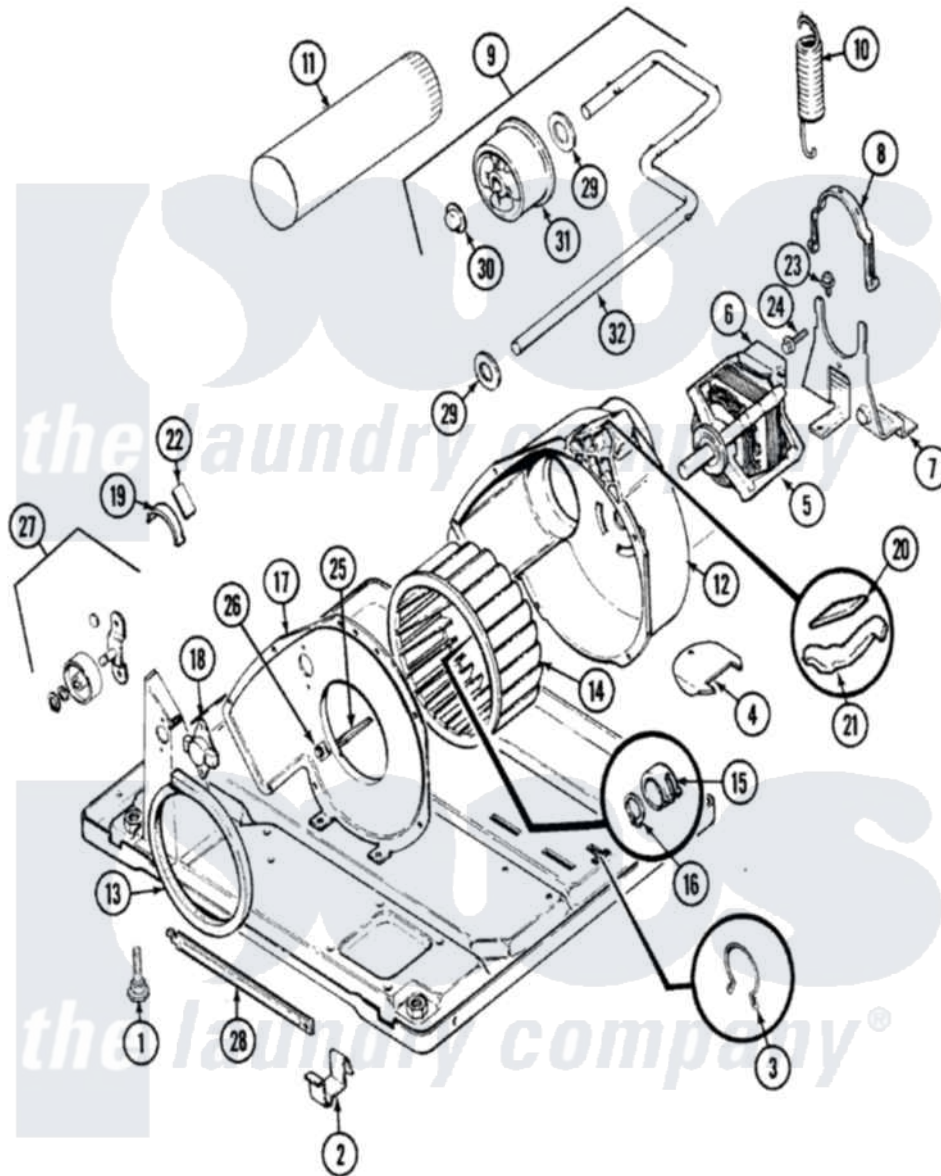

# Magic Chef YE205KAC 03 - MOTOR & DRIVE

Magic Chef [Residential Magic Chef YE205KAC Dryer Parts](#) Parts Diagram 03 - MOTOR & DRIVE  
 Click on the part number to view part

Item	Original Part Number	Replaced By	Status	Part Description
1	63-5519		Not Available	LEG, LEVELING
2	<a href="#">53-0120</a>			Clip, Front Panel
3	25-7027	<a href="#">16515</a>		Clip
4	25-7741	<a href="#">W10116760</a>		Screw
"	<a href="#">53-1921</a>			Shield, Wiring
5	31001015	<a href="#">W10410996</a>		Motor-Drive
"	53-1080	<a href="#">341241</a>		Belt
6	53-0693	<a href="#">53-0332</a>		Motor Switch
7	25-7811		Not Available	SCREW
"	53-1932	<a href="#">31001570</a>		Bracket, Motor
8	53-0214	<a href="#">660658</a>		Clamp, Motor Mounting 343481 685441
9	<a href="#">53-2287</a>			Idler Assembly
10	53-2209	<a href="#">31001465</a>		Spring, Idler
11	<a href="#">53-0134</a>			Duct, Exhaust
"	25-2134	<a href="#">W10116760</a>		Screw
12	<a href="#">53-1801</a>			Housing, Blower