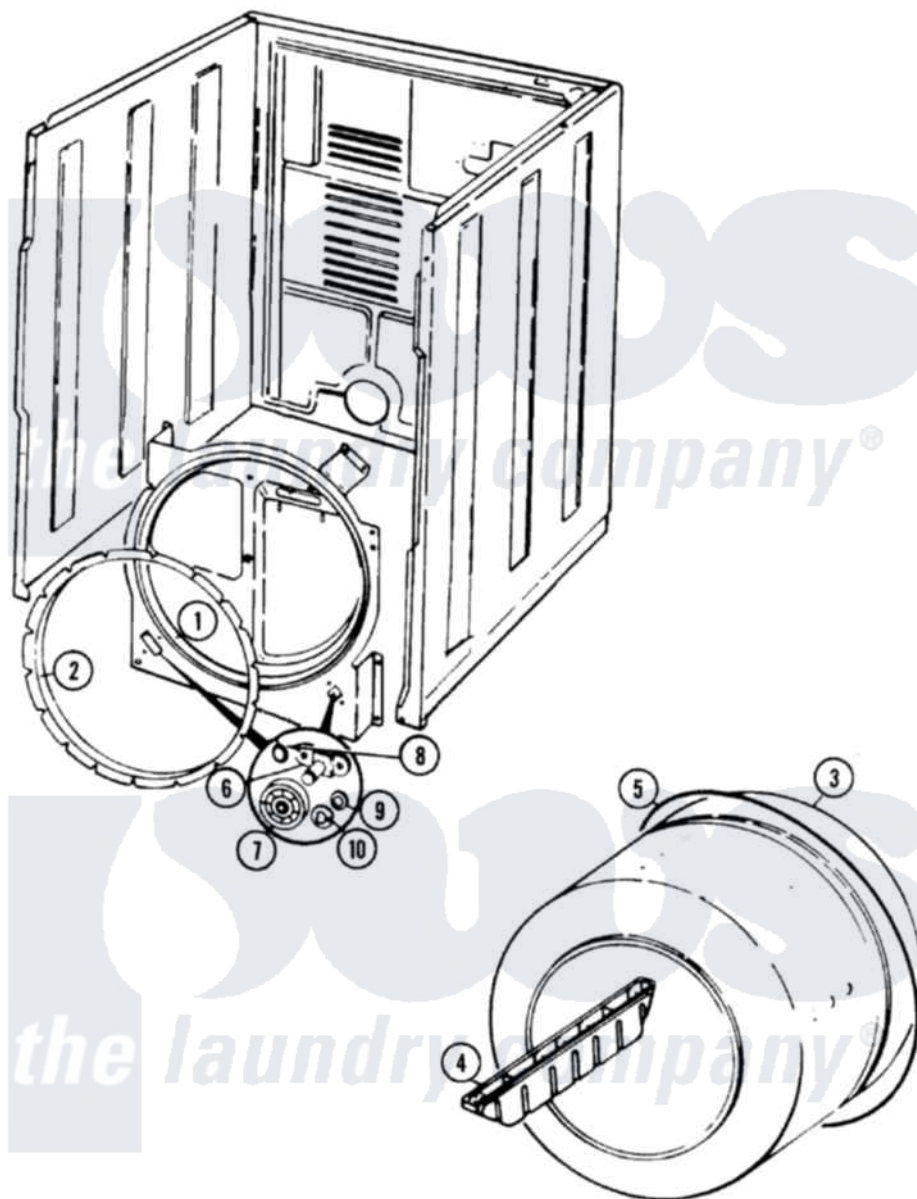

# Magic Chef YE205KAC 04 - TUMBLER

Magic Chef [Residential Magic Chef YE205KAC Dryer Parts](#) Parts Diagram 04 - TUMBLER  
 Click on the part number to view part

Item	Original Part Number	Replaced By	Status	Part Description
1	53-1703	<a href="#">LA-1054</a>		Dryer Bulkhead Kit
"	25-7733	<a href="#">681414</a>		Screw, 10AB X 1/2
2	53-0282	<a href="#">31001637</a>		Seal Assembly, Cylinder Front
3	53-0178	<a href="#">53-1250</a>		Cylinder
4	53-0117		Not Available	BAFFLE, GRAY
"	25-7759	<a href="#">3196164</a>		Screw
5	53-1589	<a href="#">341241</a>		Belt
6	<a href="#">53-0197</a>			Support Assembly-Cylinder Rear
"	25-7101	<a href="#">3351614</a>		Screw, Gearcase Cover Mounting
7	53-0642	<a href="#">31001096</a>		Roller
8	<a href="#">25-7813</a>			Spacer
9	<a href="#">25-7814</a>			Washer
10	<a href="#">LA-1008</a>			Rr Roller Kit
"	<a href="#">25-7854</a>			Ring, Retaining