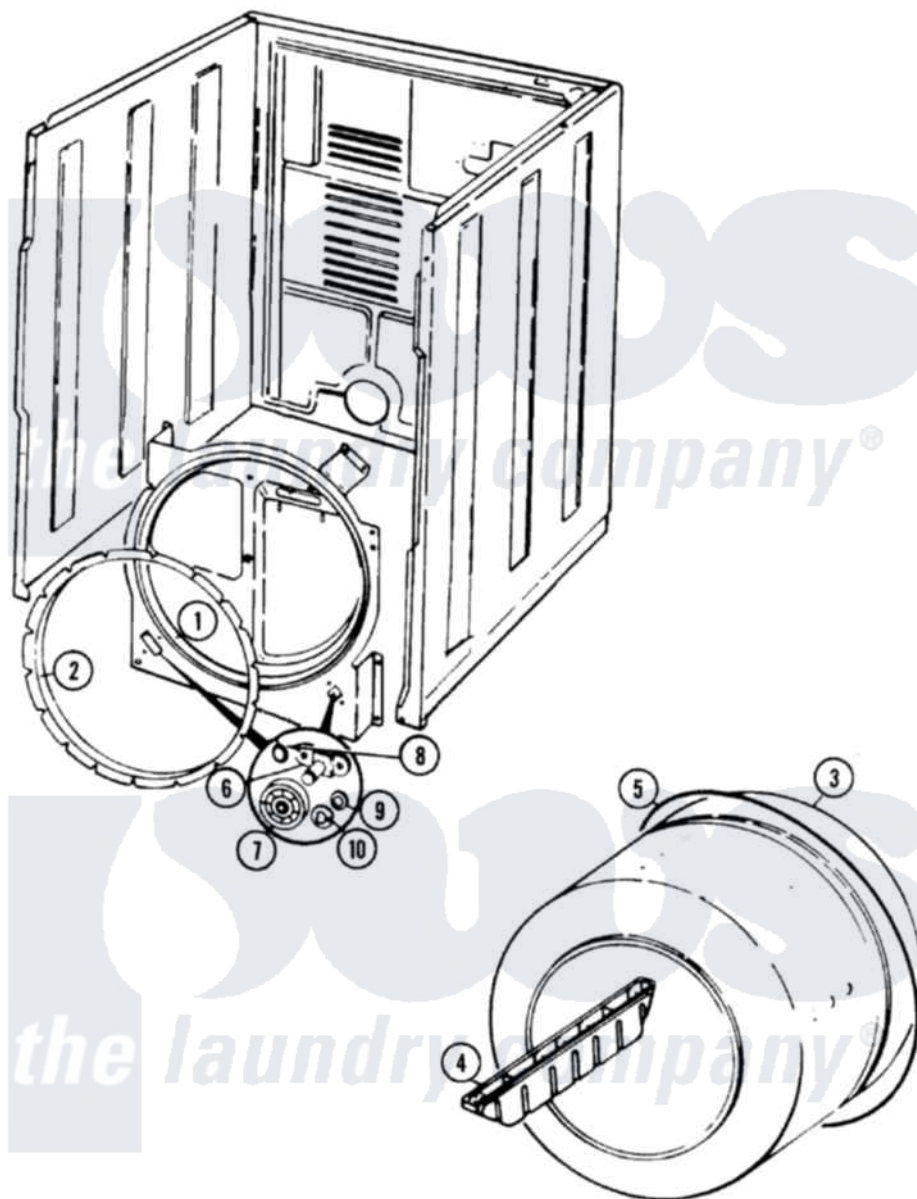

Magic Chef YE205KGA 04 - TUMBLER

Magic Chef [Residential Magic Chef YE205KGA Dryer Parts](#) Parts Diagram 04 - TUMBLER
 Click on the part number to view part

Item	Original Part Number	Replaced By	Status	Part Description
1	53-1708	LA-1054		Dryer Bulkhead Kit
"	25-7733	681414		Screw, 10AB X 1/2
2	53-0281	31001747		Seal Assembly
3	53-1250			Cylinder
4	53-1249		Not Available	BAFFLE, WHITE
"	25-7759	3196164		Screw
5	31531589	341241		Belt
6	53-0197			Support Assembly-Cylinder Rear
"	25-7101	3351614		Screw, Gearcase Cover Mounting
7	53-1578	31001096		Roller
8	25-7813			Spacer
9	25-7814			Washer
10	LA-1008			Rr Roller Kit
"	25-7854			Ring, Retaining