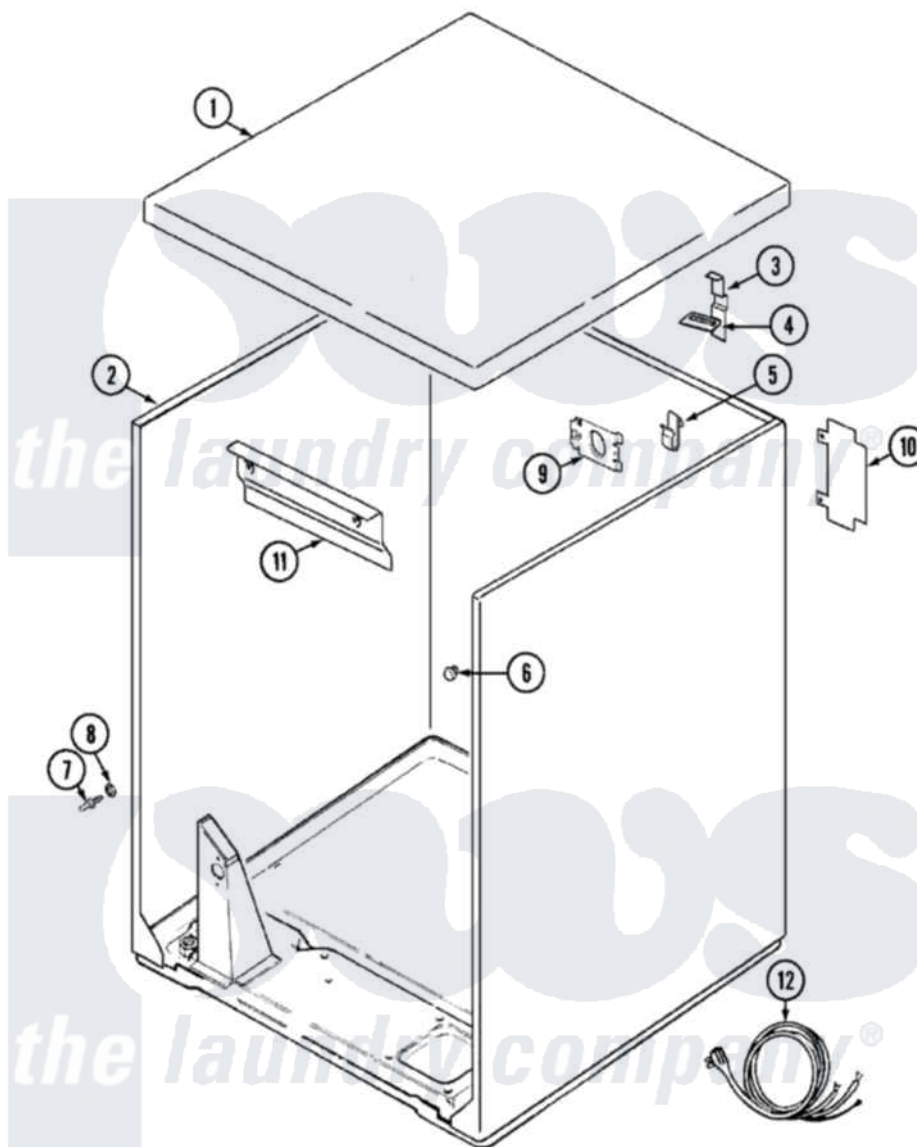

Magic Chef YE205KGV 01 - CABINET (YE205KGV)

Magic Chef [Residential Magic Chef YE205KGV Dryer Parts](#) Parts Diagram 01 - CABINET (YE205KGV)

[Click on the part number to view part](#)

Item	Original Part Number	Replaced By	Status	Part Description
1	53-2435		Not Available	TOP, CABINET
2	53-2559	31001714		Cabinet And Base Assembly
3	63-5712			Hinge, Cabinet Top
4	25-3092	90767		Screw, 8A X 3/8 HeX Washer Head Tapping
"	33-0930			Pad, Top Hinge
5	25-3034			Clip, Wiring
6	33-2653			Bumper, Cabinet
7	63-6148	53-0643		Pin, Locator
8	53-0200			Sleeve, Locator Pin
"	25-0224	3400029		Nut, Adapter Plate
9	53-0135		Not Available	SUPPORT, POWER CORD
10	25-7857	90767		Screw, 8A X 3/8 HeX Washer Head Tapping
"	53-0136			Cover, Supply Cord
11	53-2350			Shield, Heat
"	53-0133			Shield, Heat