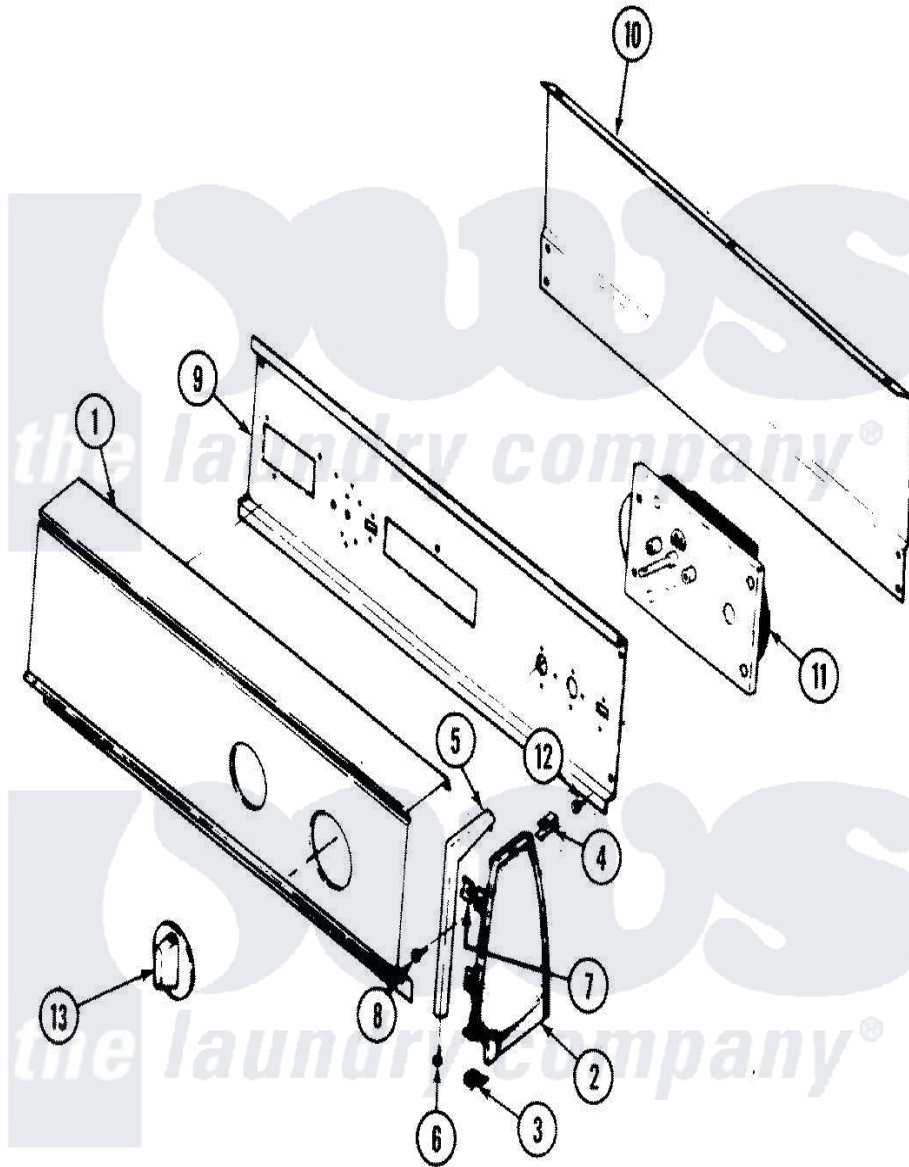

# Magic Chef YE205KGV 02 - CONTROL PANEL (YE205KGV)

Magic Chef [Residential Magic Chef YE205KGV Dryer Parts](#) Parts Diagram 02 - CONTROL PANEL (YE205KGV)  
 Click on the part number to view part

Item	Original Part Number	Replaced By	Status	Part Description
1	31001014		Not Available	PANEL, CONTROL
2	25-7649	<a href="#">910187</a>		Screw
"	<a href="#">25-7702</a>			Speedclip, End Cap To Control Panel
"	35-2669		Not Available	CAP, END (LT)(WHT)
"	35-2668	<a href="#">21001453</a>		Cap- End
3	25-7697	<a href="#">25-2219</a>		Screw
"	<a href="#">25-7851</a>			Speedclip, End Cap To Top
4	25-7435	<a href="#">33002917</a>		Screw, No.10-16
5	31001055		Not Available	TRIM, ENDCAP (LT WHT)
"	53-2411		Not Available	END TRIM L.H. (WHT)
"	53-2410		Not Available	END TRIM R.H. (WHT)
"	31001054		Not Available	TRIM, ENDCAP (RT WHT)
6	<a href="#">25-7760</a>			Screw
7	<a href="#">25-7702</a>			Speedclip, End Cap To Control Panel
8	25-3002	<a href="#">00767</a>		Screw, 8A X 3/8 HeX Washer

8	25-3092	<a href="#">30707</a>		Head Tapping
9	53-2504	<a href="#">31001193</a>		Pad, Shield
"	31001128		Not Available	SHIELD, CONTROL
"	<a href="#">53-1676</a>			Shield, Control
10	35-2688	<a href="#">21001460</a>		Shield, Rear
11	<a href="#">53-1812</a>			Timer
"	31001069	<a href="#">31001514</a>		Resistor Assembly
12	25-7435	<a href="#">33002917</a>		Screw, No.10-16
13	<a href="#">53-2502</a>			Knob And Skirt Assembly
14	31001050		Not Available	MANUAL, USE & CARE
"	31001022		Not Available	MANUAL, USE & CARE
15	16000329		Not Available	GUIDE, QUICK REF. - MAGIC CHEF