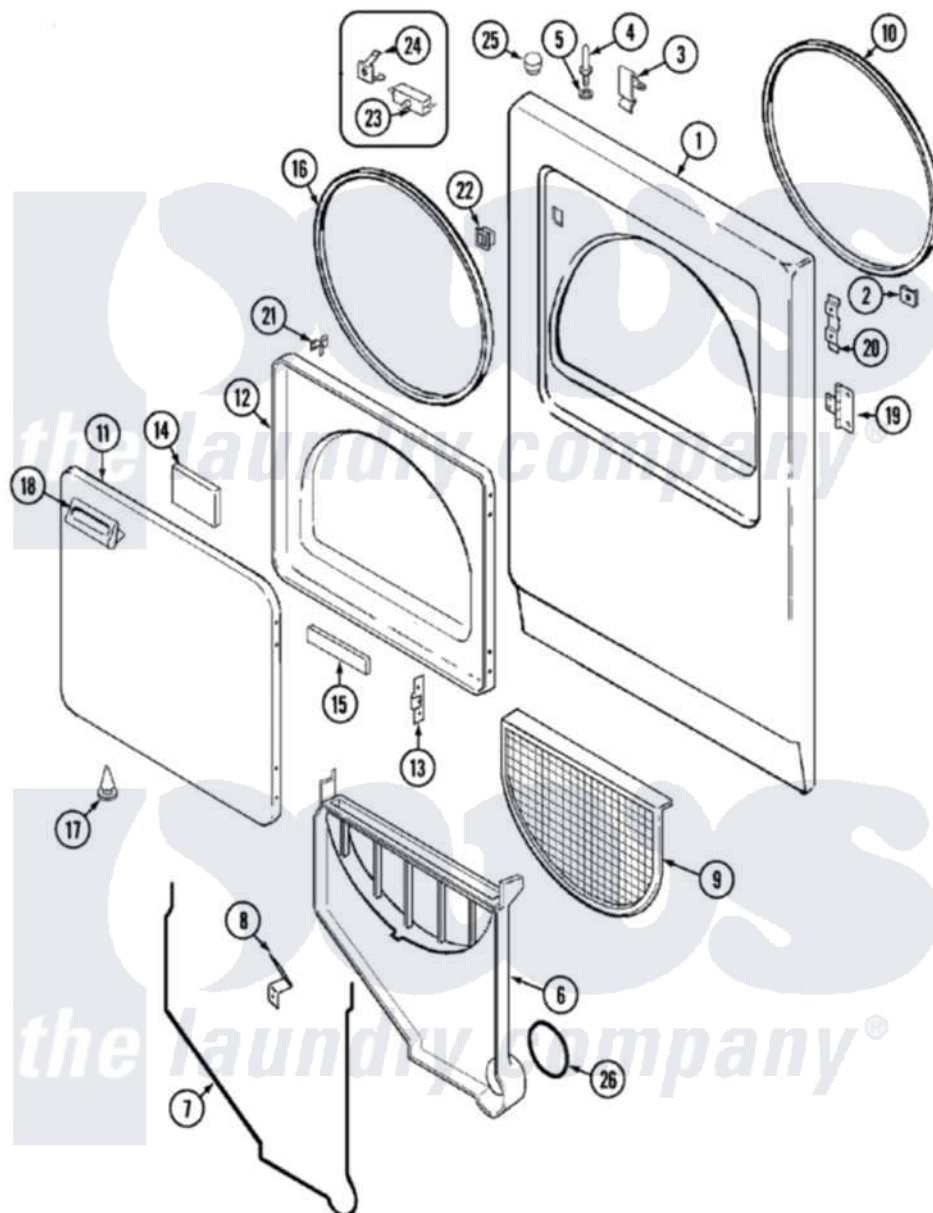

# Magic Chef YE205KGV 03 - DOOR (YE205KGV)

Magic Chef [Residential Magic Chef YE205KGV Dryer Parts](#) Parts Diagram 03 - DOOR (YE205KGV)  
 Click on the part number to view part

Item	Original Part Number	Replaced By	Status	Part Description
1	53-0726	<a href="#">31001771</a>		Panel, Front
2	25-7820	<a href="#">489478</a>		Screw, 8 X 1/2
"	25-7817		Not Available	CLIP, U-TYPE
3	<a href="#">25-7220</a>			Clip, Cabinet Top
4	<a href="#">53-0643</a>			Pin, Locator
5	<a href="#">53-0200</a>			Sleeve, Locator Pin
"	25-0224	<a href="#">3400029</a>		Nut, Adapter Plate
6	53-1299	<a href="#">12001324</a>		Duct Kit, Collector
"	25-7810	<a href="#">415013-35</a>		Screw
7	<a href="#">53-0204</a>			Seal
8	<a href="#">53-0123</a>			Clip
9	<a href="#">53-0918</a>			Filter, Lint
10	53-1756	<a href="#">31001747</a>		Seal Assembly
11	<a href="#">53-0154</a>			Panel, Outer Door
12	53-0912		Not Available	PANEL, INNER DOOR (WHT)
13	<a href="#">53-0119</a>			Clip, Hinge

14	<a href="#">53-1490</a>		Door Pad
15	<a href="#">53-1491</a>		Door Pad
16	53-0648	<a href="#">31001529</a>	Seal, Door
"	25-7770	<a href="#">3196169</a>	Screw, Element
17	25-3534	<a href="#">25-7889</a>	Plug Button
18	<a href="#">53-0927</a>		Handle, Door
"	53-0928	<a href="#">53-0927</a>	Handle, Door
"	25-7810	<a href="#">415013-35</a>	Screw
19	<a href="#">53-1492</a>		Hinge, Dryer Door
"	<a href="#">25-7809</a>		Screw, No.6-20 1/2 Flthd Torx
20	53-0121	Not Available	TWIN NUT
21	53-2364	<a href="#">LA-1003</a>	Door Catch Kit
"	<a href="#">LA-1003</a>		Door Catch Kit
22	25-7828	<a href="#">489483</a>	Screw 10-32 X 1/2
"	53-0187	<a href="#">LA-1003</a>	Door Catch Kit
23	<a href="#">53-0148</a>		Switch, Door
"	<a href="#">LA-1005</a>		Switch Kit
24	63-5990	<a href="#">31001319</a>	Clip, Switch
25	<a href="#">33-2653</a>		Bumper, Cabinet
26	53-0203	<a href="#">12001324</a>	Duct Kit, Collector