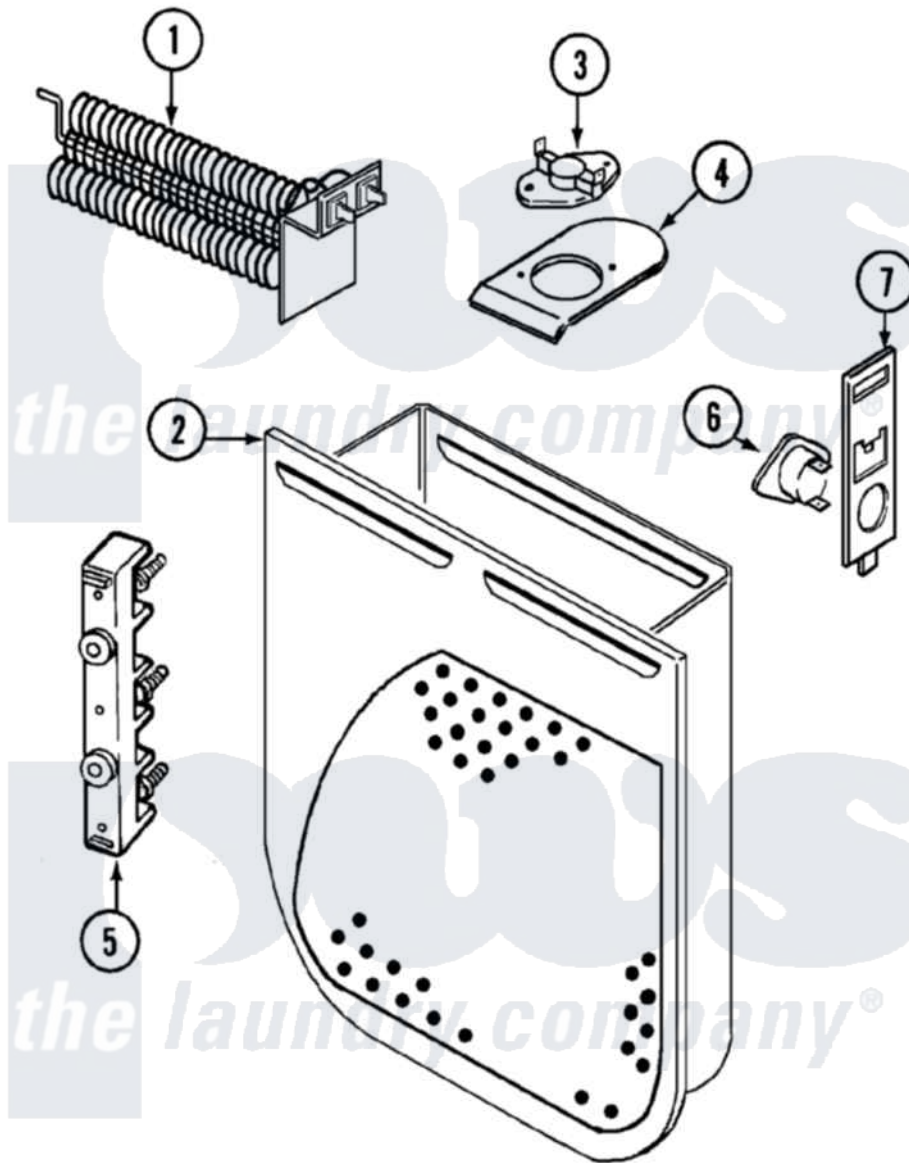

Magic Chef YE205KGV 04 - HEATER (YE205KGV)

Magic Chef [Residential Magic Chef YE205KGV Dryer Parts](#) Parts Diagram 04 - HEATER (YE205KGV)
 Click on the part number to view part

Item	Original Part Number	Replaced By	Status	Part Description
1	25-7863			Screw
"	53-1931	31001500		Element, Heating
2	25-7819	M0217225		Screw
"	53-1232			Heater Housing Assembly
3	53-0771			Thermostat, Hi-Limit
"	25-3083	212951		Screw, No.6-32 X 1/4 Inch
4	53-0285			Bracket, Thermostat
"	W10124350		Not Available	NOT REQUIRED PART OR SEE NOTE
"	25-7741	W10116760		Screw
5	53-0166	53-1518		Block, Terminal
"	25-6124		Not Available	NUT
"	25-3123		Not Available	WASHER, CUP
"	25-3122			Washer, Flat
"	25-0027	112432		Nut
"	25-7803	3400074		Screw
6	53-1182			Fuse, Thermal