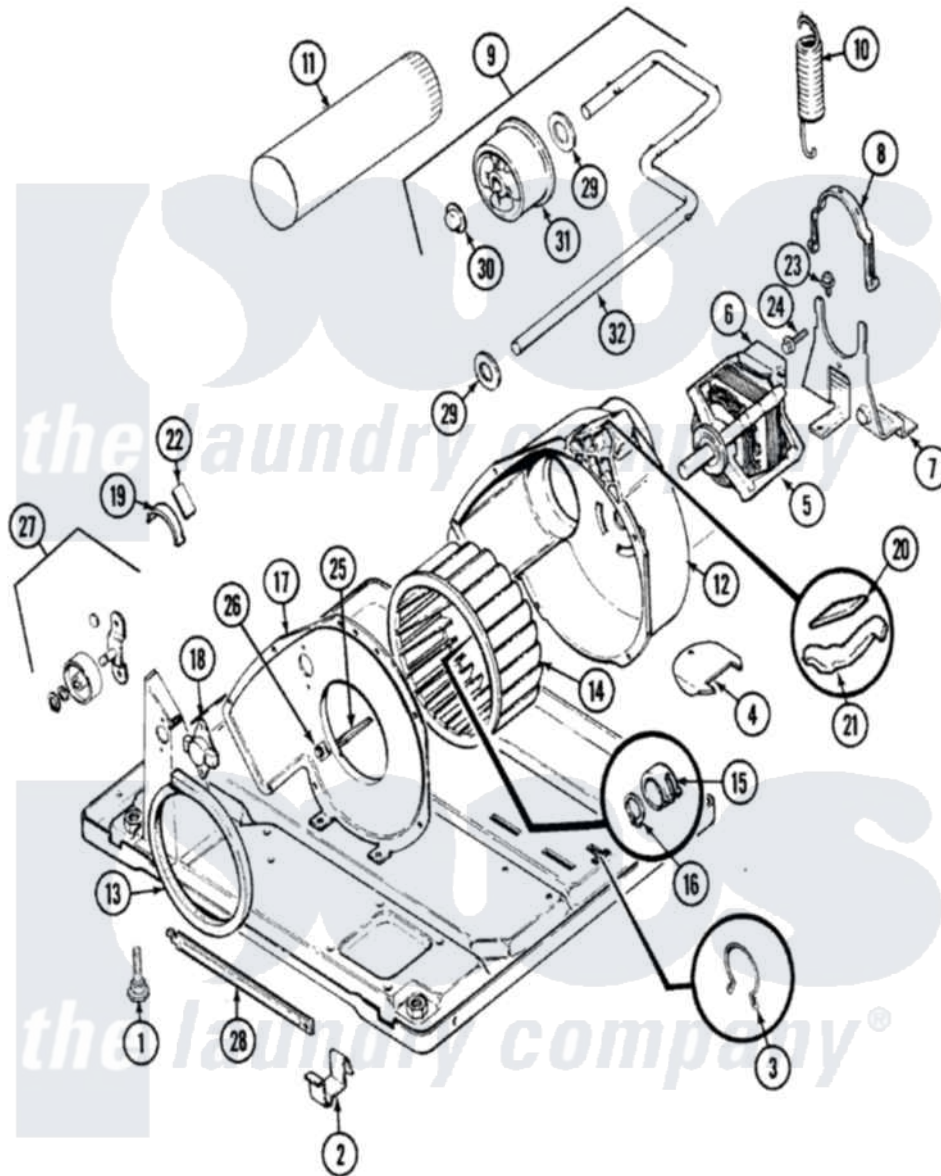

# Magic Chef YE205KGV 05 - MOTOR & DRIVE (YE205KGV)

Magic Chef [Residential Magic Chef YE205KGV Dryer Parts](#) Parts Diagram 05 - MOTOR & DRIVE (YE205KGV)  
 Click on the part number to view part

Item	Original Part Number	Replaced By	Status	Part Description
1	63-5519		Not Available	LEG, LEVELING
2	<a href="#">53-0120</a>			Clip, Front Panel
3	25-7027	<a href="#">16515</a>		Clip
4	25-7741	<a href="#">W10116760</a>		Screw
"	<a href="#">53-1921</a>			Shield, Wiring
5	<a href="#">31001017</a>			Motor
6	53-0693	<a href="#">53-0332</a>		Motor Switch
7	25-7811		Not Available	SCREW
"	53-1932	<a href="#">31001570</a>		Bracket, Motor
8	53-0214	<a href="#">660658</a>		Clamp, Motor Mounting 343481 685441
9	<a href="#">53-2287</a>			Idler Assembly
10	53-2209	<a href="#">31001465</a>		Spring, Idler
11	25-2134	<a href="#">W10116760</a>		Screw
"	<a href="#">53-0134</a>			Duct, Exhaust
12	<a href="#">53-1801</a>			Housing, Blower
13	53-0203	<a href="#">12001324</a>		Duct Kit, Collector