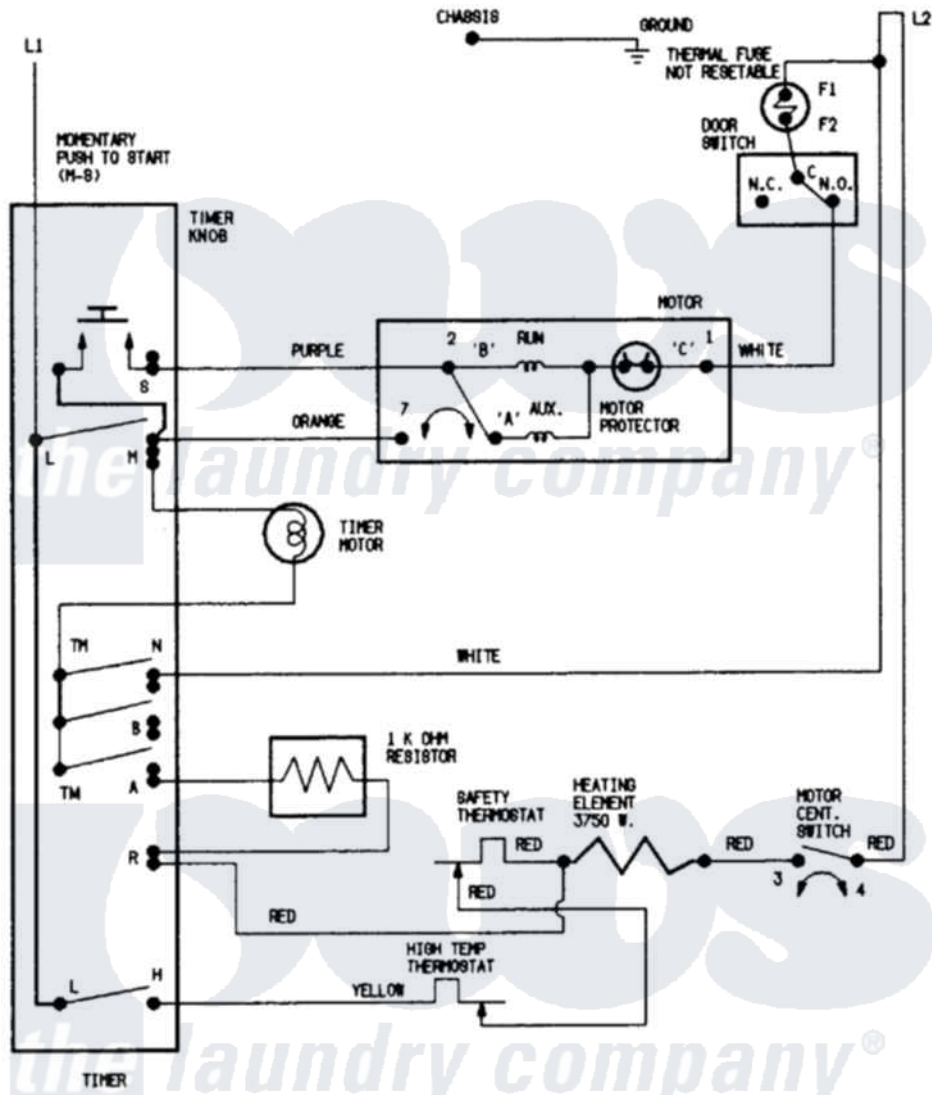

Magic Chef YE205KGV 07 - WIRING INFORMATION (YE205KGV)

CONNECT DRYER TO 230 V.A.C., 50 HZ. INDIVIDUAL BRANCH CIRCUIT PROTECTED BY MAXIMUM 30 A. FUSES. ALWAYS GIVE THE SERIAL & MODEL NUMBERS WHEN WRITING ABOUT THIS DRYER OR ORDERING PARTS

Magic Chef [Residential Magic Chef YE205KGV Dryer Parts](#) Parts Diagram 07 - WIRING INFORMATION (YE205KGV)

[Click on the part number to view part](#)

Item	Original Part Number	Replaced By	Status	Part Description
NI	15001228		Not Available	WIRING INFORMATION