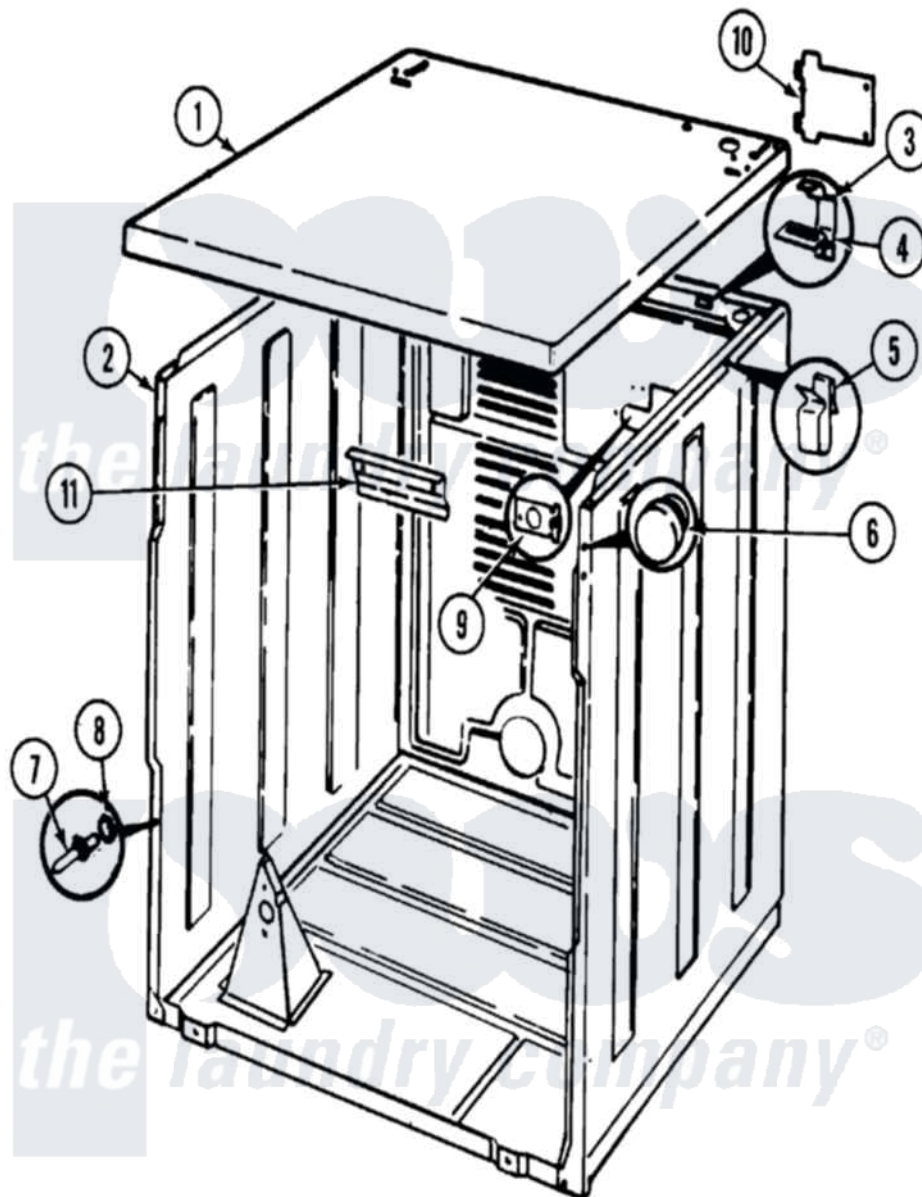

# Magic Chef YE205KGW 01 - CABINET

Magic Chef [Residential Magic Chef YE205KGW Dryer Parts](#) Parts Diagram 01 - CABINET  
 Click on the part number to view part

Item	Original Part Number	Replaced By	Status	Part Description
1	53-2435		Not Available	TOP, CABINET
2	53-2147	<a href="#">31001714</a>		Cabinet And Base Assembly
3	<a href="#">63-5712</a>			Hinge, Cabinet Top
4	25-3092	<a href="#">90767</a>		Screw, 8A X 3/8 HeX Washer Head Tapping
"	<a href="#">33-0930</a>			Pad, Top Hinge
5	<a href="#">25-3034</a>			Clip, Wiring
6	<a href="#">33-2653</a>			Bumper, Cabinet
7	<a href="#">53-0643</a>			Pin, Locator
8	<a href="#">53-0200</a>			Sleeve, Locator Pin
"	25-0224	<a href="#">3400029</a>		Nut, Adapter Plate
9	25-7828	<a href="#">489483</a>		Screw 10-32 X 1/2
"	53-0135		Not Available	SUPPORT, POWER CORD
10	25-7857	<a href="#">90767</a>		Screw, 8A X 3/8 HeX Washer Head Tapping
"	<a href="#">53-0136</a>			Cover, Supply Cord
11	<a href="#">25-3457</a>			Screw, Sems

"	<a href="#">53-2350</a>		Shield, Heat
"	<a href="#">53-0133</a>		Shield, Heat
12	31001019	Not Available	CORD, POWER
"	<a href="#">53-2513</a>		Strain Relief