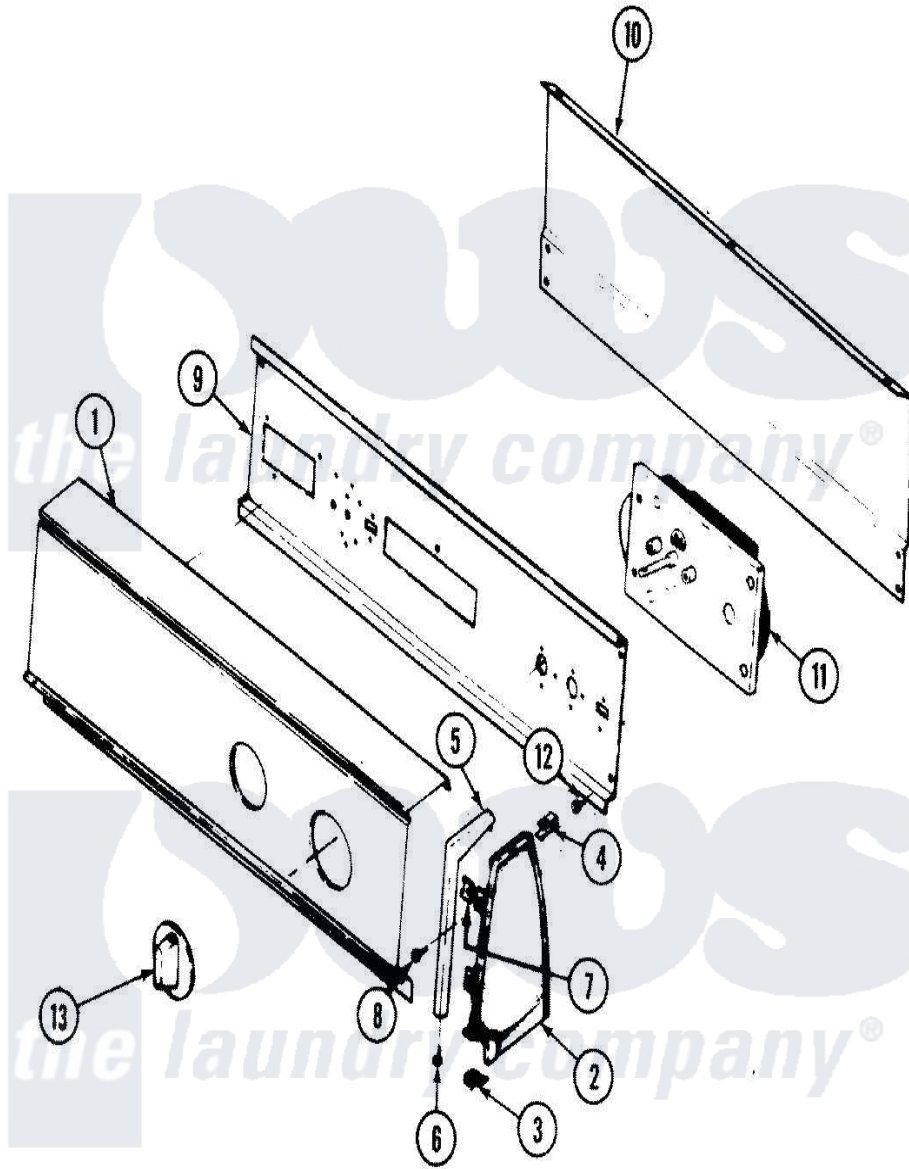

# Magic Chef YE205KGW 02 - CONTROL PANEL

Magic Chef [Residential Magic Chef YE205KGW Dryer Parts](#) Parts Diagram 02 - CONTROL PANEL  
 Click on the part number to view part

Item	Original Part Number	Replaced By	Status	Part Description
1	<a href="#">31001013</a>			Panel, Control
2	35-2487	<a href="#">21001451</a>		Cap- End
"	25-7649	<a href="#">910187</a>		Screw
"	<a href="#">25-7702</a>			Speedclip, End Cap To Control Panel
"	35-2488	<a href="#">21001452</a>		Cap- End
3	25-7697	<a href="#">25-2219</a>		Screw
"	<a href="#">25-7851</a>			Speedclip, End Cap To Top
4	25-7435	<a href="#">33002917</a>		Screw, No.10-16
5	<a href="#">53-2413</a>			End Trim L.H.
"	<a href="#">53-2412</a>			End Trim RH
"	53-0280		Not Available	TRIM, END CAP (LT)
"	53-0279		Not Available	TRIM, END CAP (RT)
6	<a href="#">25-7760</a>			Screw
7	<a href="#">25-7702</a>			Speedclip, End Cap To Control Panel
8	25-3002	<a href="#">00767</a>		Screw, 8A X 3/8 HeX Washer

8	25-3032	<a href="#">30707</a>		Head Tapping
9	31001128		Not Available	SHIELD, CONTROL
"	<a href="#">53-1676</a>			Shield, Control
"	53-2504	<a href="#">31001193</a>		Pad, Shield
10	35-2688	<a href="#">21001460</a>		Shield, Rear
11	31001069	<a href="#">31001514</a>		Resistor Assembly
"	<a href="#">53-1812</a>			Timer
12	25-7435	<a href="#">33002917</a>		Screw, No.10-16
13	53-2501	<a href="#">31001219</a>		Knob Ski
14	31001050		Not Available	MANUAL, USE & CARE
"	31001022		Not Available	MANUAL, USE & CARE
15	16000329		Not Available	GUIDE, QUICK REF. - MAGIC CHEF