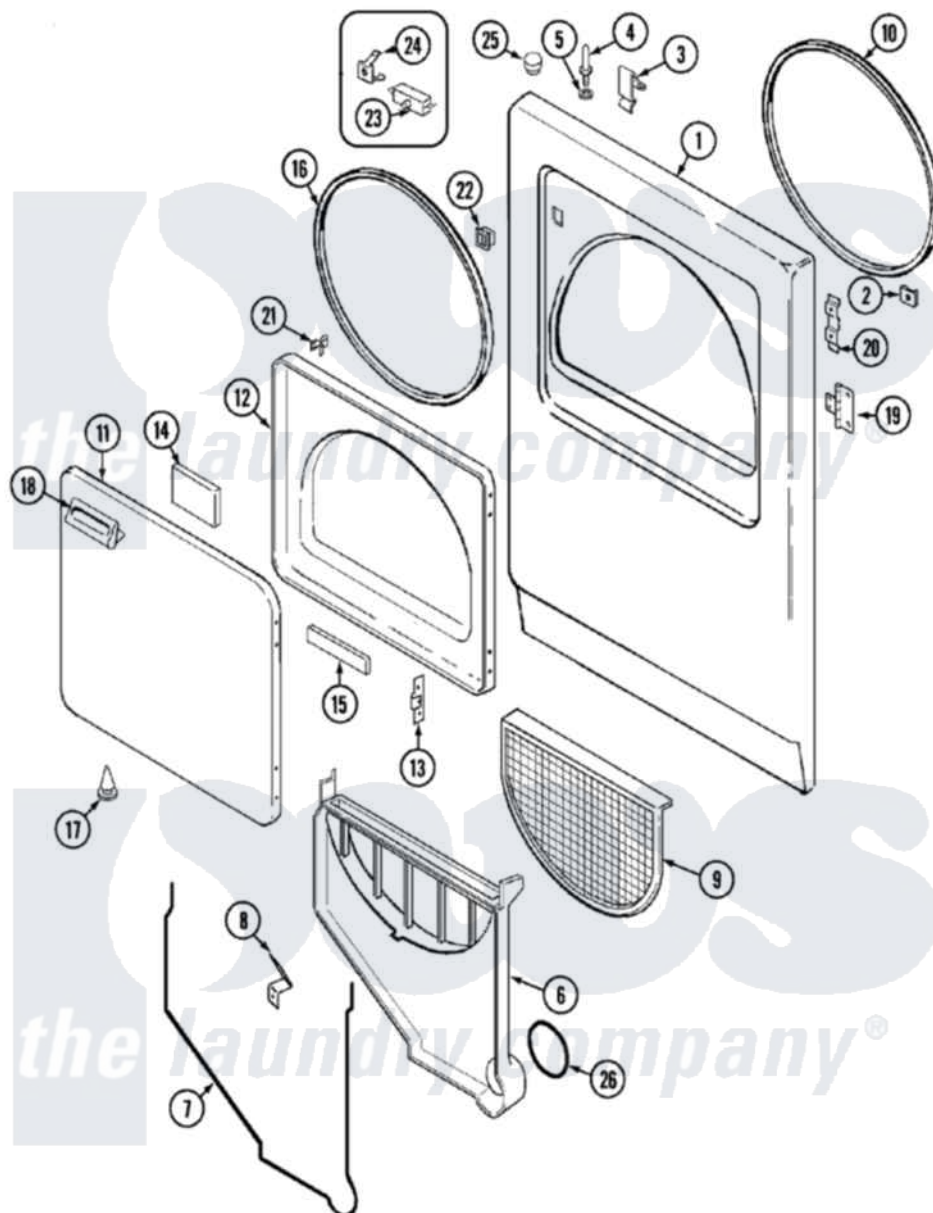

Magic Chef YE205KGW 03 - DOOR

Magic Chef [Residential Magic Chef YE205KGW Dryer Parts](#) Parts Diagram 03 - DOOR
 Click on the part number to view part

Item	Original Part Number	Replaced By	Status	Part Description
1	53-0726	31001771		Panel, Front
2	25-7817		Not Available	CLIP, U-TYPE
"	25-7820	489478		Screw, 8 X 1/2
3	25-7220			Clip, Cabinet Top
4	53-0643			Pin, Locator
5	25-0224	3400029		Nut, Adapter Plate
"	53-0200			Sleeve, Locator Pin
6	25-7810	415013-35		Screw
"	53-1299	12001324		Duct Kit, Collector
7	53-0204			Seal
8	53-0123			Clip
9	53-0918			Filter, Lint
10	53-0281	31001747		Seal Assembly
11	53-0154			Panel, Outer Door
12	53-0912		Not Available	PANEL, INNER DOOR (WHT)
13	53-0119			Clip, Hinge

14	53-1490		Door Pad
15	53-1491		Door Pad
16	25-7770	3196169	Screw, Element
"	53-0648	31001529	Seal, Door
17	25-7889		Plug Button
18	53-0927		Handle, Door
"	53-0928	53-0927	Handle, Door
"	25-7810	415013-35	Screw
19	53-1492		Hinge, Dryer Door
"	25-7809		Screw, No.6-20 1/2 Flthd Torx
20	53-0121	Not Available	TWIN NUT
21	LA-1003		Door Catch Kit
"	53-2364	LA-1003	Door Catch Kit
22	25-7828	489483	Screw 10-32 X 1/2
"	53-0187	LA-1003	Door Catch Kit
23	53-0148		Switch, Door
"	LA-1005		Switch Kit
24	63-5990	31001319	Clip, Switch
25	33-2653		Bumper, Cabinet
26	53-0203	12001324	Duct Kit, Collector