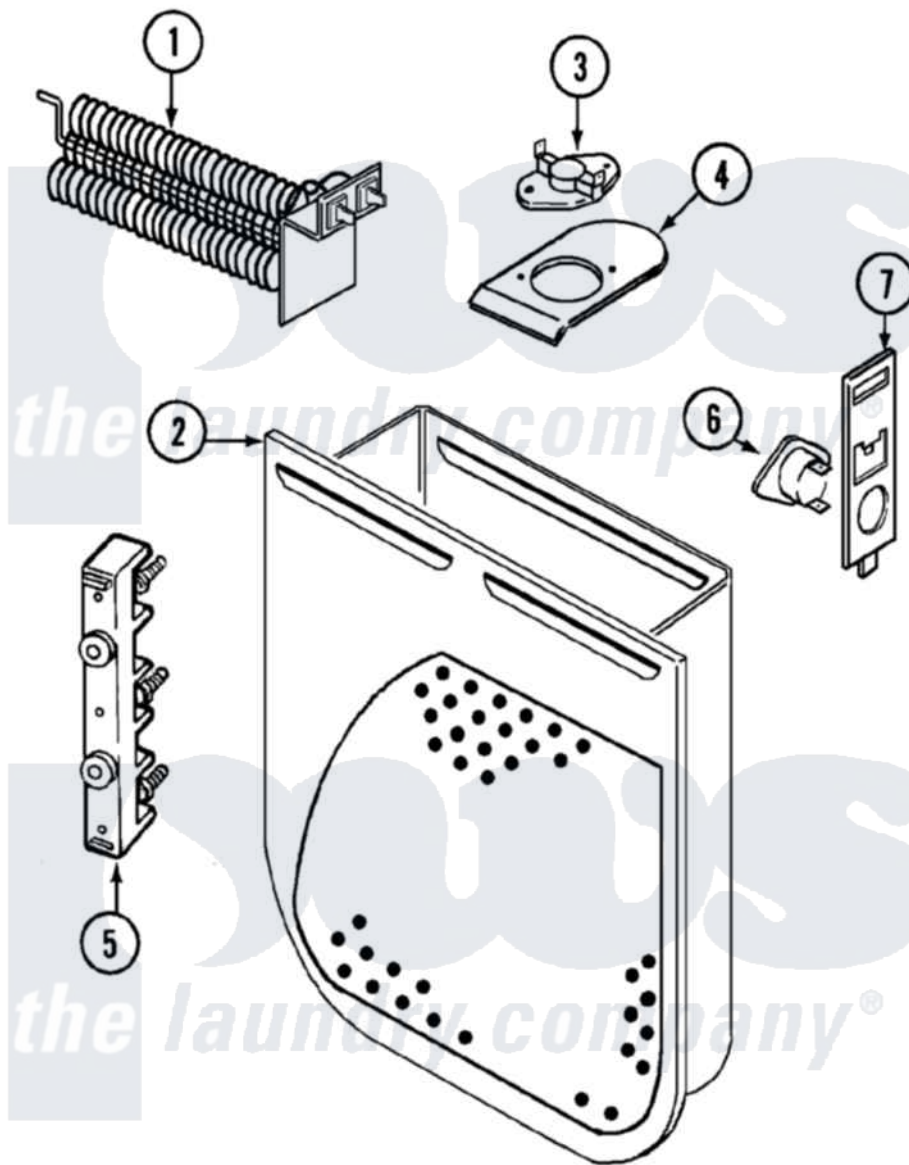

Magic Chef YE205KGW 04 - HEATER

Magic Chef [Residential Magic Chef YE205KGW Dryer Parts](#) Parts Diagram 04 - HEATER
 Click on the part number to view part

Item	Original Part Number	Replaced By	Status	Part Description
1	25-7863			Screw
"	53-1931	31001500		Element, Heating
2	25-7819	M0217225		Screw
"	53-1232			Heater Housing Assembly
3	53-0771			Thermostat, Hi-Limit
"	25-3083	212951		Screw, No.6-32 X 1/4 Inch
4	53-0285			Bracket, Thermostat
"	W10124350		Not Available	NOT REQUIRED PART OR SEE NOTE
"	25-7741	W10116760		Screw
5	53-0965		Not Available	STRAP, GROUND
"	53-1518			Block, Terminal
"	25-6124		Not Available	NUT
"	25-3123		Not Available	WASHER, CUP
"	25-3122			Washer, Flat
"	25-0027	112432		Nut
"	25-7803	3400074		Screw