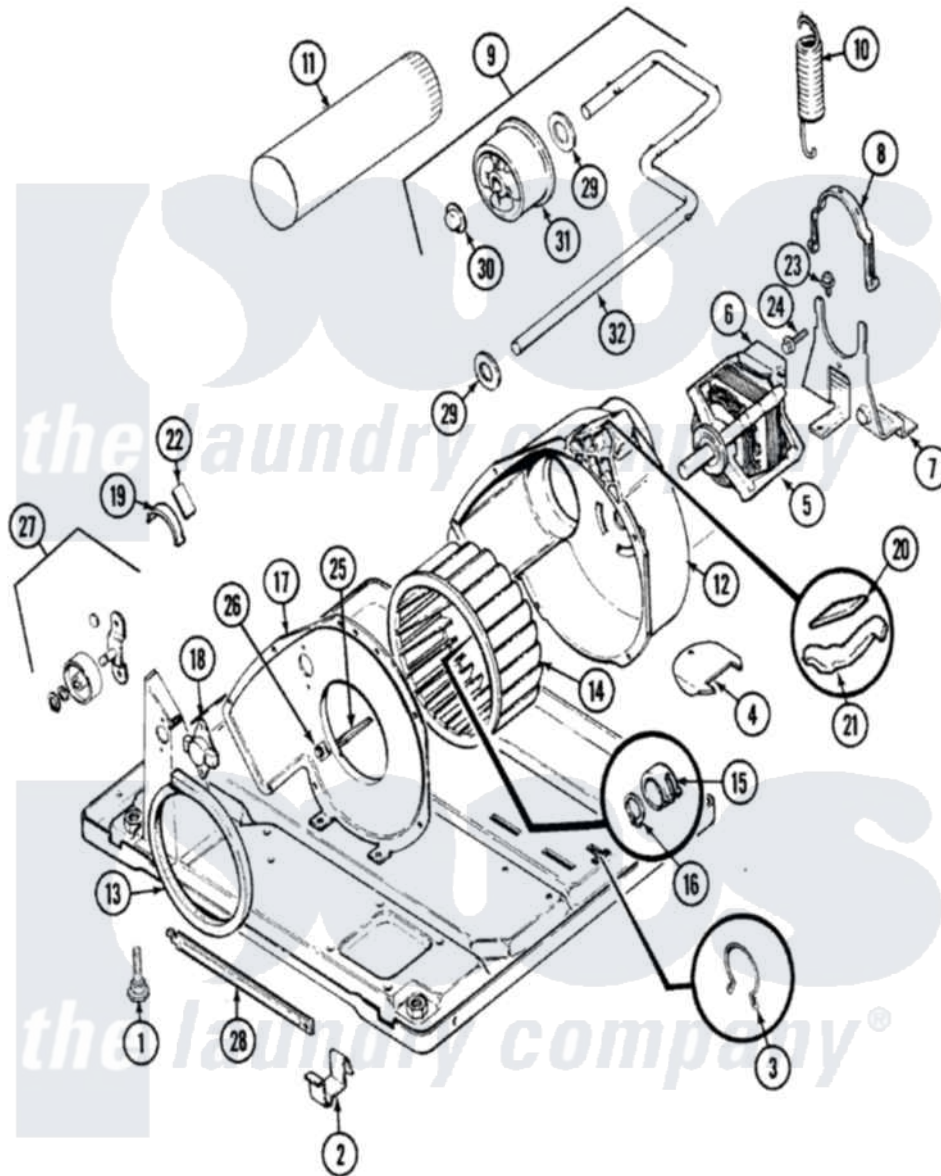

Magic Chef YE205KGW 05 - MOTOR & DRIVE

Magic Chef [Residential Magic Chef YE205KGW Dryer Parts](#) Parts Diagram 05 - MOTOR & DRIVE
 Click on the part number to view part

Item	Original Part Number	Replaced By	Status	Part Description
1	63-5519		Not Available	LEG, LEVELING
2	53-0120			Clip, Front Panel
3	25-7027	16515		Clip
4	25-7741	W10116760		Screw
"	53-1921			Shield, Wiring
5	31001017			Motor
6	53-0693	53-0332		Motor Switch
7	25-7811		Not Available	SCREW
"	53-1932	31001570		Bracket, Motor
8	53-0214	660658		Clamp, Motor Mounting 343481 685441
9	53-2287			Idler Assembly
10	53-2209	31001465		Spring, Idler
11	25-2134	W10116760		Screw
"	53-0134			Duct, Exhaust
12	53-1801			Housing, Blower
13	53-0203	12001324		Duct Kit, Collector

14	31001043		Wheel, Blower
15	25-7823	312967	Clamp, Blower Housing
16	25-7855		Ring, Retaining
17	25-7807	33002917	Screw, No.10-16
"	53-1934		Cover, Blower Housing
18	25-2134	W10116760	Screw
"	53-1107		Thermostat, Control
19	53-2273	31001470	Glide, Tumbler
20	LA-1006		Glide Kit, Tumbler
"	53-0724	31001356	Pad, Glide
21	53-2272	31001469	Glide, Tumbler
22	53-1684	31001356	Pad, Glide
23	25-7699	Not Available	STRAIN RELIEF
24	25-7674		Screw
"	25-7732	681414	Screw, 10AB X 1/2
25	53-1026		Guide, Vane Inlet
26	25-3457		Screw, Sems
27	LA-1008		Rr Roller Kit
"	LA-1007	12002126	Reinforcement Brace/Glide Kit
28	53-1625		Brace, Tumbler Support
29	25-7815		Washer
30	25-7957		Pushnut
31	53-1628	31001344	Pulley, Idler
32	53-2250	53-2287	Idler Assembly